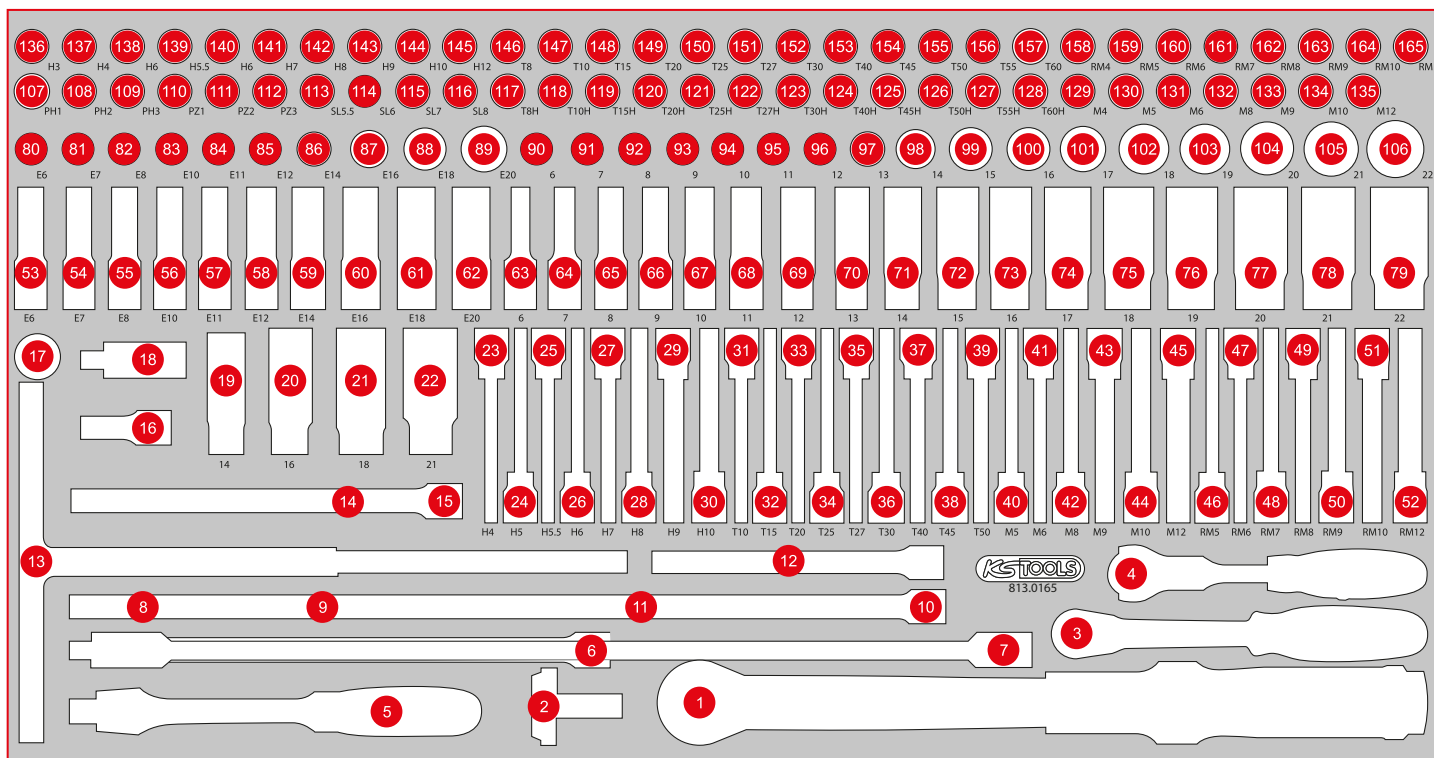

813.0165

L 3/8" Socket spanner set

579,^{EUR}-

165

755 x 398 P25

Pos.	Code	Description	pcs	Pos.	Code	Description	pcs	Pos.	Code	Description	pcs
1	516.1432	1/2" ERGOTORQUE® precision torque wrench with rotary mushroom ratchet head, 20-100Nm	1	27	911.1564	3/8" Bit socket hexagon, long, 7 mm	1	56	911.4390	3/8" Torx E socket, E10, long	1
2	516.1428	Rotary square box wrench, 1/2"x3/8"	1	28	911.1565	3/8" Bit socket hexagon, long, 8 mm	1	57	911.4391	3/8" Torx E socket, E11, long	1
3	920.3890	3/8" SlimPOWER Reversible ratchet, 72 teeth	1	29	917.1594	3/8" Bit socket hexagon, long, 9 mm	1	58	911.4392	3/8" Torx E socket, E12, long	1
4	914.3815	3/8" MODIFIX mini T-handle swivel head ratchet, 72 teeth, 0°+90°	1	30	911.1566	3/8" Bit socket hexagon, long, 10 mm	1	59	911.4394	3/8" Torx E socket, E14, long	1
5	917.3939	3/8" Flexi head drive handle	1	31	917.1577	3/8" Bit socket Torx, long, T10	1	60	911.4396	3/8" Torx E socket, E16, long	1
6	911.3803	3/8" Extension with knurling, 250 mm	1	32	917.1579	3/8" Bit socket Torx, long, T15	1	61	911.4398	3/8" Torx E socket, E18, long	1
7	517.1126	T-Handle universal wrench for sockets, extra long, 3/8"	1	33	911.1551	3/8" Bit socket Torx, long, T20	1	62	911.4399	3/8" Torx E socket, E20, long	1
8	911.3852	3/8" Extension with knurling, 45 mm	1	34	911.1552	3/8" Bit socket Torx, long, T25	1	63	917.4806	3/8" Hexagonal socket, deep, 6 mm	1
9	911.3801	3/8" Extension with knurling, 75 mm	1	35	911.1553	3/8" Bit socket Torx, long, T27	1	64	917.4807	3/8" Hexagonal socket, deep, 7 mm	1
10	911.0030	Wobble extension, 3/8", 300 mm	1	36	911.1554	3/8" Bit socket Torx, long, T30	1	65	917.3828	3/8" Hexagonal socket, deep, 8 mm	1
11	911.0045	Wobble extension, 3/8", 450 mm	1	37	911.1555	3/8" Bit socket Torx, long, T40	1	66	917.3829	3/8" Hexagonal socket, deep, 9 mm	1
12	911.3802	3/8" Extension with knurling, 150 mm	1	38	911.1556	3/8" Bit socket Torx, long, T45	1	67	917.3830	3/8" Hexagonal socket, deep, 10 mm	1
13	911.3931	3/8" T-Handle-Spinner	1	39	911.1557	3/8" Bit socket Torx, long, T50	1	68	917.3831	3/8" Hexagonal socket, deep, 11 mm	1
14	911.3912	Wobble extension, 3/8", 150 mm	1	40	917.3904	XZN spline bit socket, 3/8", M5, long	1	69	917.3832	3/8" Hexagonal socket, deep, 12 mm	1
15	911.3913	Wobble extension, 3/8", 200 mm	1	41	917.3905	XZN spline bit socket, 3/8", M6, long	1	70	917.3833	3/8" Hexagonal socket, deep, 13 mm	1
16	911.3910	Wobble extension, 3/8", 45 mm	1	42	917.3906	XZN spline bit socket, 3/8", M8, long	1	71	917.3834	3/8" Hexagonal socket, deep, 14 mm	1
17	911.3826	3/8" Sliding / reducing adaptor, 1/2" F x 3/8" M	1	43	917.3907	XZN spline bit socket, 3/8", M9, long	1	72	917.3835	3/8" Hexagonal socket, deep, 15 mm	1
18	911.3850	3/8" Universal joint	1	44	917.3908	XZN spline bit socket, 3/8", M10, long	1	73	917.3836	3/8" Hexagonal socket, deep, 16 mm	1
19	911.3990	3/8" Special spark plug socket, thin-walled, 14 mm	1	45	917.3909	XZN spline bit socket, 3/8", M12, long	1	74	917.3837	3/8" Hexagonal socket, deep, 17 mm	1
20	911.3804	3/8" Spark plug socket, 16 mm	1	46	917.3930	3/8" RIBE® Bit socket, long, M5	1	75	917.3838	3/8" Hexagonal socket, deep, 18 mm	1
21	911.3823	3/8" Spark plug socket, 18 mm	1	47	917.3931	3/8" RIBE® Bit socket, long, M6	1	76	917.3839	3/8" Hexagonal socket, deep, 19 mm	1
22	911.3805	3/8" Spark plug socket, 21 mm	1	48	917.3932	3/8" RIBE® Bit socket, long, M7	1	77	917.3840	3/8" Hexagonal socket, deep, 20 mm	1
23	911.1561	3/8" Bit socket hexagon, long, 4 mm	1	49	917.3933	3/8" RIBE® Bit socket, long, M8	1	78	917.3841	3/8" Hexagonal socket, deep, 21 mm	1
24	911.1562	3/8" Bit socket hexagon, long, 5 mm	1	50	917.3934	3/8" RIBE® Bit socket, long, M9	1	79	917.3842	3/8" Hexagonal socket, deep, 22 mm	1
25	911.15625	3/8" Bit socket hexagon, long, 5,5 mm	1	51	917.3935	3/8" RIBE® Bit socket, long, M10	1	80	911.4340	3/8" Torx E Socket, E6	1
26	911.1563	3/8" Bit socket hexagon, long, 6 mm	1	52	917.3936	3/8" RIBE® Bit socket, long, M12	1	81	911.4341	3/8" Torx E Socket, E7	1
				53	911.4386	3/8" Torx E socket, E6, long	1	82	911.4342	3/8" Torx E Socket, E8	1
				54	911.4387	3/8" Torx E socket, E7, long	1	83	911.4318	3/8" Torx E Socket, E10	1
				55	911.4388	3/8" Torx E socket, E8, long	1	84	911.4319	3/8" Torx E Socket, E11	1