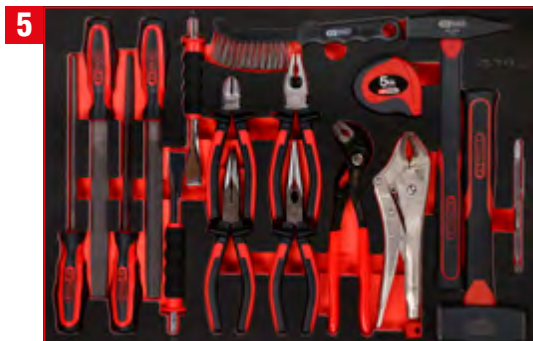

1/4" + 3/8" + 1/2" socket spanner set
in foam insert

811.0159

For a detailed list of tools, see page 172

IPCS
40

Screw spanner set in foam insert

811.1040

For a detailed list of tools, see page 203

IPCS
22

T-handle and screwdriver set in foam
insert

811.1022

For a detailed list of tools, see page 194

IPCS
17

Pliers, hammer and chisel set in foam
insert

811.0017

For a detailed list of tools, see page 220

BUNDLE PRICE!