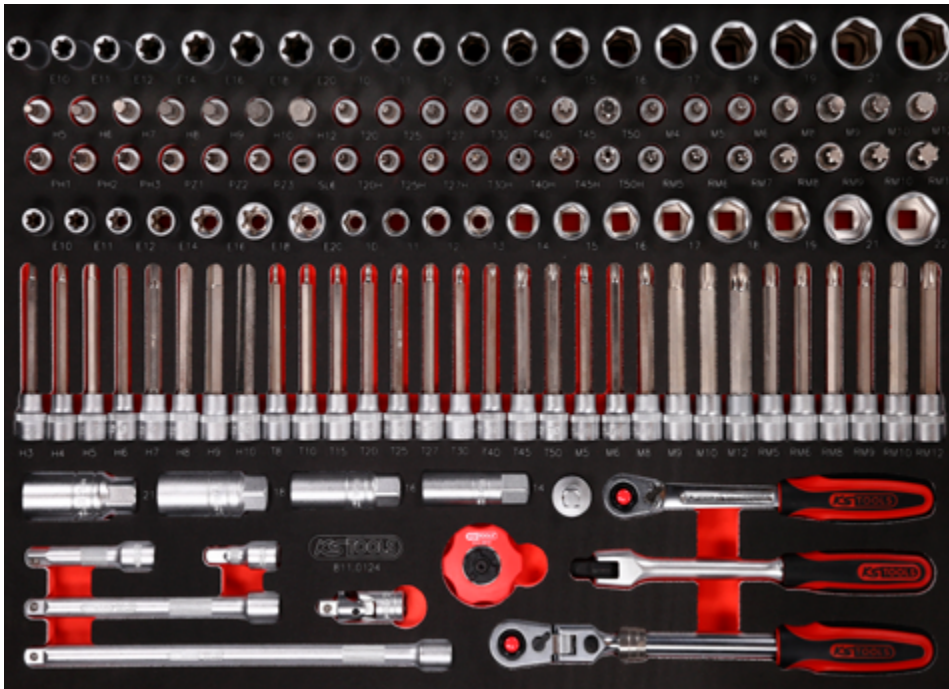

811.0124

M 3/8" Socket spanner set

339, ^{EUR}-

124 PCS

568 x 398

Pos.	Code	Description	pcs	Pos.	Code	Description	pcs	Pos.	Code	Description	pcs
1	914.3820	3/8" SlimPOWER Telescopic reversible ratchet, 72 teeth	1	21	917.1594	3/8" Bit socket hexagon, long, 9 mm	1	43	917.3935	3/8" RIBE® Bit socket, long, M10	1
2	917.3939	3/8" Flexi head drive handle	1	22	911.1566	3/8" Bit socket hexagon, long, 10 mm	1	44	917.3936	3/8" RIBE® Bit socket, long, M12	1
3	920.3890	3/8" SlimPOWER Reversible ratchet, 72 teeth	1	23	917.1576	3/8" Bit socket Torx, long, T8	1	45	911.4318	3/8" Torx E Socket, E10	1
4	914.3810	Mini hand reversible ratchet, 3/8", 72 teeth	1	24	917.1577	3/8" Bit socket Torx, long, T10	1	46	911.4319	3/8" Torx E Socket, E11	1
5	911.3826	3/8" Sliding / reducing adaptor, 1/2" F x 3/8" M	1	25	917.1579	3/8" Bit socket Torx, long, T15	1	47	911.4320	3/8" Torx E Socket, E12	1
6	911.3990	3/8" Special spark plug socket, thin-walled 14 mm	1	26	911.1551	3/8" Bit socket Torx, long, T20	1	48	911.4321	3/8" Torx E Socket, E14	1
7	911.3804	3/8" Spark plug socket, 16 mm	1	27	911.1552	3/8" Bit socket Torx, long, T25	1	49	911.4343	3/8" Torx E Socket, E16	1
8	911.3823	3/8" Spark plug socket, 18 mm	1	28	911.1553	3/8" Bit socket Torx, long, T27	1	50	911.4344	3/8" Torx E Socket, E18	1
9	911.3805	3/8" Spark plug socket, 21 mm	1	29	911.1554	3/8" Bit socket Torx, long, T30	1	51	911.4345	3/8" Torx E Socket, E20	1
10	911.3850	3/8" Universal joint	1	30	911.1555	3/8" Bit socket Torx, long, T40	1	52	917.3810	3/8" Hexagonal socket, 10 mm	1
11	911.3852	3/8" Extension with knurling, 45 mm	1	31	911.1556	3/8" Bit socket Torx, long, T45	1	53	917.3811	3/8" Hexagonal socket, 11 mm	1
12	911.3801	3/8" Extension with knurling, 75 mm	1	32	911.1557	3/8" Bit socket Torx, long, T50	1	54	917.3812	3/8" Hexagonal socket, 12 mm	1
13	911.3802	3/8" Extension with knurling, 150 mm	1	33	917.3904	XZN spline bit socket, 3/8", M5, long	1	55	917.3813	3/8" Hexagonal socket, 13 mm	1
14	911.3803	3/8" Extension with knurling, 250 mm	1	34	917.3905	XZN spline bit socket, 3/8", M6, long	1	56	917.3814	3/8" Hexagonal socket, 14 mm	1
15	917.1593	3/8" Bit socket hexagon, long, 3 mm	1	35	917.3906	XZN spline bit socket, 3/8", M8, long	1	57	917.3815	3/8" Hexagonal socket, 15 mm	1
16	911.1561	3/8" Bit socket hexagon, long, 4 mm	1	36	917.3907	XZN spline bit socket, 3/8", M9, long	1	58	917.3816	3/8" Hexagonal socket, 16 mm	1
17	911.1562	3/8" Bit socket hexagon, long, 5 mm	1	37	917.3908	XZN spline bit socket, 3/8", M10, long	1	59	917.3817	3/8" Hexagonal socket, 17 mm	1
18	911.1563	3/8" Bit socket hexagon, long, 6 mm	1	38	917.3909	XZN spline bit socket, 3/8", M12, long	1	60	917.3818	3/8" Hexagonal socket, 18 mm	1
19	911.1564	3/8" Bit socket hexagon, long, 7 mm	1	39	917.3930	3/8" RIBE® Bit socket, long, M5	1	61	917.3819	3/8" Hexagonal socket, 19 mm	1
20	911.1565	3/8" Bit socket hexagon, long, 8 mm	1	40	917.3931	3/8" RIBE® Bit socket, long, M6	1	62	917.3821	3/8" Hexagonal socket, 21 mm	1
				41	917.3933	3/8" RIBE® Bit socket, long, M8	1	63	917.3822	3/8" Hexagonal socket, 22 mm	1
				42	917.3934	3/8" RIBE® Bit socket, long, M9	1	64	911.3875	3/8" Bit socket, PH1	1