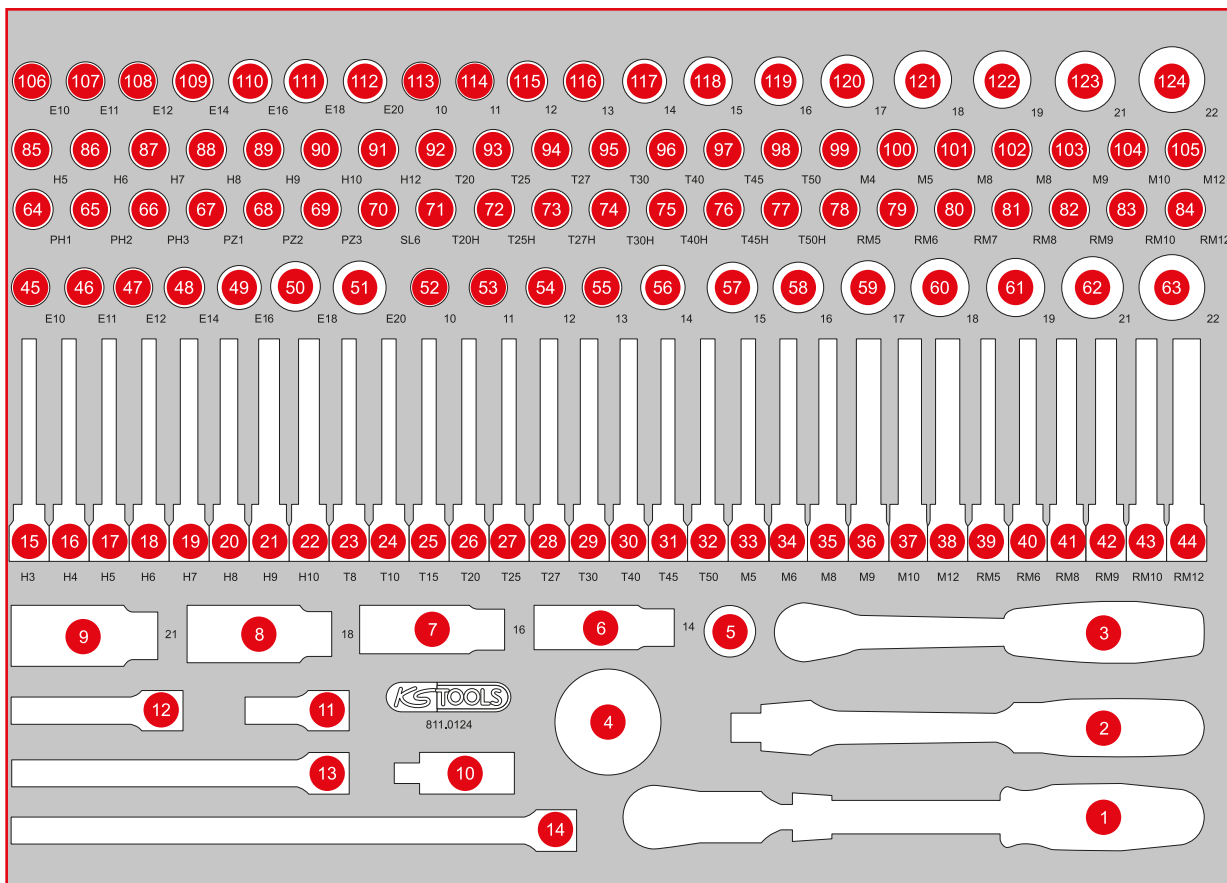

811.0124

M 3/8" Socket spanner set

339, ^{EUR}-

124 PCS

568 x 398

Pos.	Code	Description	pcs	Pos.	Code	Description	pcs	Pos.	Code	Description	pcs
1	914.3820	3/8" SlimPOWER Telescopic reversible ratchet, 72 teeth	1	21	917.1594	3/8" Bit socket hexagon, long, 9 mm	1	43	917.3935	3/8" RIBE® Bit socket, long, M10	1
2	917.3939	3/8" Flexi head drive handle	1	22	911.1566	3/8" Bit socket hexagon, long, 10 mm	1	44	917.3936	3/8" RIBE® Bit socket, long, M12	1
3	920.3890	3/8" SlimPOWER Reversible ratchet, 72 teeth	1	23	917.1576	3/8" Bit socket Torx, long, T8	1	45	911.4318	3/8" Torx E Socket, E10	1
4	914.3810	Mini hand reversible ratchet, 3/8", 72 teeth	1	24	917.1577	3/8" Bit socket Torx, long, T10	1	46	911.4319	3/8" Torx E Socket, E11	1
5	911.3826	3/8" Sliding / reducing adaptor, 1/2" F x 3/8" M	1	25	917.1579	3/8" Bit socket Torx, long, T15	1	47	911.4320	3/8" Torx E Socket, E12	1
6	911.3990	3/8" Special spark plug socket, thin-walled 14 mm	1	26	911.1551	3/8" Bit socket Torx, long, T20	1	48	911.4321	3/8" Torx E Socket, E14	1
7	911.3804	3/8" Spark plug socket, 16 mm	1	27	911.1552	3/8" Bit socket Torx, long, T25	1	49	911.4343	3/8" Torx E Socket, E16	1
8	911.3823	3/8" Spark plug socket, 18 mm	1	28	911.1553	3/8" Bit socket Torx, long, T27	1	50	911.4344	3/8" Torx E Socket, E18	1
9	911.3805	3/8" Spark plug socket, 21 mm	1	29	911.1554	3/8" Bit socket Torx, long, T30	1	51	911.4345	3/8" Torx E Socket, E20	1
10	911.3850	3/8" Universal joint	1	30	911.1555	3/8" Bit socket Torx, long, T40	1	52	917.3810	3/8" Hexagonal socket, 10 mm	1
11	911.3852	3/8" Extension with knurling, 45 mm	1	31	911.1556	3/8" Bit socket Torx, long, T45	1	53	917.3811	3/8" Hexagonal socket, 11 mm	1
12	911.3801	3/8" Extension with knurling, 75 mm	1	32	911.1557	3/8" Bit socket Torx, long, T50	1	54	917.3812	3/8" Hexagonal socket, 12 mm	1
13	911.3802	3/8" Extension with knurling, 150 mm	1	33	917.3904	XZN spline bit socket, 3/8", M5, long	1	55	917.3813	3/8" Hexagonal socket, 13 mm	1
14	911.3803	3/8" Extension with knurling, 250 mm	1	34	917.3905	XZN spline bit socket, 3/8", M6, long	1	56	917.3814	3/8" Hexagonal socket, 14 mm	1
15	917.1593	3/8" Bit socket hexagon, long, 3 mm	1	35	917.3906	XZN spline bit socket, 3/8", M8, long	1	57	917.3815	3/8" Hexagonal socket, 15 mm	1
16	911.1561	3/8" Bit socket hexagon, long, 4 mm	1	36	917.3907	XZN spline bit socket, 3/8", M9, long	1	58	917.3816	3/8" Hexagonal socket, 16 mm	1
17	911.1562	3/8" Bit socket hexagon, long, 5 mm	1	37	917.3908	XZN spline bit socket, 3/8", M10, long	1	59	917.3817	3/8" Hexagonal socket, 17 mm	1
18	911.1563	3/8" Bit socket hexagon, long, 6 mm	1	38	917.3909	XZN spline bit socket, 3/8", M12, long	1	60	917.3818	3/8" Hexagonal socket, 18 mm	1
19	911.1564	3/8" Bit socket hexagon, long, 7 mm	1	39	917.3930	3/8" RIBE® Bit socket, long, M5	1	61	917.3819	3/8" Hexagonal socket, 19 mm	1
20	911.1565	3/8" Bit socket hexagon, long, 8 mm	1	40	917.3931	3/8" RIBE® Bit socket, long, M6	1	62	917.3821	3/8" Hexagonal socket, 21 mm	1
				41	917.3933	3/8" RIBE® Bit socket, long, M8	1	63	917.3822	3/8" Hexagonal socket, 22 mm	1
				42	917.3934	3/8" RIBE® Bit socket, long, M9	1	64	911.3875	3/8" Bit socket, PH1	1