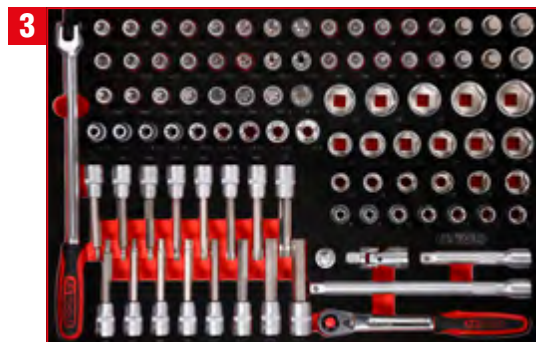

Screwdriver set in foam insert

811.0024

For a detailed list of tools, see page 186

IPCS
156

1/4" + 3/8" socket spanner set in foam insert

811.0156

For a detailed list of tools, see page 144

IPCS
95

1/2" socket spanner set in foam insert

811.0095

For a detailed list of tools, see page 158

IPCS
40

Screw spanner set in foam insert

811.1040

For a detailed list of tools, see page 203

IPCS
51