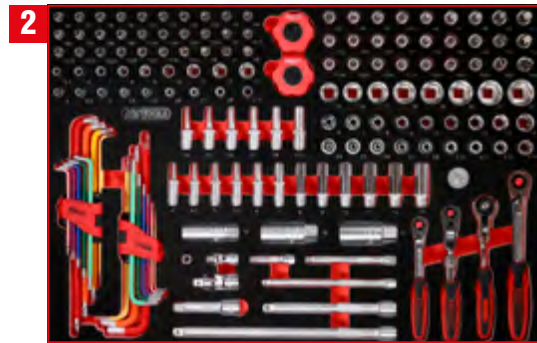

P15 workshop tool trolley set with 399 tools for 6 drawers

815.6399

M

BUNDLE PRICE!

6 x M / 399 pcs

2.049,^{EUR}_—

815.6399

IPCS
24

Screwdriver set in foam insert

811.0024

For a detailed list of tools, see page 186

IPCS
156

1/4" + 3/8" socket spanner set in foam insert

811.0156

For a detailed list of tools, see page 144

IPCS
95

1/2" socket spanner set in foam insert

811.0095

For a detailed list of tools, see page 158

IPCS
40

Screw spanner set in foam insert

811.1040

For a detailed list of tools, see page 203

IPCS
51