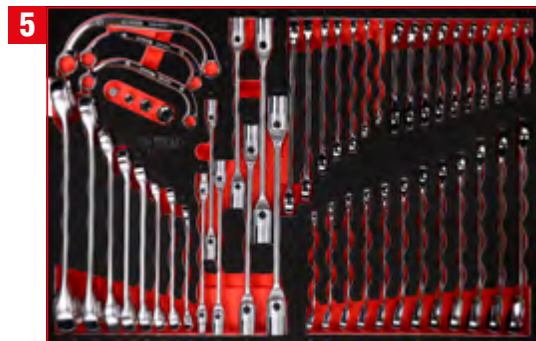

1/2" socket spanner set in foam insert

811.0095

For a detailed list of tools, see page 158

IPCS
40

Screw spanner set in foam insert

811.1040

For a detailed list of tools, see page 203

IPCS
51

Screw spanner set in foam insert

811.0051

For a detailed list of tools, see page 212

IPCS
33

Pliers, hammer and chisel set in foam insert

811.0033

For a detailed list of tools, see page 228