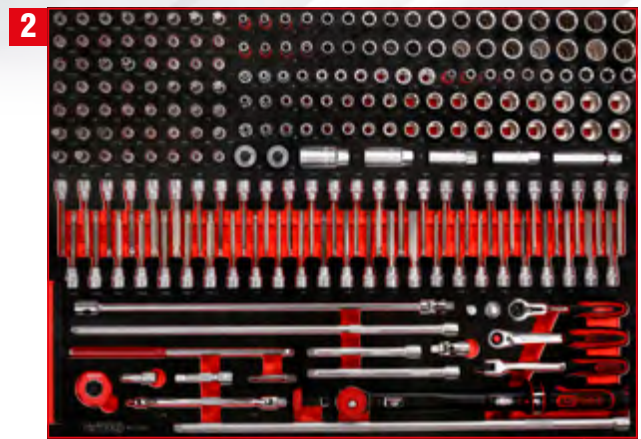

**4 x M, 5 x XL
706 pcs**

3.999,--^{EUR}
820.9706

1/4" socket spanner and
screwdriver set

821.0142

For a detailed list of tools, see page 276

142

3/8" socket spanner set
in foam insert

821.0221

For a detailed list of tools, see page 278

221

1/2" socket spanner set
in foam insert

821.0149

For a detailed list of tools, see page 280

149

Screw spanner set in
foam insert

821.0076