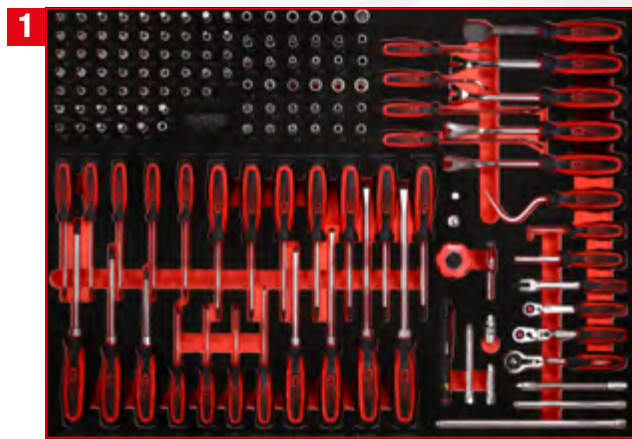

**4 x M, 5 x XL
706 pcs**

3.999,--^{EUR}
820.9706

1/4" socket spanner and
screwdriver set

821.0142

For a detailed list of tools, see page 276

142

3/8" socket spanner set
in foam insert

821.0221

For a detailed list of tools, see page 278

221

1/2" socket spanner set
in foam insert

821.0149

For a detailed list of tools, see page 280

149

Screw spanner set in
foam insert

821.0076