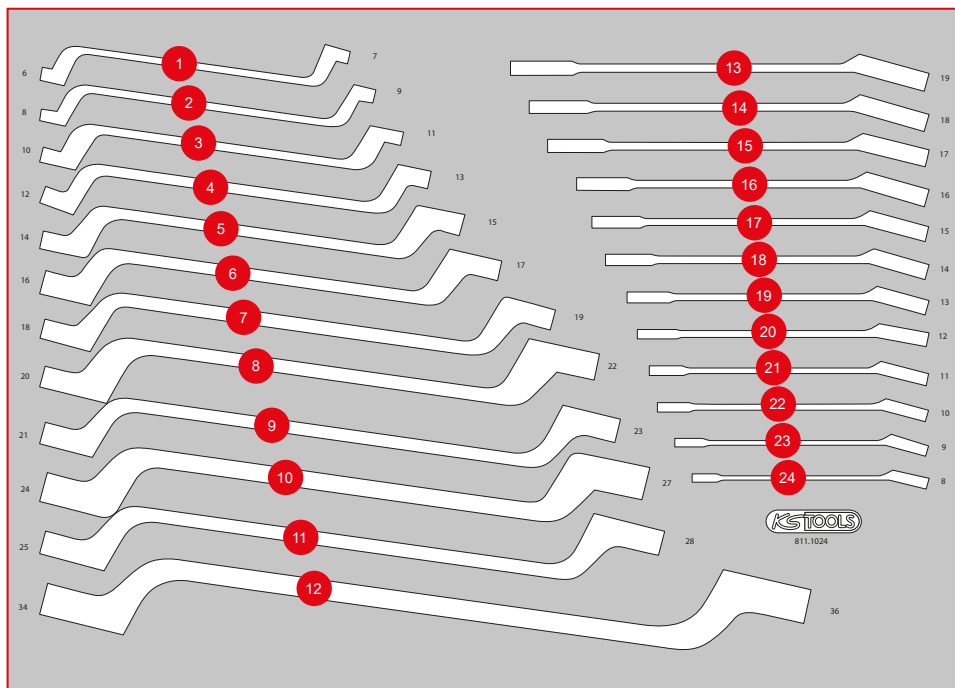

811.1024

M Screw spanner set

329,- EUR

568 x 398

P10

P10TC

P15

P20

P30

P35

P45

Pos.	Code	Description	pcs
1	517.0801	Double ring spanner, offset, 6 x 7 mm	1
2	517.0802	Double ring spanner, offset, 8 x 9 mm	1
3	517.0804	Double ring spanner, offset, 10 x 11 mm	1
4	517.0807	Double ring spanner, offset, 12 x 13 mm	1
5	517.0809	Double ring spanner, offset, 14 x 15 mm	1
6	517.0810	Double ring spanner, offset, 16 x 17 mm	1
7	517.0812	Double ring spanner, offset, 18 x 19 mm	1
8	517.0813	Double ring spanner, offset, 20 x 22 mm	1
9	517.0815	Double ring spanner, offset, 21 x 23 mm	1
10	517.0816	Double ring spanner, offset, 24 x 27 mm	1
11	517.0857	Double ring spanner, offset, 25 x 28 mm	1
12	517.0818	Double ring spanner, offset, 30 x 32 mm	1
13	503.4619	GEARplus reversing combination ratcheting spanner, 19 mm	1
14	503.4618	GEARplus reversing combination ratcheting spanner, 18 mm	1
15	503.4617	GEARplus reversing combination ratcheting spanner, 17 mm	1
16	503.4616	GEARplus reversing combination ratcheting spanner, 16 mm	1
17	503.4615	GEARplus reversing combination ratcheting spanner, 15 mm	1
18	503.4614	GEARplus reversing combination ratcheting spanner, 14 mm	1
19	503.4613	GEARplus reversing combination ratcheting spanner, 13 mm	1
20	503.4612	GEARplus reversing combination ratcheting spanner, 12 mm	1
21	503.4611	GEARplus reversing combination ratcheting spanner, 11 mm	1
22	503.4610	GEARplus reversing combination ratcheting spanner, 10 mm	1
23	503.4609	GEARplus reversing combination ratcheting spanner, 9 mm	1
24	503.4608	GEARplus reversing combination ratcheting spanner, 8 mm	1

P 10

P 15

P 20

P 25

P 30

P 35

P 40

P 45

M

L

S

XL

Individual parts

Accessories