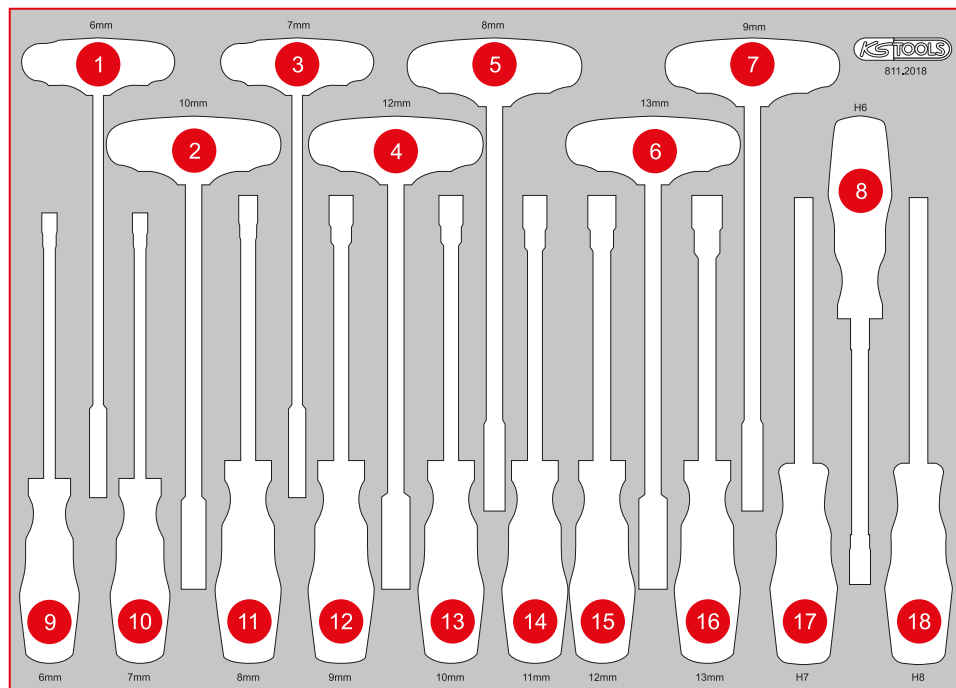

811.2018

M T-handle key wrench set

159,- EUR

568 x 398

P10

P10TC

P15

P20

P30

P35

P45

Pos.	Code	Description	pcs
1	158.5006	T-handle socket screwdriver, long, 6mm	1
2	158.5010	T-handle socket screwdriver, long, 10 mm	1
3	158.5007	T-handle socket screwdriver, long, 7 mm	1
4	158.5012	T-handle socket screwdriver, long, 12 mm	1
5	158.5008	T-handle socket screwdriver, long, 8 mm	1
6	158.5013	T-handle socket screwdriver, long, 13 mm	1
7	158.5009	T-handle socket screwdriver, long, 9 mm	1
8	159.1126	ERGOTORQUEplus Socket screwdriver, 6 mm	1
9	159.1204	ERGOTORQUEplus Socket screwdriver, 6 mm	1
10	159.1205	ERGOTORQUEplus Socket screwdriver, 7 mm	1
11	159.1206	ERGOTORQUEplus Socket screwdriver, 8 mm	1
12	159.1207	ERGOTORQUEplus Socket screwdriver, 9 mm	1
13	159.1208	ERGOTORQUEplus Socket screwdriver, 10 mm	1
14	159.1209	ERGOTORQUEplus Socket screwdriver, 11 mm	1
15	159.1210	ERGOTORQUEplus Socket screwdriver, 12 mm	1
16	159.1211	ERGOTORQUEplus Socket screwdriver, 13 mm	1
17	159.1127	ERGOTORQUEplus Socket screwdriver, 7 mm	1
18	911.1128	ERGOTORQUE Socket screwdriver, 8 mm	1

P 10

P 15

P 20

P 25

P 30

P 35

P 40

P 45