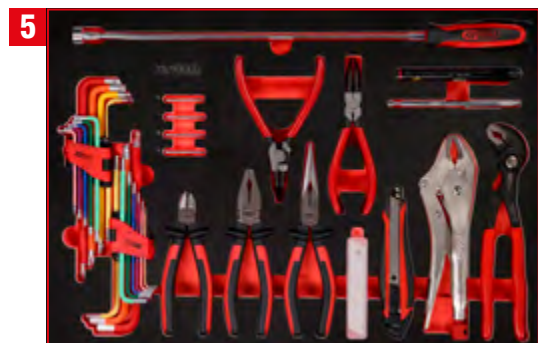

811.1027

For a detailed list of tools, see page 188

1/4" + 3/8" socket spanner set in foam insert

811.1142

For a detailed list of tools, see page 140

1/2" socket spanner set in foam insert

811.0066

For a detailed list of tools, see page 154

Screw spanner set in foam insert

811.2041

For a detailed list of tools, see page 205

Pliers and angle spanner set in foam insert

811.0045

For a detailed list of tools, see page 229

Hammer and chisel set in foam insert