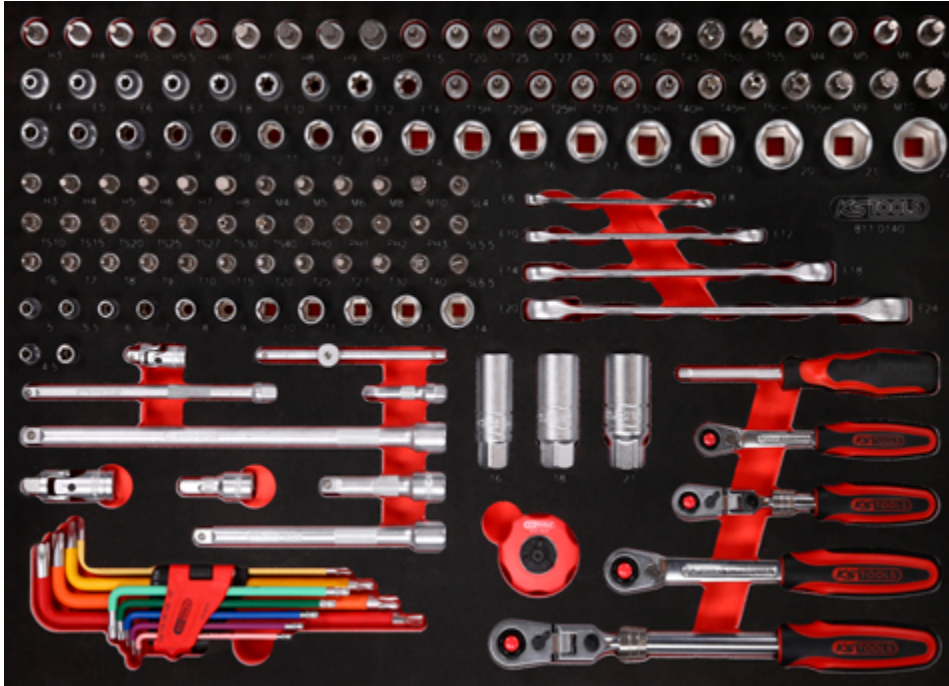

811.0140

M 1/4" + 3/8" socket spanner set