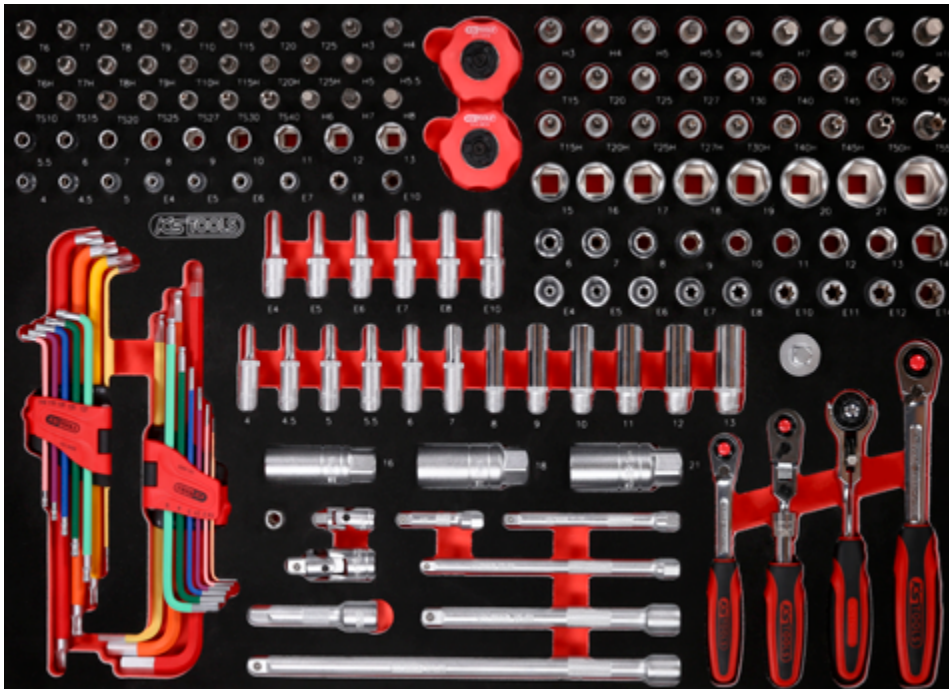

811.0156

M 1/4" + 3/8" socket spanner set

339, — ^{EUR}

156

568 x 398

Pos.	Code	Description	pcs	Pos.	Code	Description	pcs	Pos.	Code	Description	pcs
1	920.3890	3/8" SlimPOWER Reversible ratchet, 72 teeth	1	22	917.1527	1/4" Hexagonal socket, deep, 5 mm	1	46	917.1410	1/4" Hexagonal socket, 10 mm	1
2	914.1405	1/4" MODIFIX mini T-handle swivel head ratchet, 72 teeth	1	23	917.1528	1/4" Hexagonal socket, deep, 5,5 mm	1	47	917.1411	1/4" Hexagonal socket, 11 mm	1
3	914.1420	1/4" SlimPOWER telescopic-joint reversible ratchet, 72 teeth	1	24	917.1426	1/4" Hexagonal socket, deep, 6 mm	1	48	917.1412	1/4" Hexagonal socket, 12 mm	1
4	920.1490	1/4" SlimPOWER Reversible ratchet, 72 teeth	1	25	917.1427	1/4" Hexagonal socket, deep, 7 mm	1	49	917.1413	1/4" Hexagonal socket, 13 mm	1
5	911.1423	1/4" Extension with hexagon drive, 50 mm	1	26	917.1428	1/4" Hexagonal socket, deep, 8 mm	1	50	911.4313	1/4" Torx E Socket, E4	1
6	911.1424	1/4" Extension with hexagon drive, 100 mm	1	27	917.1429	1/4" Hexagonal socket, deep, 9 mm	1	51	911.4314	1/4" Torx E Socket, E5	1
7	911.1451	1/4" Extension with hexagon drive, 150 mm	1	28	917.1430	1/4" Hexagonal socket, deep, 10 mm	1	52	911.4315	1/4" Torx E Socket, E6	1
8	911.3801	3/8" Extension with knurling, 75 mm	1	29	917.1431	1/4" Hexagonal socket, deep, 11 mm	1	53	911.4316	1/4" Torx E Socket, E7	1
9	911.3802	3/8" Extension with knurling, 150 mm	1	30	917.1432	1/4" Hexagonal socket, deep, 12 mm	1	54	911.4317	1/4" Torx E Socket, E8	1
10	911.3803	3/8" Extension with knurling, 250 mm	1	31	917.1433	1/4" Hexagonal socket, deep, 13 mm	1	55	911.4332	1/4" Torx E Socket, E10	1
11	911.1450	1/4" Universal joint	1	32	917.2401	1/4" Torx E Socket, deep, E4	1	56	911.4407	1/4" Bit socket Torx, T6	1
12	911.3850	3/8" Universal joint	1	33	917.2402	1/4" Torx E Socket, deep, E5	1	57	911.4362	1/4" Bit socket Torx, T7	1
13	911.0101	1/4" socket with magnet	1	34	917.2403	1/4" Torx E Socket, deep, E6	1	58	911.1448	1/4" Bit socket Torx, T8	1
14	911.3804	3/8" Spark plug socket, 16 mm	1	35	917.2404	1/4" Torx E Socket, deep, E7	1	59	911.1478	1/4" Bit socket Torx, T9	1
15	911.3823	3/8" Spark plug socket, 18 mm	1	36	917.2405	1/4" Torx E Socket, deep, E8	1	60	911.1442	1/4" Bit socket Torx, T10	1
16	911.3805	3/8" Spark plug socket, 21 mm	1	37	917.2406	1/4" Torx E Socket, deep, E10	1	61	911.1443	1/4" Bit socket Torx, T15	1
17	911.3826	3/8" Sliding / reducing adaptor, 1/2" F x 3/8" M	1	38	917.1404	1/4" Hexagonal socket, 4 mm	1	62	911.1444	1/4" Bit socket Torx, T20	1
18	151.4530	Ball ended Torx key wrench set, extra long and bent 108°, 9 pcs	9	39	917.14045	1/4" Hexagonal socket, 4,5 mm	1	63	911.1445	1/4" Bit socket Torx, T25	1
19	151.4420	Ball ended hexagon key wrench set, extra long, 9 pcs	9	40	917.1405	1/4" Hexagonal socket, 5 mm	1	64	917.1456	1/4" Bit socket Torx tamperproof, TB6	1
20	917.1525	1/4" Hexagonal socket, deep, 4 mm	1	41	917.14055	1/4" Hexagonal socket, 5,5 mm	1	65	917.1457	1/4" Bit socket Torx tamperproof, TB7	1
21	917.1526	1/4" Hexagonal socket, deep, 4,5 mm	1	42	917.1406	1/4" Hexagonal socket, 6 mm	1	66	911.1461	1/4" Bit socket Torx tamperproof, TB8	1
				43	917.1407	1/4" Hexagonal socket, 7 mm	1	67	911.1485	1/4" Bit socket Torx tamperproof, TB9	1
				44	917.1408	1/4" Hexagonal socket, 8 mm	1	68	911.1462	1/4" Bit socket Torx tamperproof, TB10	1
				45	917.1409	1/4" Hexagonal socket, 9 mm	1	69	911.1463	1/4" Bit socket Torx tamperproof, TB15	1