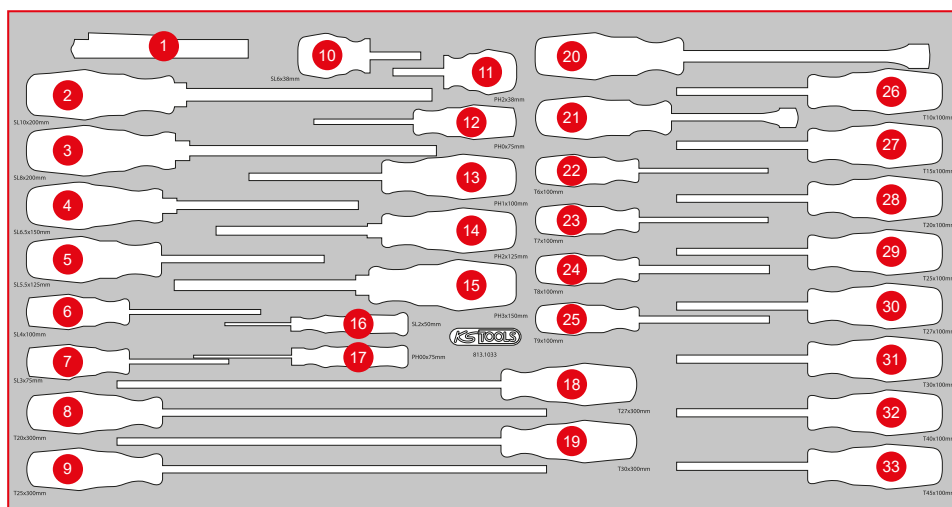

813.1033

L Screwdriver set

199, ^{EUR}—

755 x 398

P25

Pos.	Code	Description	pcs
1	150.4370	perfectLight torch 85 lumen	1
2	159.1012	ERGOTORQUEplus screwdriver for slotted screws, 10 mm, 315 mm long	1
3	159.1011	ERGOTORQUEplus screwdriver for slotted screws, 8 mm, 315 mm long	1
4	159.1009	ERGOTORQUEplus screwdriver for slotted screws, 6,5 mm, 255 mm long	1
5	159.1006	ERGOTORQUEplus screwdriver for slotted screws, 5,5 mm, 230 mm long	1
6	159.1004	ERGOTORQUEplus screwdriver for slotted screws, 4 mm, 180 mm long	1
7	159.1002	ERGOTORQUEplus screwdriver for slotted screws, 3 mm, 155 mm long	1
8	159.1261	ERGOTORQUEplus screwdriver, Torx, T20, long	1
9	159.1262	ERGOTORQUEplus screwdriver, Torx, T25, long	1
10	159.1001	ERGOTORQUEplus screwdriver for slotted screws, short, 6 mm	1
11	159.1026	ERGOTORQUEplus screwdriver, Torx, short, PH2	1
12	159.1027	ERGOTORQUEplus screwdriver, Torx, PH0, 155 mm	1
13	159.1029	ERGOTORQUEplus screwdriver, Torx, PH1, 205 mm	1
14	159.1022	ERGOTORQUEplus screwdriver, Torx, PH2, 230 mm	1
15	159.1024	ERGOTORQUEplus screwdriver, Torx, PH3, 265 mm	1
16	500.7109	Precision screwdriver, slot, 2 mm	1
17	500.7831	Precision screwdriver, PHILLIPS, PH00 x 2,0 mm	1
18	159.1263	ERGOTORQUEplus screwdriver, Torx, T27, long	1
19	159.1264	ERGOTORQUEplus screwdriver, Torx, T30, long	1
20	911.8102	Pry bar, 15 x 185 mm	1
21	911.8101	Pry bar, 11 x 115 mm	1
22	159.1134	ERGOTORQUEplus screwdriver, Torx, T6	1
23	159.1135	ERGOTORQUEplus screwdriver, Torx, T7	1
24	159.1030	ERGOTORQUEplus screwdriver, Torx, T8	1
25	159.1031	ERGOTORQUEplus screwdriver, Torx, T9	1
26	159.1032	ERGOTORQUEplus screwdriver, Torx, T10	1
27	159.1033	ERGOTORQUEplus screwdriver, Torx, T15	1
28	159.1034	ERGOTORQUEplus screwdriver, Torx, T20	1
29	159.1035	ERGOTORQUEplus screwdriver, Torx, T25	1
30	159.1036	ERGOTORQUEplus screwdriver, Torx, T27	1
31	159.1037	ERGOTORQUEplus screwdriver, Torx, T30	1
32	159.1038	ERGOTORQUEplus screwdriver, Torx, T40	1
33	159.1136	ERGOTORQUEplus screwdriver, Torx, T45	1