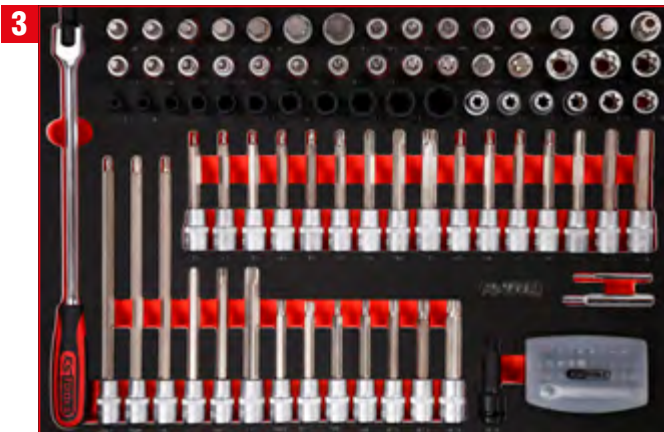

Screw spanner set in foam insert

811.0041

For a detailed list of tools, see page 190

IPCS
41

1/4" + 3/8" + 1/2" socket spanner set in foam insert

811.0111

For a detailed list of tools, see page 168

IPCS
111

3
1/2" screwdriver bit set
in foam insert

811.1111

For a detailed list of tools, see page 166

4
Screw spanner set in
foam insert

811.1041

For a detailed list of tools, see page 204

5
Pliers and file set in foam
insert