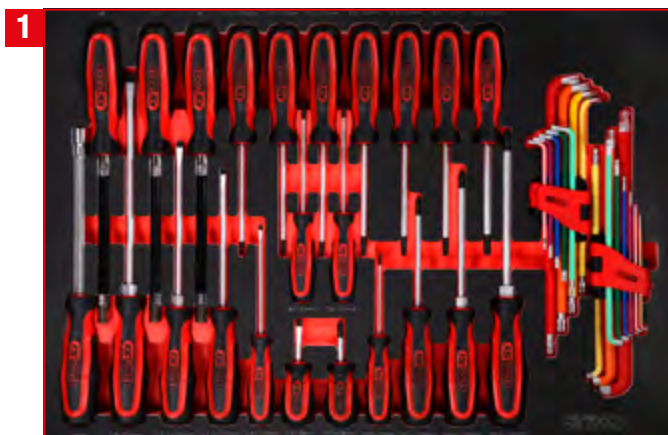

P15 workshop tool trolley set with 397 tools for 7 drawers

815.7397

IPCS
397

M

BUNDLE PRICE!

**7 x M
397 pcs**

2.449,-^{EUR}

815.7397

Screw spanner set in foam insert

811.0041

For a detailed list of tools, see page 190

IPCS
41

1/4" + 3/8" + 1/2" socket spanner set in foam insert

811.0111

For a detailed list of tools, see page 168

IPCS
111

3
1/2" screwdriver bit set
in foam insert

811.1111

For a detailed list of tools, see page 166

4
Screw spanner set in
foam insert

811.1041

For a detailed list of tools, see page 204

5
Pliers and file set in foam
insert