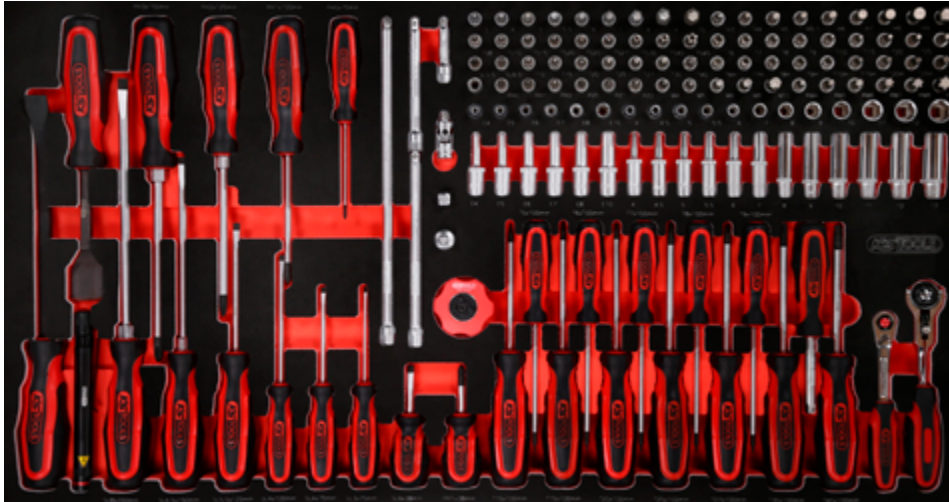

813.0146

L 1/4" Socket spanner and screwdriver set

339,^{EUR}—

1PCS
146

755 x 398
P25

Pos.	Code	Description	pcs	Pos.	Code	Description	pcs	Pos.	Code	Description	pcs
1	911.8102	Pry bar, 15 x 185 mm	1	21	911.3897	3/8" Reducing adaptor, 3/8"F x 1/4"M	1	50	911.4407	1/4" Bit socket Torx, T6	1
2	159.1024	ERGOTORQUEplus screwdriver, Torx, PH3, 265 mm	1	22	914.1410	Mini hand reversible ratchet, 1/4", 72 teethh	1	51	911.4362	1/4" Bit socket Torx, T7	1
3	159.1022	ERGOTORQUEplus screwdriver, Torx, PH2, 230 mm	1	23	917.2443	Hex bit socket,ball ended,1/4", 3 mm	1	52	911.1448	1/4" Bit socket Torx, T8	1
4	159.1029	ERGOTORQUEplus screwdriver, Torx, PH1, 205 mm	1	24	917.2444	Hex bit socket,ball ended,1/4", 4 mm	1	53	911.1478	1/4" Bit socket Torx, T9	1
5	159.1027	ERGOTORQUEplus screwdriver, Torx, PH0, 155 mm	1	25	917.2445	Hex bit socket,ball ended,1/4", 5 mm	1	54	911.1442	1/4" Bit socket Torx, T10	1
6	911.8103	Pry bar, 18 x 320 mm	1	26	917.24455	Hex bit socket,ball ended,1/4", 5,5 mm	1	55	911.1443	1/4" Bit socket Torx, T15	1
7	159.1011	ERGOTORQUEplus screwdriver for slotted screws, 8 mm, 315 mm long	1	27	917.2446	Hex bit socket,ball ended,1/4", 6 mm	1	56	911.1444	1/4" Bit socket Torx, T20	1
8	159.1009	ERGOTORQUEplus screwdriver for slotted screws, 6,5 mm, 255 mm long	1	28	917.2447	Hex bit socket,ball ended,1/4", 7 mm	1	57	911.1445	1/4" Bit socket Torx, T25	1
9	159.1006	ERGOTORQUEplus screwdriver for slotted screws, 5,5 mm, 230 mm long	1	29	917.2448	Hex bit socket,ball ended,1/4", 8 mm	1	58	911.1449	1/4" Bit socket Torx, T27	1
10	159.1004	ERGOTORQUEplus screwdriver for slotted screws, 4 mm, 180 mm long	1	30	917.2449	Hex bit socket,ball ended,1/4", 9 mm	1	59	911.1419	1/4" Bit socket slot, 5,5 mm	1
11	159.1003	ERGOTORQUEplus screwdriver for slotted screws, 4 mm, 155 mm long	1	31	917.2450	Hex bit socket,ball ended,1/4", 10 mm	1	60	917.1421	1/4" Bit socket slot, 6,5 mm	1
12	159.1002	ERGOTORQUEplus screwdriver for slotted screws, 3 mm, 155 mm long	1	32	911.1436	1/4" Bit socket hexagon, 3 mm	1	61	911.3771	1/4" Bit socket Torx, ball ended, T10	1
13	159.1001	ERGOTORQUEplus screwdriver for slotted screws, short, 6 mm	1	33	911.1437	1/4" Bit socket hexagon, 4 mm	1	62	911.3772	1/4" Bit socket Torx, ball ended, T15	1
14	159.1141	ERGOTORQUEplus screwdriver, Torx, short, PH1	1	34	911.1438	1/4" Bit socket hexagon, 5 mm	1	63	911.3773	1/4" Bit socket Torx, ball ended, T20	1
15	911.1543	1/4" Wobble extension with hexagon drive, 250 mm	1	35	911.14385	1/4" Bit socket hexagon, 5,5 mm	1	64	911.3774	1/4" Bit socket Torx, ball ended, T25	1
16	911.1424	1/4" Extension with hexagon drive, 100 mm	1	36	911.1439	1/4" Bit socket hexagon, 6 mm	1	65	911.3775	1/4" Bit socket Torx, ball ended, T27	1
17	911.1451	1/4" Extension with hexagon drive, 150 mm	1	37	911.1440	1/4" Bit socket hexagon, 7 mm	1	66	911.3776	1/4" Bit socket Torx, ball ended, T30	1
18	911.1423	1/4" Extension with hexagon drive, 50 mm	1	38	911.1441	1/4" Bit socket hexagon, 8 mm	1	67	911.3777	1/4" Bit socket Torx, ball ended, T40	1
19	911.1450	1/4" Universal joint	1	39	917.1454	1/4" Bit socket hexagon, 9 mm	1	68	917.1456	1/4" Bit socket Torx tamperproof, TB6	1
20	911.1494	1/4" Adaptor, 1/4"F x 3/8"M	1	40	917.1452	1/4" Bit socket hexagon, 10 mm	1	69	917.1457	1/4" Bit socket Torx tamperproof, TB7	1
				41	917.1578	1/4" Torx Plus Bit-Socket 8IPR	1	70	911.1461	1/4" Bit socket Torx tamperproof, TB8	1
				42	911.1701	1/4" Bit socket five star tamperproof, TS10	1	71	911.1485	1/4" Bit socket Torx tamperproof, TB9	1
				43	911.1702	1/4" Bit socket five star tamperproof, TS15	1	72	911.1462	1/4" Bit socket Torx tamperproof, TB10	1
				44	911.1703	1/4" Bit socket five star tamperproof, TS20	1	73	911.1463	1/4" Bit socket Torx tamperproof, TB15	1
				45	911.1704	1/4" Bit socket five star tamperproof, TS25	1	74	911.1464	1/4" Bit socket Torx tamperproof, TB20	1
				46	911.1705	1/4" Bit socket five star tamperproof, TS27	1	75	911.1465	1/4" Bit socket Torx tamperproof, TB25	1
				47	911.1706	1/4" Bit socket five star tamperproof, TS30	1	76	911.1466	1/4" Bit socket Torx tamperproof, TB27	1
				48	911.1707	1/4" Bit socket five star tamperproof, TS40	1	78	911.1482	1/4" Bit socket, PH0	1
				49	911.1708	1/4" Bit socket five star tamperproof, TS45	1	79	911.1415	1/4" Bit socket, PH1	1
								80	911.1416	1/4" Bit socket, PH2	1