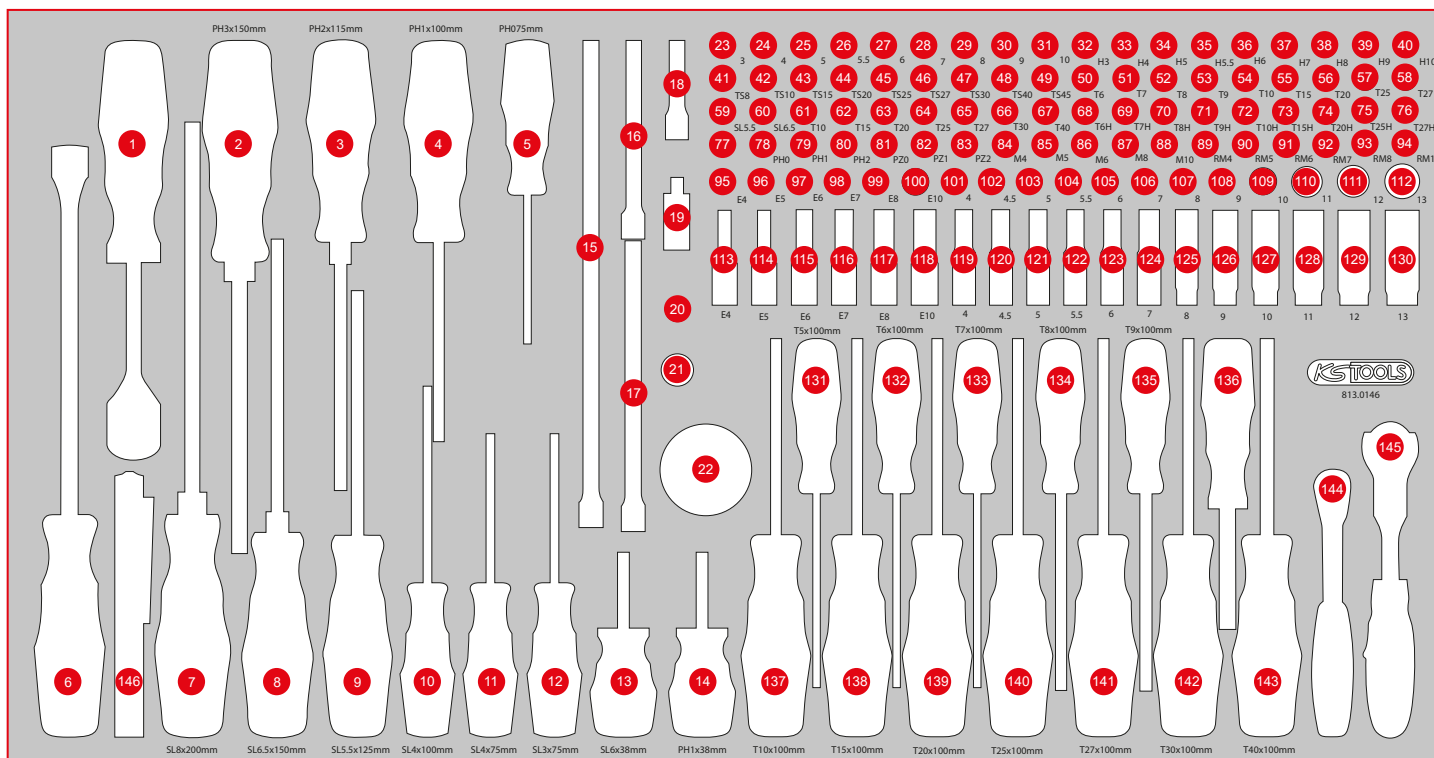

Pos.	Code	Description	pcs	Pos.	Code	Description	pcs	Pos.	Code	Description	pcs
81	911.1483	1/4" Bit socket, PZ0	1	109	917.1410	1/4" Hexagonal socket, 10 mm	1	138	159.1033	ERGOTORQUEplus screwdriver, Torx, T15	1
82	911.1401	1/4" Bit socket, PZ1	1	110	917.1411	1/4" Hexagonal socket, 11 mm	1	139	159.1034	ERGOTORQUEplus screwdriver, Torx, T20	1
83	911.1402	1/4" Bit socket, PZ2	1	111	917.1412	1/4" Hexagonal socket, 12 mm	1	140	159.1035	ERGOTORQUEplus screwdriver, Torx, T25	1
84	917.1541	1/4" Bit socket spline (XZN), M4	1	112	917.1413	1/4" Hexagonal socket, 13 mm	1	141	159.1036	ERGOTORQUEplus screwdriver, Torx, T27	1
85	917.1542	1/4" Bit socket spline (XZN), M5	1	113	917.2401	1/4" Torx E Socket, deep, E4	1	142	159.1037	ERGOTORQUEplus screwdriver, Torx, T30	1
86	917.1543	1/4" Bit socket spline (XZN), M6	1	114	917.2402	1/4" Torx E Socket, deep, E5	1	143	159.1038	ERGOTORQUEplus screwdriver, Torx, T40	1
87	917.1545	1/4" Bit socket spline (XZN), M8	1	115	917.2403	1/4" Torx E Socket, deep, E6	1	144	920.1490	1/4" SlimPOWER Reversible ratchet, 72 teeth	1
88	917.1546	1/4" Bit socket spline (XZN), M10	1	116	917.2404	1/4" Torx E Socket, deep, E7	1	145	914.1405	1/4" MODIFIX mini T-handle swivel head ratchet, 72 teeth	1
89	917.1584	1/4" RIBE Socket M4S	1	117	917.2405	1/4" Torx E Socket, deep, E8	1	146	150.4370	perfectLight torch 85 lumen	1
90	917.1585	1/4" RIBE Socket M5S	1	118	917.2406	1/4" Torx E Socket, deep, E10	1				
91	917.1586	1/4" RIBE Socket M6S	1	119	917.1525	1/4" Hexagonal socket, deep, 4 mm	1				
92	917.1587	1/4" RIBE Socket M7S	1	120	917.1526	1/4" Hexagonal socket, deep, 4,5 mm	1				
93	917.1588	1/4" RIBE Socket M8S	1	121	917.1527	1/4" Hexagonal socket, deep, 5 mm	1				
94	917.1590	1/4" RIBE Socket M10S	1	122	917.1528	1/4" Hexagonal socket, deep, 5,5 mm	1				
95	911.4313	1/4" Torx E Socket, E4	1	123	917.1426	1/4" Hexagonal socket, deep, 6 mm	1				
95	911.0101	1/4" socket with magnet	1	124	917.1427	1/4" Hexagonal socket, deep, 7 mm	1				
96	911.4314	1/4" Torx E Socket, E5	1	125	917.1428	1/4" Hexagonal socket, deep, 8 mm	1				
97	911.4315	1/4" Torx E Socket, E6	1	126	917.1429	1/4" Hexagonal socket, deep, 9 mm	1				
98	911.4316	1/4" Torx E Socket, E7	1	127	917.1430	1/4" Hexagonal socket, deep, 10 mm	1				
99	911.4317	1/4" Torx E Socket, E8	1	128	917.1431	1/4" Hexagonal socket, deep, 11 mm	1				
100	911.4332	1/4" Torx E Socket, E10	1	129	917.1432	1/4" Hexagonal socket, deep, 12 mm	1				
101	917.1404	1/4" Hexagonal socket, 4 mm	1	130	917.1433	1/4" Hexagonal socket, deep, 13 mm	1				
102	917.14045	1/4" Hexagonal socket, 4,5 mm	1	131	159.1133	ERGOTORQUEplus screwdriver, Torx, T5	1				
103	917.1405	1/4" Hexagonal socket, 5 mm	1	132	159.1134	ERGOTORQUEplus screwdriver, Torx, T6	1				
104	917.14055	1/4" Hexagonal socket, 5,5 mm	1	133	159.1135	ERGOTORQUEplus screwdriver, Torx, T7	1				
105	917.1406	1/4" Hexagonal socket, 6 mm	1	134	159.1030	ERGOTORQUEplus screwdriver, Torx, T8	1				
106	917.1407	1/4" Hexagonal socket, 7 mm	1	135	159.1031	ERGOTORQUEplus screwdriver, Torx, T9	1				
107	917.1408	1/4" Hexagonal socket, 8 mm	1	136	911.1434	1/4" Square drive screwdriver, 150 mm	1				
108	917.1409	1/4" Hexagonal socket, 9 mm	1	137	159.1032	ERGOTORQUEplus screwdriver, Torx, T10	1				