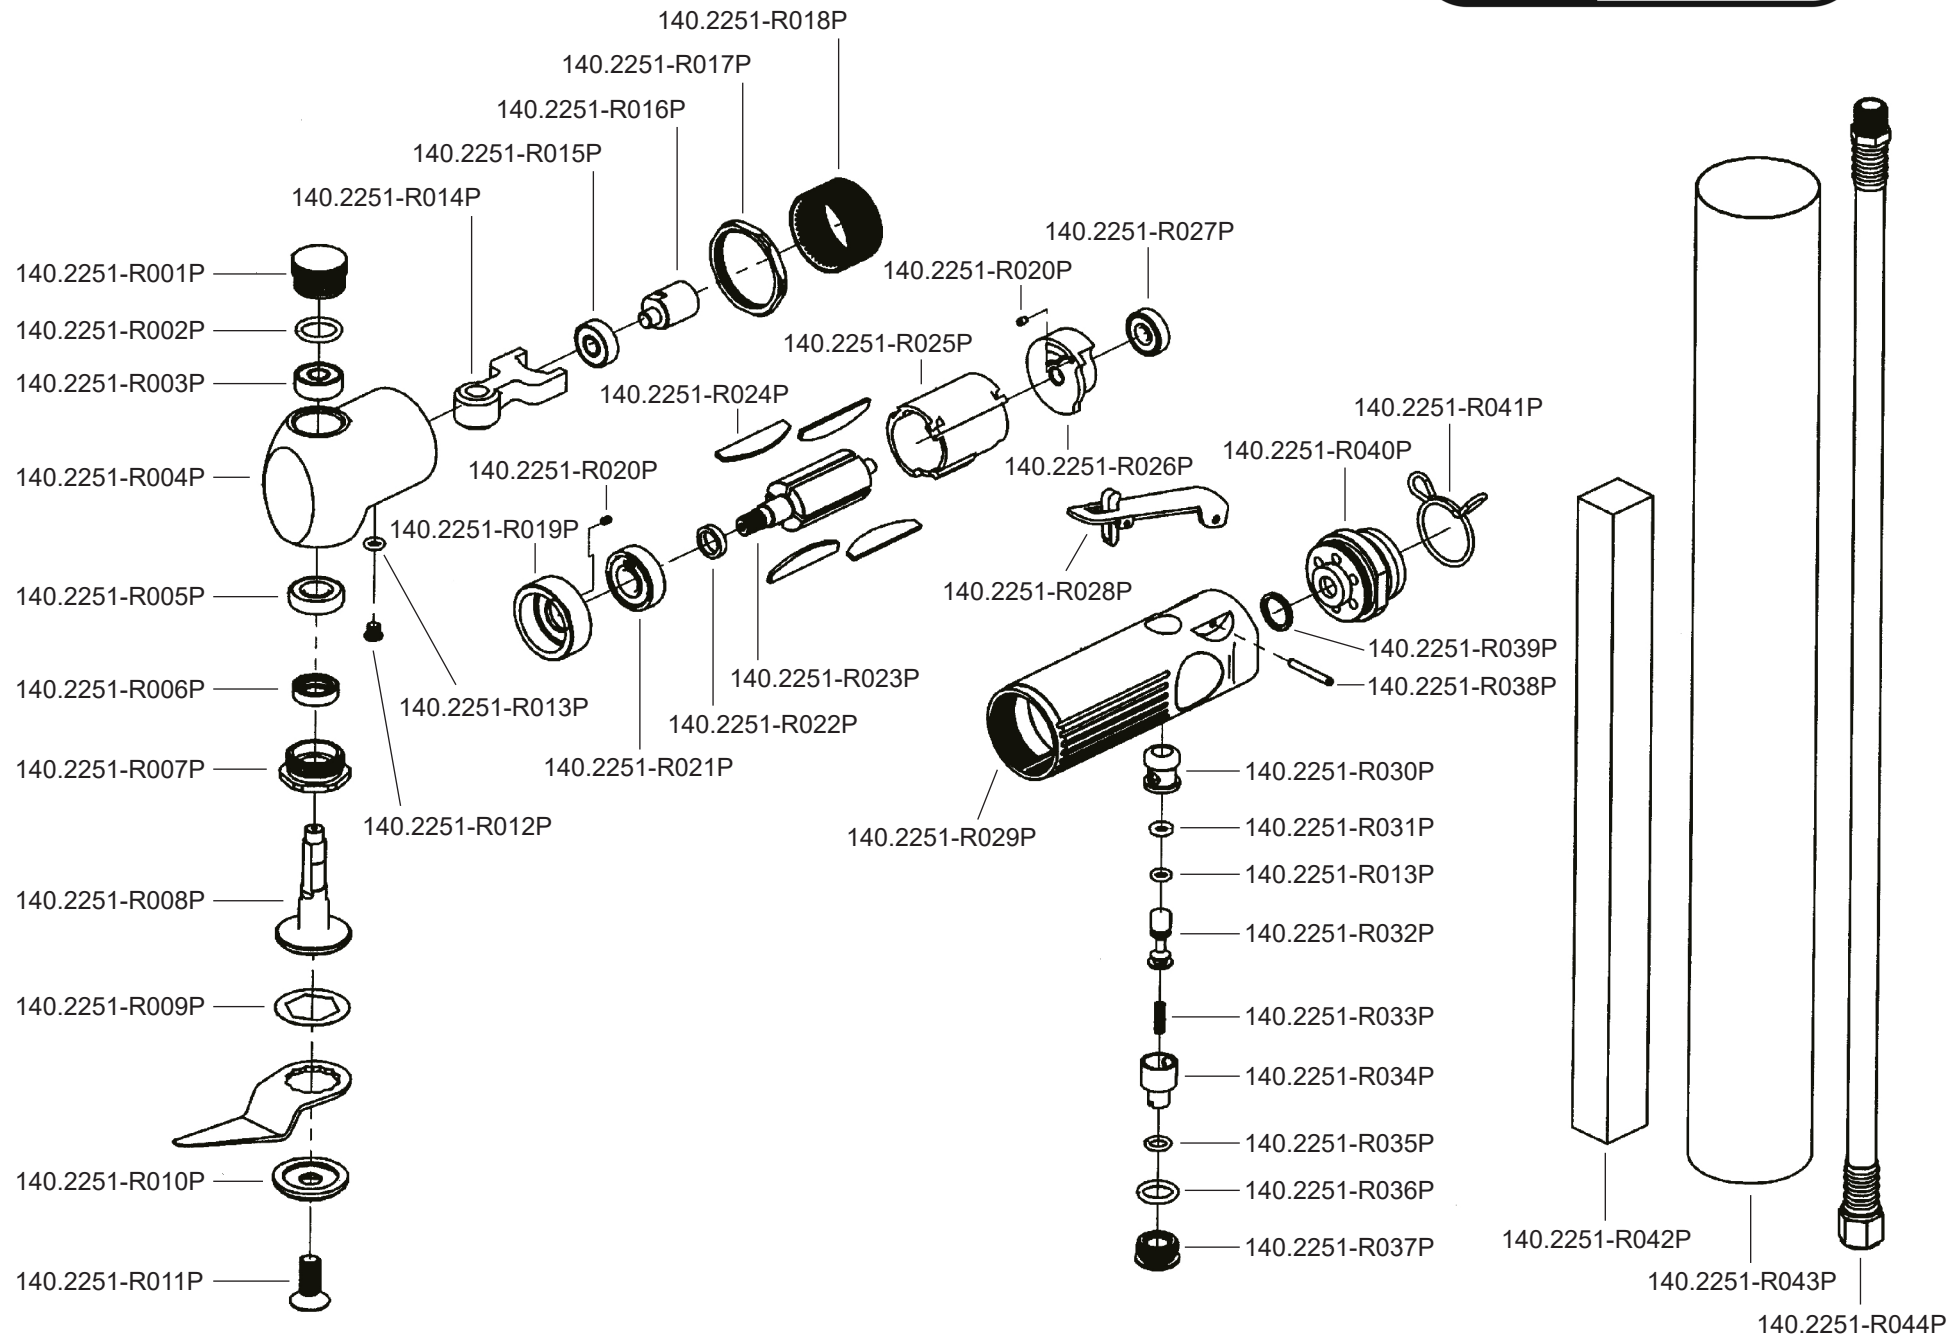

Art. 140.2251

Art. 140.2251

Art.-Nr.	Description	Beschreibung	Menge Qty.
140.2251-R001P	Plug für Head of housing	Endkappe	1
140.2251-R002P	O-Ring (P14)	O-Ring (P14)	1
140.2251-R003P	Bearing (67ZZ)	Kugellager (607ZZ)	1
140.2251-R004P	Head of housing	Gehäusekopf	1
140.2251-R005P	Bearing (6900ZZ)	Kugellager (6900ZZ)	1
140.2251-R006P	Oilseal	Öldichtung	1
140.2251-R007P	Housing nut	Gehäuseverschraubung	1
140.2251-R008P	Drive spindle	Antriebsspindel	1
140.2251-R009P	Washer	Unterlegscheibe	1
140.2251-R010P	Blade retainer	Klingenhalterung	1
140.2251-R011P	Screw for blade retainer (M8x20)	Schraube für Klingenhalterung (M8x20)	1
140.2251-R012P	Screw (M5x6)	Schraube (M5x6)	1
140.2251-R013P	O-Ring (P5)	O-Ring (P5)	2
140.2251-R014P	Fork drive	Antriebsgabel	1
140.2251-R015P	Bearing (607ZZ)	Kugellager (607ZZ)	1
140.2251-R016P	Crank shaft	Kurbelwelle	1
140.2251-R017P	Housing nut	Gehäusemutter	1
140.2251-R018P	Drive bushing	Antriebsführung	1
140.2251-R019P	Front rotorplate	Vordere Rotoraufnahme	1
140.2251-R020P	Spring pin	Splint	2
140.2251-R021P	Bearing (600ZZ)	Kugellager (600ZZ)	1
140.2251-R022P	Washer	Unterlegscheibe	1
140.2251-R023P	Rotor	Rotor	1