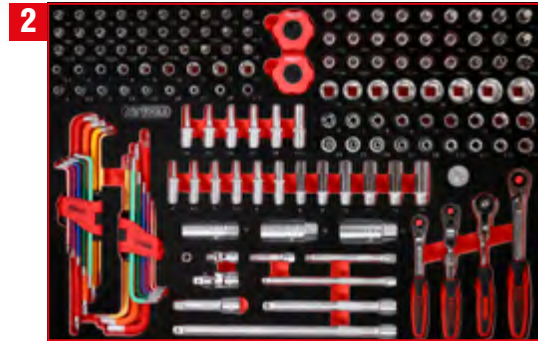

P35 workshop tool trolley set with 549 tools for 12 drawers

835.12549

1	2	3	4	5
6	7	10	11	12
8	9			

BUNDLE PRICE!
10 x M, 2 x S
549 pcs
4.149,= ^{EUR}
 835.12549

Screwdriver set in foam insert

811.0024

For a detailed list of tools, see page 186

1/4" + 3/8" socket spanner set in foam insert

811.0156

For a detailed list of tools, see page 144

1/2" socket spanner set in foam insert

811.0095

For a detailed list of tools, see page 158

Combination spanner set in foam insert

811.0030

For a detailed list of tools, see page 200

Screw spanner set in foam insert

811.0051

For a detailed list of tools, see page 212

T-handle and screwdriver set in foam insert

811.1022

For a detailed list of tools, see page 194