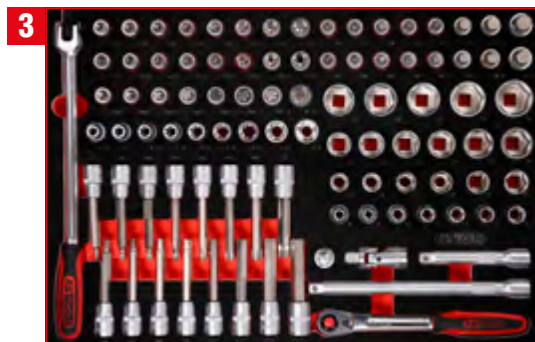

P35 workshop tool trolley set with 549 tools for 12 drawers

835.12549

1	2	3	4	5
6	7	10	11	12
8	9			

BUNDLE PRICE!
10 x M, 2 x S
549 pcs
4.149,= ^{EUR}
 835.12549

Screwdriver set in foam insert

811.0024

For a detailed list of tools, see page 186

1/4" + 3/8" socket spanner set in foam insert

811.0156

For a detailed list of tools, see page 144

1/2" socket spanner set in foam insert

811.0095

For a detailed list of tools, see page 158

Combination spanner set in foam insert

811.0030

For a detailed list of tools, see page 200

Screw spanner set in foam insert

811.0051

For a detailed list of tools, see page 212

T-handle and screwdriver set in foam insert

811.1022

For a detailed list of tools, see page 194