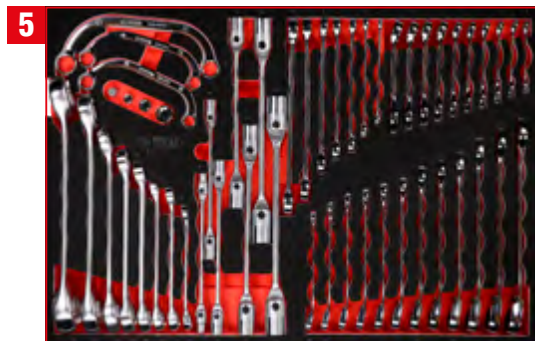

1/4" + 3/8" socket spanner set in foam insert

811.0156

For a detailed list of tools, see page 144

1/2" socket spanner set in foam insert

811.0095

For a detailed list of tools, see page 158

Combination spanner set in foam insert

811.0030

For a detailed list of tools, see page 200

Screw spanner set in foam insert

811.0051

For a detailed list of tools, see page 212

T-handle and screwdriver set in foam insert

811.1022

For a detailed list of tools, see page 194