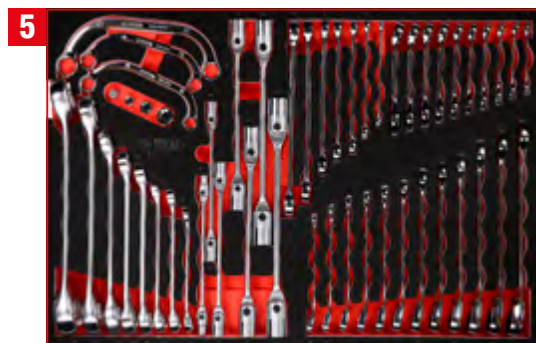

1/2" socket spanner set in foam insert

811.0095

For a detailed list of tools, see page 158

IPCS  
40

Screw spanner set in foam insert

811.1040

For a detailed list of tools, see page 203

IPCS  
51

Screw spanner set in foam insert

811.0051

For a detailed list of tools, see page 212

IPCS  
33

Pliers, hammer and chisel set in foam  
insert

811.0033

For a detailed list of tools, see page 228