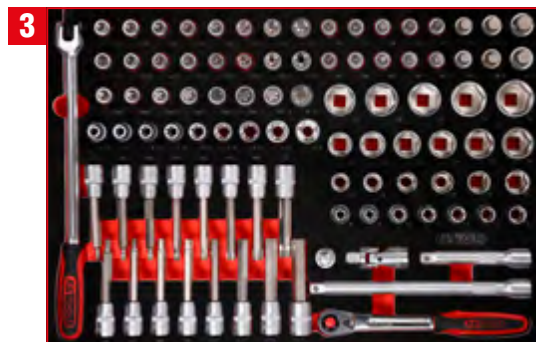

Screwdriver set in foam insert

811.0024

For a detailed list of tools, see page 186

IPCS  
156

1/4" + 3/8" socket spanner set  
in foam insert

811.0156

For a detailed list of tools, see page 144

IPCS  
95

1/2" socket spanner set in foam insert

811.0095

For a detailed list of tools, see page 158

IPCS  
40

Screw spanner set in foam insert

811.1040

For a detailed list of tools, see page 203

IPCS  
51