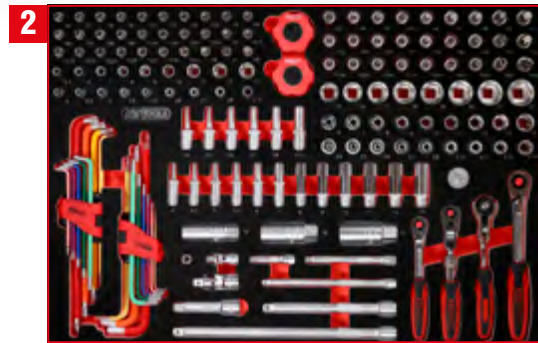

# P10 workshop tool trolley set with 399 tools for 6 drawers

810.6399

M

**BUNDLE PRICE!**

6 x M / 399 pcs

**1.899,-<sup>EUR</sup>**

810.6399

IPCS  
24

Screwdriver set in foam insert

811.0024

For a detailed list of tools, see page 186

IPCS  
156

1/4" + 3/8" socket spanner set  
in foam insert

811.0156

For a detailed list of tools, see page 144

IPCS  
95

1/2" socket spanner set in foam insert

811.0095

For a detailed list of tools, see page 158

IPCS  
40

Screw spanner set in foam insert

811.1040

For a detailed list of tools, see page 203

IPCS  
51