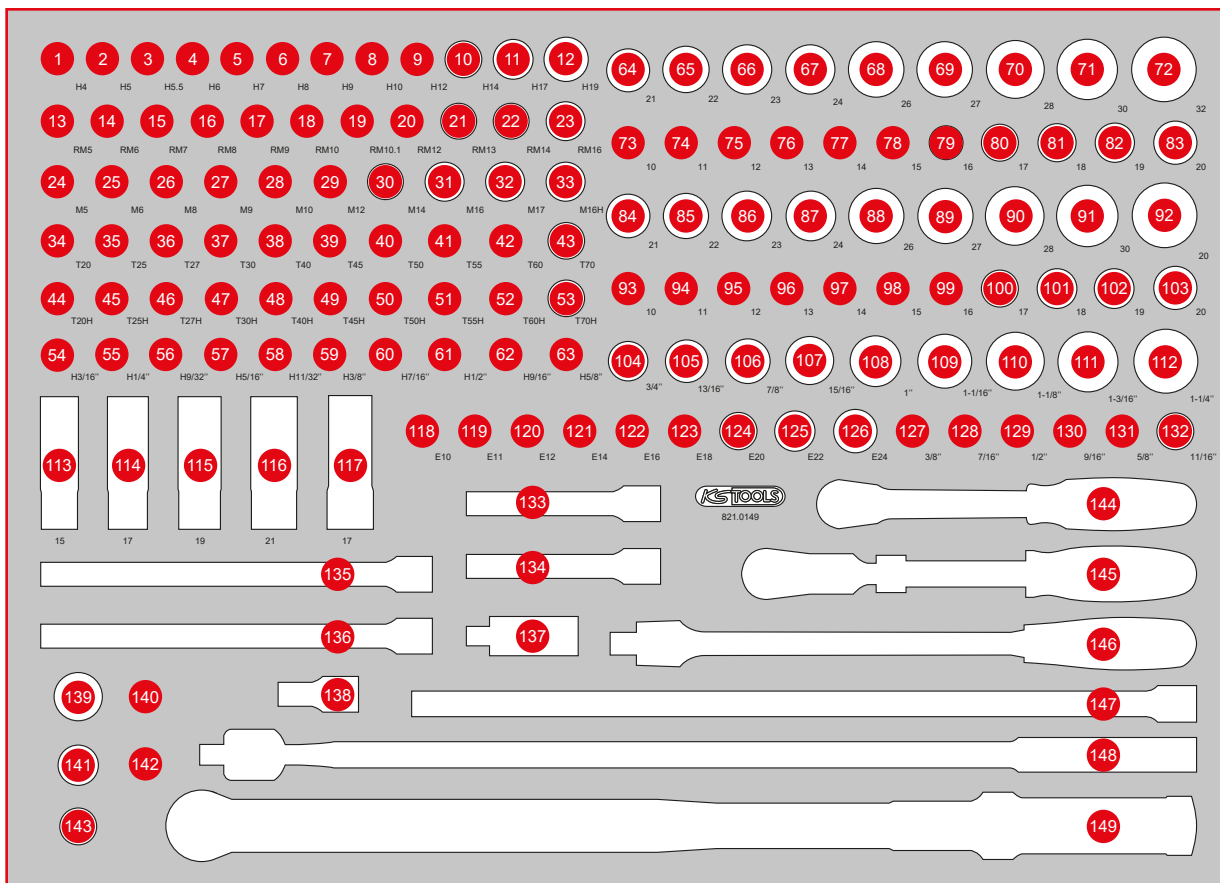

821.0149

**XL** 1/2" Socket spanner set

**779,<sup>EUR</sup>-**

**149**

**790 x 568**

| Pos. | Code      | Description                                     | pcs | Pos. | Code     | Description  | pcs | Pos. | Code     | Description                            | pcs |
|------|-----------|---|-----|------|----------|--|-----|------|----------|--|-----|
| 1    | 911.1304  | 1/2" Bit socket hexagon, short, 4 mm            | 1   | 28   | 911.1343 | 1/2" Bit socket spline (XZN), M10, 55 mm             | 1   | 54   | 917.1316 | 1/2" Bit socket hexagon, short, 3/16"  | 1   |
| 2    | 911.1305  | 1/2" Bit socket hexagon, short, 5 mm            | 1   | 29   | 911.1344 | 1/2" Bit socket spline (XZN), M12, 55 mm             | 1   | 55   | 917.1318 | 1/2" Bit socket hexagon, short, 1/4"   | 1   |
| 3    | 911.13055 | 1/2" Bit socket hexagon, short, 5,5 mm          | 1   | 30   | 911.1345 | 1/2" Bit socket spline (XZN), M14, 55 mm             | 1   | 56   | 917.1319 | 1/2" Bit socket hexagon, short, 9/32"  | 1   |
| 4    | 911.1306  | 1/2" Bit socket hexagon, short, 6 mm            | 1   | 31   | 911.1346 | 1/2" Bit socket spline (XZN), M16, 55 mm             | 1   | 57   | 917.1320 | 1/2" Bit socket hexagon, short, 5/16"  | 1   |
| 5    | 911.1307  | 1/2" Bit socket hexagon, short, 7 mm            | 1   | 32   | 911.5306 | 1/2" Bit socket spline (XZN), M17, 55 mm             | 1   | 58   | 911.5386 | 1/2" Bit socket hexagon, short, 11/32" | 1   |
| 6    | 911.1308  | 1/2" Bit socket hexagon, short, 8 mm            | 1   | 33   | 911.1348 | 1/2" Bit socket spline (XZN) tamperproof, M16, 55 mm | 1   | 59   | 917.1321 | 1/2" Bit socket hexagon, short, 3/8"   | 1   |
| 7    | 911.1309  | 1/2" Bit socket hexagon, short, 9 mm            | 1   | 34   | 911.1361 | 1/2" Bit socket Torx, T20                            | 1   | 60   | 911.5387 | 1/2" Bit socket hexagon, short, 7/16"  | 1   |
| 8    | 911.1310  | 1/2" Bit socket hexagon, short, 10 mm           | 1   | 35   | 911.1362 | 1/2" Bit socket Torx, T25                            | 1   | 61   | 917.1322 | 1/2" Bit socket hexagon, short, 1/2"   | 1   |
| 9    | 911.1312  | 1/2" Bit socket hexagon, short, 12 mm           | 1   | 36   | 911.1363 | 1/2" Bit socket Torx, T27                            | 1   | 62   | 917.1323 | 1/2" Bit socket hexagon, short, 9/16"  | 1   |
| 10   | 911.1314  | 1/2" Bit socket hexagon, short, 14 mm           | 1   | 37   | 911.1364 | 1/2" Bit socket Torx, T30                            | 1   | 63   | 917.1324 | 1/2" Bit socket hexagon, short, 5/8"   | 1   |
| 11   | 911.1317  | 1/2" Bit socket hexagon, short, 17 mm           | 1   | 38   | 911.1365 | 1/2" Bit socket Torx, T40                            | 1   | 64   | 911.1581 | 1/2" 12 Point socket, 21 mm            | 1   |
| 12   | 911.1319  | 1/2" Bit socket hexagon, short, 19 mm           | 1   | 39   | 911.1366 | 1/2" Bit socket Torx, T45                            | 1   | 65   | 911.1582 | 1/2" 12 Point socket, 22 mm            | 1   |
| 13   | 911.4511  | Bit socket for RIBE screws, M5, length 55 mm    | 1   | 40   | 911.1367 | 1/2" Bit socket Torx, T50                            | 1   | 66   | 911.1583 | 1/2" 12 Point socket, 23 mm            | 1   |
| 14   | 911.4512  | Bit socket for RIBE screws, M6, length 55 mm    | 1   | 41   | 911.1368 | 1/2" Bit socket Torx, T55                            | 1   | 67   | 911.1584 | 1/2" 12 Point socket, 24 mm            | 1   |
| 15   | 911.4513  | Bit socket for RIBE screws, M7, length 55 mm    | 1   | 42   | 911.1369 | 1/2" Bit socket Torx, T60                            | 1   | 68   | 917.1364 | 1/2" 12 Point socket, 26 mm            | 1   |
| 16   | 911.4514  | Bit socket for RIBE screws, M8, length 55 mm    | 1   | 43   | 911.1370 | 1/2" Bit socket Torx, T70                            | 1   | 69   | 911.1585 | 1/2" 12 Point socket, 27 mm            | 1   |
| 17   | 911.4515  | Bit socket for RIBE screws, M9, length 55 mm    | 1   | 44   | 911.1371 | 1/2" Bit socket Torx tamperproof, TB20               | 1   | 70   | 917.1365 | 1/2" 12 Point socket, 28 mm            | 1   |
| 18   | 911.4516  | Bit socket for RIBE screws, M10, length 55 mm   | 1   | 45   | 911.1372 | 1/2" Bit socket Torx tamperproof, TB25               | 1   | 71   | 911.1586 | 1/2" 12 Point socket, 30 mm            | 1   |
| 19   | 911.4551  | Bit socket for RIBE screws, M10.1, length 55 mm | 1   | 46   | 911.1373 | 1/2" Bit socket Torx tamperproof, TB27               | 1   | 72   | 911.1587 | 1/2" 12 Point socket, 32 mm            | 1   |
| 20   | 911.4517  | Bit socket for RIBE screws, M12, length 55 mm   | 1   | 47   | 911.1374 | 1/2" Bit socket Torx tamperproof, TB30               | 1   | 73   | 911.1570 | 1/2" 12 Point socket, 10 mm            | 1   |
| 21   | 911.4518  | Bit socket for RIBE screws, M13, length 55 mm   | 1   | 48   | 911.1375 | 1/2" Bit socket Torx tamperproof, TB40               | 1   | 74   | 911.1571 | 1/2" 12 Point socket, 11 mm            | 1   |
| 22   | 911.4519  | Bit socket for RIBE screws, M14, length 55 mm   | 1   | 49   | 911.1376 | 1/2" Bit socket Torx tamperproof, TB45               | 1   | 75   | 911.1572 | 1/2" 12 Point socket, 12 mm            | 1   |
| 23   | 911.4552  | Bit socket for RIBE screws, M16, length 55 mm   | 1   | 50   | 911.1377 | 1/2" Bit socket Torx tamperproof, TB50               | 1   | 76   | 911.1573 | 1/2" 12 Point socket, 13 mm            | 1   |
| 24   | 911.1340  | 1/2" Bit socket spline (XZN), M5, 55 mm         | 1   | 51   | 911.1378 | 1/2" Bit socket Torx tamperproof, TB55               | 1   | 77   | 911.1574 | 1/2" 12 Point socket, 14 mm            | 1   |
| 25   | 911.1341  | 1/2" Bit socket spline (XZN), M6, 55 mm         | 1   | 52   | 911.1379 | 1/2" Bit socket Torx tamperproof, TB60               | 1   | 78   | 911.1575 | 1/2" 12 Point socket, 15 mm            | 1   |
| 26   | 911.1342  | 1/2" Bit socket spline (XZN), M8, 55 mm         | 1   | 53   | 911.1380 | 1/2" Bit socket Torx tamperproof, TB70               | 1   | 79   | 911.1576 | 1/2" 12 Point socket, 16 mm            | 1   |
| 27   | 911.1313  | 1/2" Bit socket spline (XZN), M9, 55 mm         | 1   |      |          |  |     | 80   | 911.1577 | 1/2" 12 Point socket, 17 mm            | 1   |