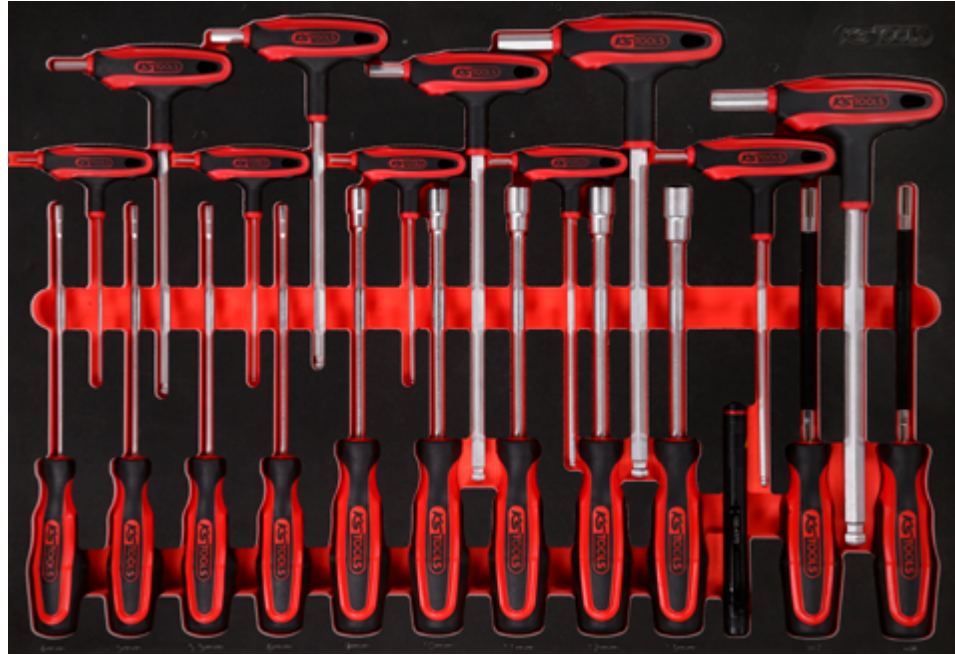

811.1022

M T-handle and screwdriver set

159,-^{EUR}

Pos.	Code	Description	pcs
1	159.1201	ERGOTORQUEplus Socket screwdriver, 4 mm	1
2	159.1202	ERGOTORQUEplus Socket screwdriver, 5 mm	1
3	159.1203	ERGOTORQUEplus Socket screwdriver, 5,5 mm	1
4	159.1204	ERGOTORQUEplus Socket screwdriver, 6 mm	1
5	159.1207	ERGOTORQUEplus Socket screwdriver, 9 mm	1
6	159.1208	ERGOTORQUEplus Socket screwdriver, 10 mm	1
7	159.1209	ERGOTORQUEplus Socket screwdriver, 11 mm	1
8	159.1210	ERGOTORQUEplus Socket screwdriver, 12 mm	1
9	159.1211	ERGOTORQUEplus Socket screwdriver, 13 mm	1
10	150.4370	perfectLight torch 85 lumen	1
11	159.1127	ERGOTORQUEplus Socket screwdriver, 7 mm	1
12	159.2128	ERGOTORQUEplus Socket screwdriver, 8 mm	1
13	151.8130	T-handle ball ended hexagon key wrench, 2 mm	1
14	151.8135	T-handle ball ended hexagon key wrench, 6 mm	1
15	151.8131	T-handle ball ended hexagon key wrench, 2,5 mm	1
16	151.8136	T-handle ball ended hexagon key wrench, 7 mm	1
17	151.8132	T-handle ball ended hexagon key wrench, 3 mm	1
18	151.8137	T-handle ball ended hexagon key wrench, 8 mm	1
19	151.8133	T-handle ball ended hexagon key wrench, 4 mm	1
20	151.8138	T-handle ball ended hexagon key wrench, 10 mm	1
21	151.8134	T-handle ball ended hexagon key wrench, 5 mm	1
22	151.8139	T-handle ball ended hexagon key wrench, 12 mm	1