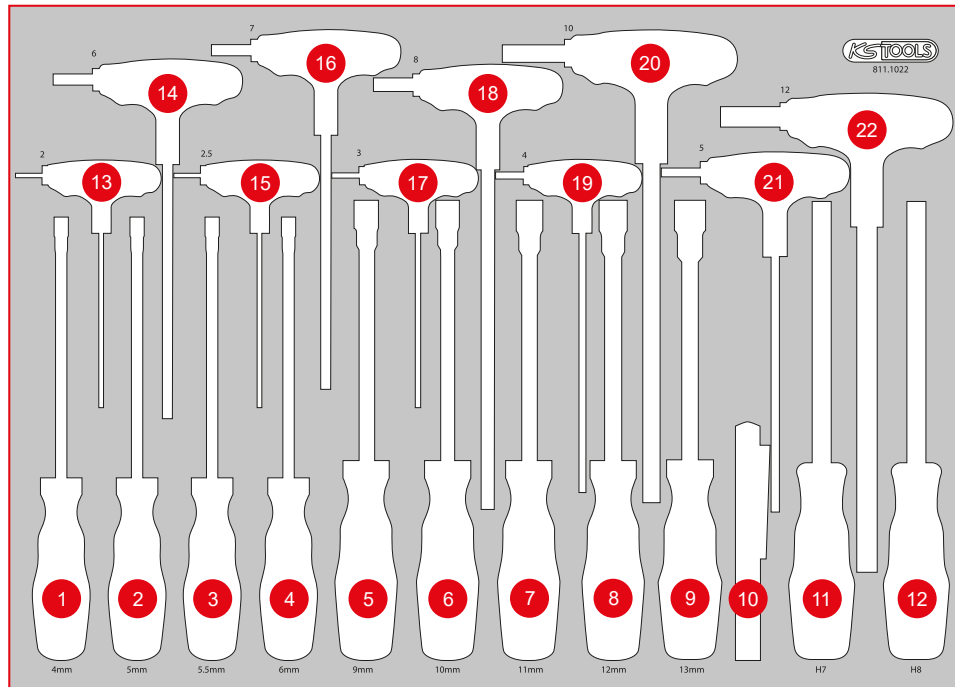

811.1022

M T-handle and screwdriver set

159,-^{EUR}

Pos.	Code	Description	pcs
1	159.1201	ERGOTORQUEplus Socket screwdriver, 4 mm	1
2	159.1202	ERGOTORQUEplus Socket screwdriver, 5 mm	1
3	159.1203	ERGOTORQUEplus Socket screwdriver, 5,5 mm	1
4	159.1204	ERGOTORQUEplus Socket screwdriver, 6 mm	1
5	159.1207	ERGOTORQUEplus Socket screwdriver, 9 mm	1
6	159.1208	ERGOTORQUEplus Socket screwdriver, 10 mm	1
7	159.1209	ERGOTORQUEplus Socket screwdriver, 11 mm	1
8	159.1210	ERGOTORQUEplus Socket screwdriver, 12 mm	1
9	159.1211	ERGOTORQUEplus Socket screwdriver, 13 mm	1
10	150.4370	perfectLight torch 85 lumen	1
11	159.1127	ERGOTORQUEplus Socket screwdriver, 7 mm	1
12	159.2128	ERGOTORQUEplus Socket screwdriver, 8 mm	1
13	151.8130	T-handle ball ended hexagon key wrench, 2 mm	1
14	151.8135	T-handle ball ended hexagon key wrench, 6 mm	1
15	151.8131	T-handle ball ended hexagon key wrench, 2,5 mm	1
16	151.8136	T-handle ball ended hexagon key wrench, 7 mm	1
17	151.8132	T-handle ball ended hexagon key wrench, 3 mm	1
18	151.8137	T-handle ball ended hexagon key wrench, 8 mm	1
19	151.8133	T-handle ball ended hexagon key wrench, 4 mm	1
20	151.8138	T-handle ball ended hexagon key wrench, 10 mm	1
21	151.8134	T-handle ball ended hexagon key wrench, 5 mm	1
22	151.8139	T-handle ball ended hexagon key wrench, 12 mm	1