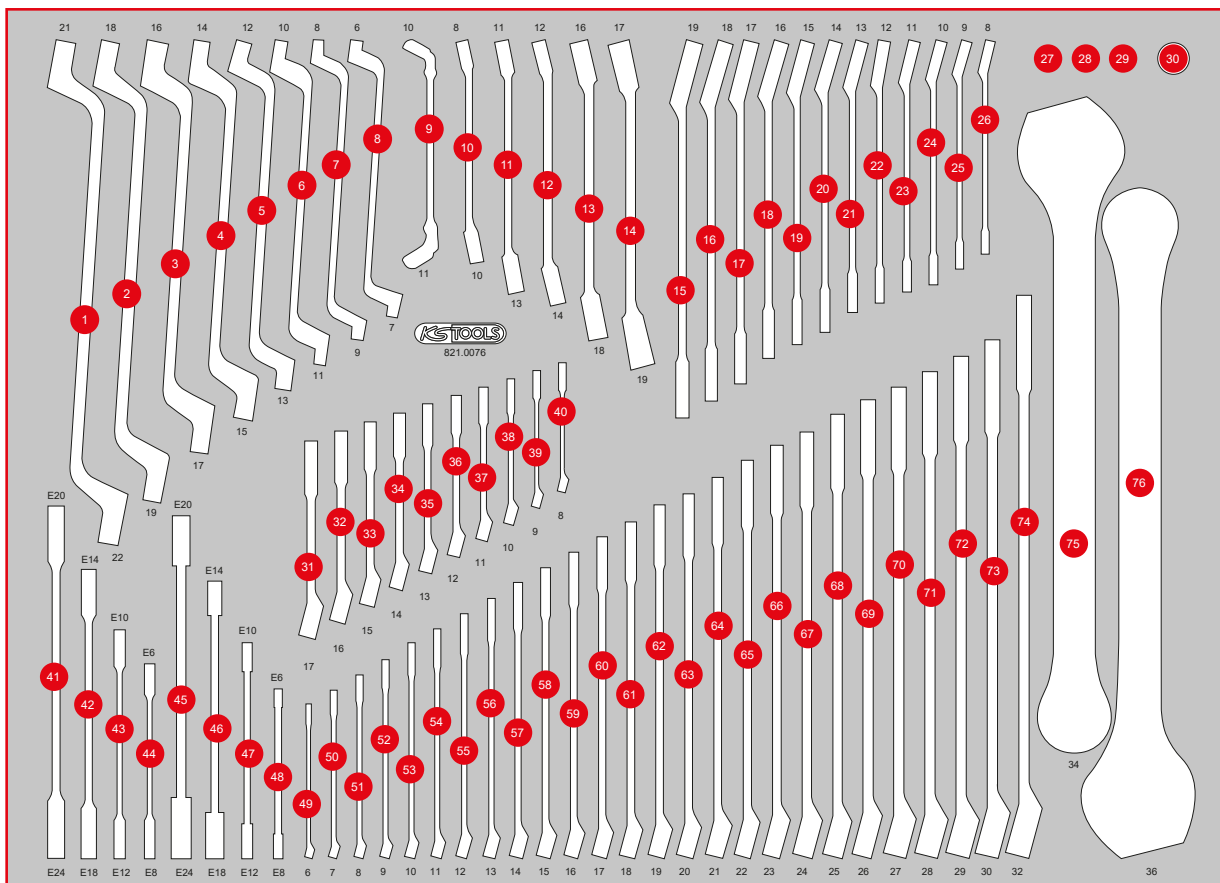

Pos.	Code	Description	pcs	Pos.	Code	Description	pcs	Pos.	Code	Description	pcs
37	518.0011	CHROMEplus Combination spanner, stubby, 11 mm	1	49	517.0606	Combination spanners, offset, 6 mm	1	66	517.0623	Combination spanners, offset, 23 mm	1
38	518.0010	CHROMEplus Combination spanner, stubby, 10 mm	1	50	517.0607	Combination spanners, offset, 7 mm	1	67	517.0624	Combination spanners, offset, 24 mm	1
39	518.0008	CHROMEplus Combination spanner, stubby, 9 mm	1	51	517.0608	Combination spanners, offset, 8 mm	1	68	517.0625	Combination spanners, offset, 25 mm	1
40	518.0007	CHROMEplus Combination spanner, stubby, 8 mm	1	52	517.0609	Combination spanners, offset, 9 mm	1	69	517.0626	Combination spanners, offset, 26 mm	1
41	503.4357	GEARplus Double ring ratchet spanner, E20 x E24	1	53	517.0610	Combination spanners, offset, 10 mm	1	70	517.0627	Combination spanners, offset, 27 mm	1
42	503.4355	GEARplus Double ring ratchet spanner, E14 x E18	1	54	517.0611	Combination spanners, offset, 11 mm	1	71	517.0628	Combination spanners, offset, 28 mm	1
43	503.4353	GEARplus Double ring ratchet spanner, E10 x E12	1	55	517.0612	Combination spanners, offset, 12 mm	1	72	517.0629	Combination spanners, offset, 29 mm	1
44	503.4351	GEARplus Double ring ratchet spanner, E6 x E8	1	56	517.0613	Combination spanners, offset, 13 mm	1	73	517.0630	Combination spanners, offset, 30 mm	1
45	911.0376	Double ring spanner for Torx E profile, E20 x E24	1	57	517.0614	Combination spanners, offset, 14 mm	1	74	517.0632	Combination spanners, offset, 32 mm	1
46	911.0374	Double ring spanner for Torx E profile, E14 x E18	1	58	517.0615	Combination spanners, offset, 15 mm	1	75	517.0634	Combination spanners, offset, 34 mm	1
47	911.0373	Double ring spanner for Torx E profile, E10 x E12	1	59	517.0616	Combination spanners, offset, 16 mm	1	76	517.0636	Combination spanners, offset, 36 mm	1
48	911.0371	Double ring spanner for Torx E profile, E6 x E8	1	60	517.0617	Combination spanners, offset, 17 mm	1				
				61	517.0618	Combination spanners, offset, 18 mm	1				
				62	517.0619	Combination spanners, offset, 19 mm	1				
				63	517.0620	Combination spanners, offset, 20 mm	1				
				64	517.0621	Combination spanners, offset, 21 mm	1				
				65	517.0622	Combination spanners, offset, 22 mm	1				

P 10
P 15
P 20
P 25
P 30
P 35
P 40
P 45
S
XL
L
M
Individual parts
Accessories