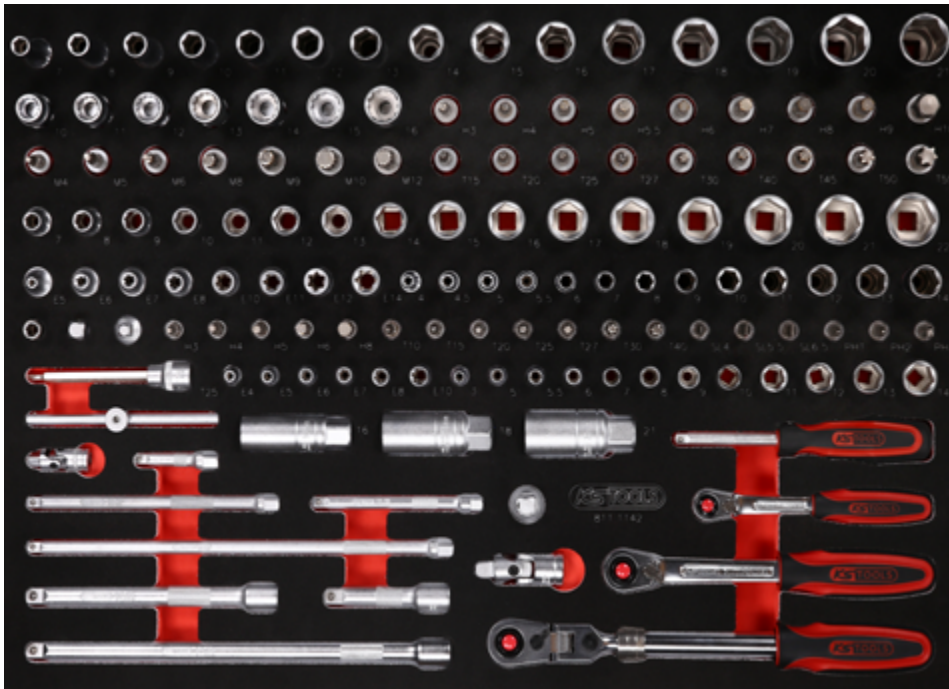

811.1142

M 1/4" + 3/8" socket spanner set

329,^{EUR}-

142

568 x 398

Pos.	Code	Description	pcs	Pos.	Code	Description	pcs	Pos.	Code	Description	pcs
1	917.4807	3/8" Hexagonal socket, deep, 7 mm	1	25	911.3865	3/8" Bit socket hexagon, 5 mm	1	49	917.3808	3/8" Hexagonal socket, 8 mm	1
2	917.3828	3/8" Hexagonal socket, deep, 8 mm	1	26	911.38655	3/8" Bit socket hexagon, 5,5 mm	1	50	917.3809	3/8" Hexagonal socket, 9 mm	1
3	917.3829	3/8" Hexagonal socket, deep, 9 mm	1	27	911.3866	3/8" Bit socket hexagon, 6 mm	1	51	917.3810	3/8" Hexagonal socket, 10 mm	1
4	917.3830	3/8" Hexagonal socket, deep, 10 mm	1	28	911.3867	3/8" Bit socket hexagon, 7 mm	1	52	917.3811	3/8" Hexagonal socket, 11 mm	1
5	917.3831	3/8" Hexagonal socket, deep, 11 mm	1	29	911.3868	3/8" Bit socket hexagon, 8 mm	1	53	917.3812	3/8" Hexagonal socket, 12 mm	1
6	917.3832	3/8" Hexagonal socket, deep, 12 mm	1	30	917.3969	3/8" Bit socket hexagon, 9 mm	1	54	917.3813	3/8" Hexagonal socket, 13 mm	1
7	917.3833	3/8" Hexagonal socket, deep, 13 mm	1	31	917.3857	3/8" Bit socket hexagon, 10 mm	1	55	917.3814	3/8" Hexagonal socket, 14 mm	1
8	917.3834	3/8" Hexagonal socket, deep, 14 mm	1	32	911.3918	3/8" Bit socket spline (XZN), M4	1	56	917.3815	3/8" Hexagonal socket, 15 mm	1
9	917.3835	3/8" Hexagonal socket, deep, 15 mm	1	33	911.3915	3/8" Bit socket spline (XZN), M5	1	57	917.3816	3/8" Hexagonal socket, 16 mm	1
10	917.3836	3/8" Hexagonal socket, deep, 16 mm	1	34	911.3916	3/8" Bit socket spline (XZN), M6	1	58	917.3817	3/8" Hexagonal socket, 17 mm	1
11	917.3837	3/8" Hexagonal socket, deep, 17 mm	1	35	911.3917	3/8" Bit socket spline (XZN), M8	1	59	917.3818	3/8" Hexagonal socket, 18 mm	1
12	917.3838	3/8" Hexagonal socket, deep, 18 mm	1	36	917.3901	3/8" Bit socket spline (XZN), M9	1	60	917.3819	3/8" Hexagonal socket, 19 mm	1
13	917.3839	3/8" Hexagonal socket, deep, 19 mm	1	37	911.3920	3/8" Bit socket spline (XZN), M10	1	61	917.3820	3/8" Hexagonal socket, 20 mm	1
14	917.3840	3/8" Hexagonal socket, deep, 20 mm	1	38	917.3903	3/8" Bit socket spline (XZN), M12	1	62	917.3821	3/8" Hexagonal socket, 21 mm	1
15	917.3841	3/8" Hexagonal socket, deep, 21 mm	1	39	911.3869	3/8" Bit socket Torx, T15	1	63	917.3822	3/8" Hexagonal socket, 22 mm	1
16	917.4851	3/8" 12-edge socket with joint, 10 mm	1	40	911.3870	3/8" Bit socket Torx, T20	1	64	911.4339	3/8" Torx E Socket, E5	1
17	917.4852	3/8" 12-edge socket with joint, 11 mm	1	41	911.3871	3/8" Bit socket Torx, T25	1	65	911.4340	3/8" Torx E Socket, E6	1
18	917.4853	3/8" 12-edge socket with joint, 12 mm	1	42	911.3872	3/8" Bit socket Torx, T27	1	66	911.4341	3/8" Torx E Socket, E7	1
19	917.4854	3/8" 12-edge socket with joint, 13 mm	1	43	911.3873	3/8" Bit socket Torx, T30	1	67	911.4342	3/8" Torx E Socket, E8	1
20	917.4855	3/8" 12-edge socket with joint, 14 mm	1	44	911.3874	3/8" Bit socket Torx, T40	1	68	911.4318	3/8" Torx E Socket, E10	1
21	917.4856	3/8" 12-edge socket with joint, 15 mm	1	45	911.3885	3/8" Bit socket Torx, T45	1	69	911.4319	3/8" Torx E Socket, E11	1
22	917.4857	3/8" 12-edge socket with joint, 16 mm	1	46	911.3884	3/8" Bit socket Torx, T50	1	70	911.4320	3/8" Torx E Socket, E12	1
23	911.3863	3/8" Bit socket hexagon, 3 mm	1	47	911.3888	3/8" Bit socket Torx, T55	1	71	911.4321	3/8" Torx E Socket, E14	1
24	911.3864	3/8" Bit socket hexagon, 4 mm	1	48	917.3807	3/8" Hexagonal socket, 7 mm	1	72	917.1448	1/4" Hexagonal socket, deep, 14 mm	1