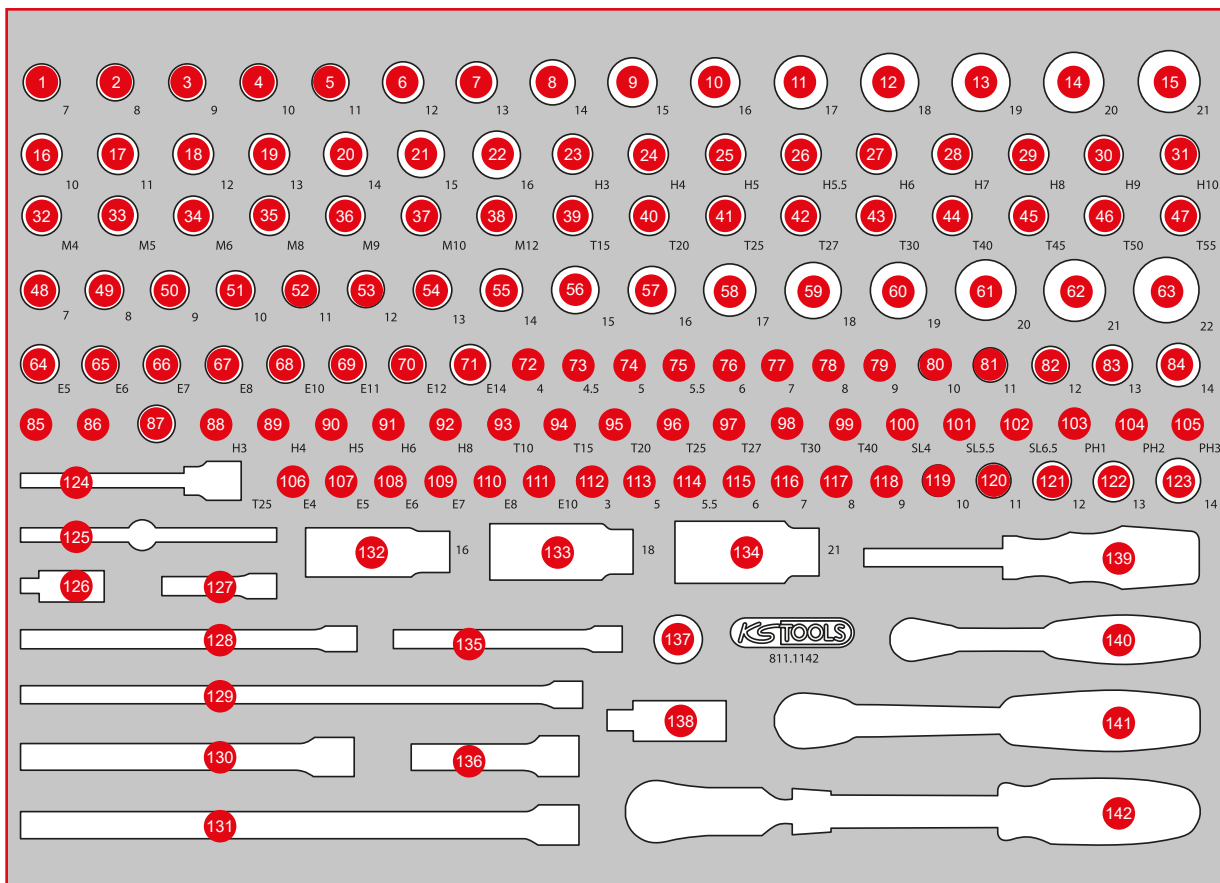

811.1142

M 1/4" + 3/8" socket spanner set

329,^{EUR}-

142

568 x 398

Pos.	Code	Description	pcs	Pos.	Code	Description	pcs	Pos.	Code	Description	pcs
1	917.4807	3/8" Hexagonal socket, deep, 7 mm	1	25	911.3865	3/8" Bit socket hexagon, 5 mm	1	49	917.3808	3/8" Hexagonal socket, 8 mm	1
2	917.3828	3/8" Hexagonal socket, deep, 8 mm	1	26	911.38655	3/8" Bit socket hexagon, 5,5 mm	1	50	917.3809	3/8" Hexagonal socket, 9 mm	1
3	917.3829	3/8" Hexagonal socket, deep, 9 mm	1	27	911.3866	3/8" Bit socket hexagon, 6 mm	1	51	917.3810	3/8" Hexagonal socket, 10 mm	1
4	917.3830	3/8" Hexagonal socket, deep, 10 mm	1	28	911.3867	3/8" Bit socket hexagon, 7 mm	1	52	917.3811	3/8" Hexagonal socket, 11 mm	1
5	917.3831	3/8" Hexagonal socket, deep, 11 mm	1	29	911.3868	3/8" Bit socket hexagon, 8 mm	1	53	917.3812	3/8" Hexagonal socket, 12 mm	1
6	917.3832	3/8" Hexagonal socket, deep, 12 mm	1	30	917.3969	3/8" Bit socket hexagon, 9 mm	1	54	917.3813	3/8" Hexagonal socket, 13 mm	1
7	917.3833	3/8" Hexagonal socket, deep, 13 mm	1	31	917.3857	3/8" Bit socket hexagon, 10 mm	1	55	917.3814	3/8" Hexagonal socket, 14 mm	1
8	917.3834	3/8" Hexagonal socket, deep, 14 mm	1	32	911.3918	3/8" Bit socket spline (XZN), M4	1	56	917.3815	3/8" Hexagonal socket, 15 mm	1
9	917.3835	3/8" Hexagonal socket, deep, 15 mm	1	33	911.3915	3/8" Bit socket spline (XZN), M5	1	57	917.3816	3/8" Hexagonal socket, 16 mm	1
10	917.3836	3/8" Hexagonal socket, deep, 16 mm	1	34	911.3916	3/8" Bit socket spline (XZN), M6	1	58	917.3817	3/8" Hexagonal socket, 17 mm	1
11	917.3837	3/8" Hexagonal socket, deep, 17 mm	1	35	911.3917	3/8" Bit socket spline (XZN), M8	1	59	917.3818	3/8" Hexagonal socket, 18 mm	1
12	917.3838	3/8" Hexagonal socket, deep, 18 mm	1	36	917.3901	3/8" Bit socket spline (XZN), M9	1	60	917.3819	3/8" Hexagonal socket, 19 mm	1
13	917.3839	3/8" Hexagonal socket, deep, 19 mm	1	37	911.3920	3/8" Bit socket spline (XZN), M10	1	61	917.3820	3/8" Hexagonal socket, 20 mm	1
14	917.3840	3/8" Hexagonal socket, deep, 20 mm	1	38	917.3903	3/8" Bit socket spline (XZN), M12	1	62	917.3821	3/8" Hexagonal socket, 21 mm	1
15	917.3841	3/8" Hexagonal socket, deep, 21 mm	1	39	911.3869	3/8" Bit socket Torx, T15	1	63	917.3822	3/8" Hexagonal socket, 22 mm	1
16	917.4851	3/8" 12-edge socket with joint, 10 mm	1	40	911.3870	3/8" Bit socket Torx, T20	1	64	911.4339	3/8" Torx E Socket, E5	1
17	917.4852	3/8" 12-edge socket with joint, 11 mm	1	41	911.3871	3/8" Bit socket Torx, T25	1	65	911.4340	3/8" Torx E Socket, E6	1
18	917.4853	3/8" 12-edge socket with joint, 12 mm	1	42	911.3872	3/8" Bit socket Torx, T27	1	66	911.4341	3/8" Torx E Socket, E7	1
19	917.4854	3/8" 12-edge socket with joint, 13 mm	1	43	911.3873	3/8" Bit socket Torx, T30	1	67	911.4342	3/8" Torx E Socket, E8	1
20	917.4855	3/8" 12-edge socket with joint, 14 mm	1	44	911.3874	3/8" Bit socket Torx, T40	1	68	911.4318	3/8" Torx E Socket, E10	1
21	917.4856	3/8" 12-edge socket with joint, 15 mm	1	45	911.3885	3/8" Bit socket Torx, T45	1	69	911.4319	3/8" Torx E Socket, E11	1
22	917.4857	3/8" 12-edge socket with joint, 16 mm	1	46	911.3884	3/8" Bit socket Torx, T50	1	70	911.4320	3/8" Torx E Socket, E12	1
23	911.3863	3/8" Bit socket hexagon, 3 mm	1	47	911.3888	3/8" Bit socket Torx, T55	1	71	911.4321	3/8" Torx E Socket, E14	1
24	911.3864	3/8" Bit socket hexagon, 4 mm	1	48	917.3807	3/8" Hexagonal socket, 7 mm	1	72	917.1448	1/4" Hexagonal socket, deep, 14 mm	1