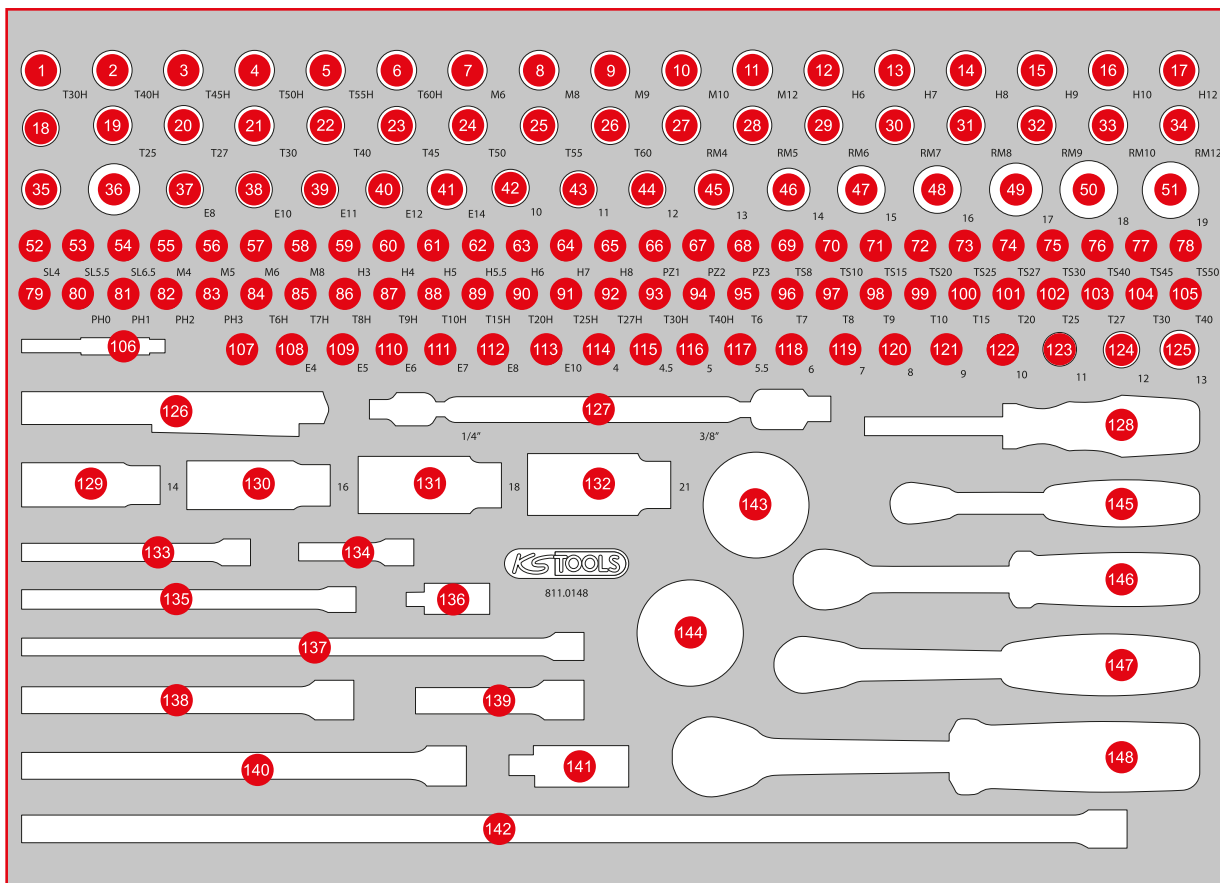

811.0148

M 1/4" + 3/8" socket spanner set

399, — ^{EUR}

1PCS
148

568 x 398

Pos.	Code	Description	pcs	Pos.	Code	Description	pcs	Pos.	Code	Description	pcs
1	911.3965	3/8" Bit socket Torx tamperproof, TB30	1	26	911.3889	3/8" Bit socket Torx, T60	1	51	917.3819	3/8" Hexagonal socket, 19 mm	1
2	911.3966	3/8" Bit socket Torx tamperproof, TB40	1	27	917.3921	3/8" RIBE® Bit socket, M4	1	52	911.1418	1/4" Bit socket slot, 4 mm	1
3	911.3967	3/8" Bit socket Torx tamperproof, TB45	1	28	917.3922	3/8" RIBE® Bit socket, M5	1	53	911.1419	1/4" Bit socket slot, 5,5 mm	1
4	911.3968	3/8" Bit socket Torx tamperproof, TB50	1	29	917.3923	3/8" RIBE® Bit socket, M6	1	54	917.1421	1/4" Bit socket slot, 6,5 mm	1
5	911.3969	3/8" Bit socket Torx tamperproof, TB55	1	30	917.3924	3/8" RIBE® Bit socket, M7	1	55	917.1541	1/4" Bit socket spline (XZN), M4	1
6	911.3970	3/8" Bit socket Torx tamperproof, TB60	1	31	917.3925	3/8" RIBE® Bit socket, M8	1	56	917.1542	1/4" Bit socket spline (XZN), M5	1
7	911.3916	3/8" Bit socket spline (XZN), M6	1	32	917.3926	3/8" RIBE® Bit socket, M9	1	57	917.1543	1/4" Bit socket spline (XZN), M6	1
8	911.3917	3/8" Bit socket spline (XZN), M8	1	33	917.3927	3/8" RIBE® Bit socket, M10	1	58	917.1545	1/4" Bit socket spline (XZN), M8	1
9	917.3901	3/8" Bit socket spline (XZN), M9	1	34	917.3928	3/8" RIBE® Bit socket, M12	1	59	911.1436	1/4" Bit socket hexagon, 3 mm	1
10	911.3920	3/8" Bit socket spline (XZN), M10	1	35	911.3892	Adaptor, 3/8" Fx1/2" M	1	60	911.1437	1/4" Bit socket hexagon, 4 mm	1
11	917.3903	3/8" Bit socket spline (XZN), M12	1	36	911.3826	3/8" Sliding / reducing adaptor, 1/2" F x 3/8" M	1	61	911.1438	1/4" Bit socket hexagon, 5 mm	1
12	911.3866	3/8" Bit socket hexagon, 6 mm	1	37	911.4342	3/8" Torx E Socket, E8	1	62	911.14385	1/4" Bit socket hexagon, 5,5 mm	1
13	911.3867	3/8" Bit socket hexagon, 7 mm	1	38	911.4318	3/8" Torx E Socket, E10	1	63	911.1439	1/4" Bit socket hexagon, 6 mm	1
14	911.3868	3/8" Bit socket hexagon, 8 mm	1	39	911.4319	3/8" Torx E Socket, E11	1	64	911.1440	1/4" Bit socket hexagon, 7 mm	1
15	917.3969	3/8" Bit socket hexagon, 9 mm	1	40	911.4320	3/8" Torx E Socket, E12	1	65	911.1441	1/4" Bit socket hexagon, 8 mm	1
16	917.3857	3/8" Bit socket hexagon, 10 mm	1	41	911.4321	3/8" Torx E Socket, E14	1	66	911.1401	1/4" Bit socket, PZ1	1
17	911.3862	3/8" Bit socket hexagon, 12 mm	1	42	917.3810	3/8" Hexagonal socket, 10 mm	1	67	911.1402	1/4" Bit socket, PZ2	1
18	911.3897	Reducing adaptor, 3/8"Fx1/4" M	1	43	917.3811	3/8" Hexagonal socket, 11 mm	1	68	911.1403	1/4" Bit socket, PZ3	1
19	911.3871	3/8" Bit socket Torx, T25	1	44	917.3812	3/8" Hexagonal socket, 12 mm	1	69	917.1578	1/4" Torx Plus bit socket 8IPR	1
20	911.3872	3/8" Bit socket Torx, T27	1	45	917.3813	3/8" Hexagonal socket, 13 mm	1	70	911.1701	1/4" Bit socket five star tamperproof, TS10	1
21	911.3873	3/8" Bit socket Torx, T30	1	46	917.3814	3/8" Hexagonal socket, 14 mm	1	71	911.1702	1/4" Bit socket five star tamperproof, TS15	1
22	911.3874	3/8" Bit socket Torx, T40	1	47	917.3815	3/8" Hexagonal socket, 15 mm	1	72	911.1703	1/4" Bit socket five star tamperproof, TS20	1
23	911.3885	3/8" Bit socket Torx, T45	1	48	917.3816	3/8" Hexagonal socket, 16 mm	1	73	911.1704	1/4" Bit socket five star tamperproof, TS25	1
24	911.3884	3/8" Bit socket Torx, T50	1	49	917.3817	3/8" Hexagonal socket, 17 mm	1	74	911.1705	1/4" Bit socket five star tamperproof, TS27	1
25	911.3888	3/8" Bit socket Torx, T55	1	50	917.3818	3/8" Hexagonal socket, 18 mm	1	75	911.1706	1/4" Bit socket five star tamperproof, TS30	1