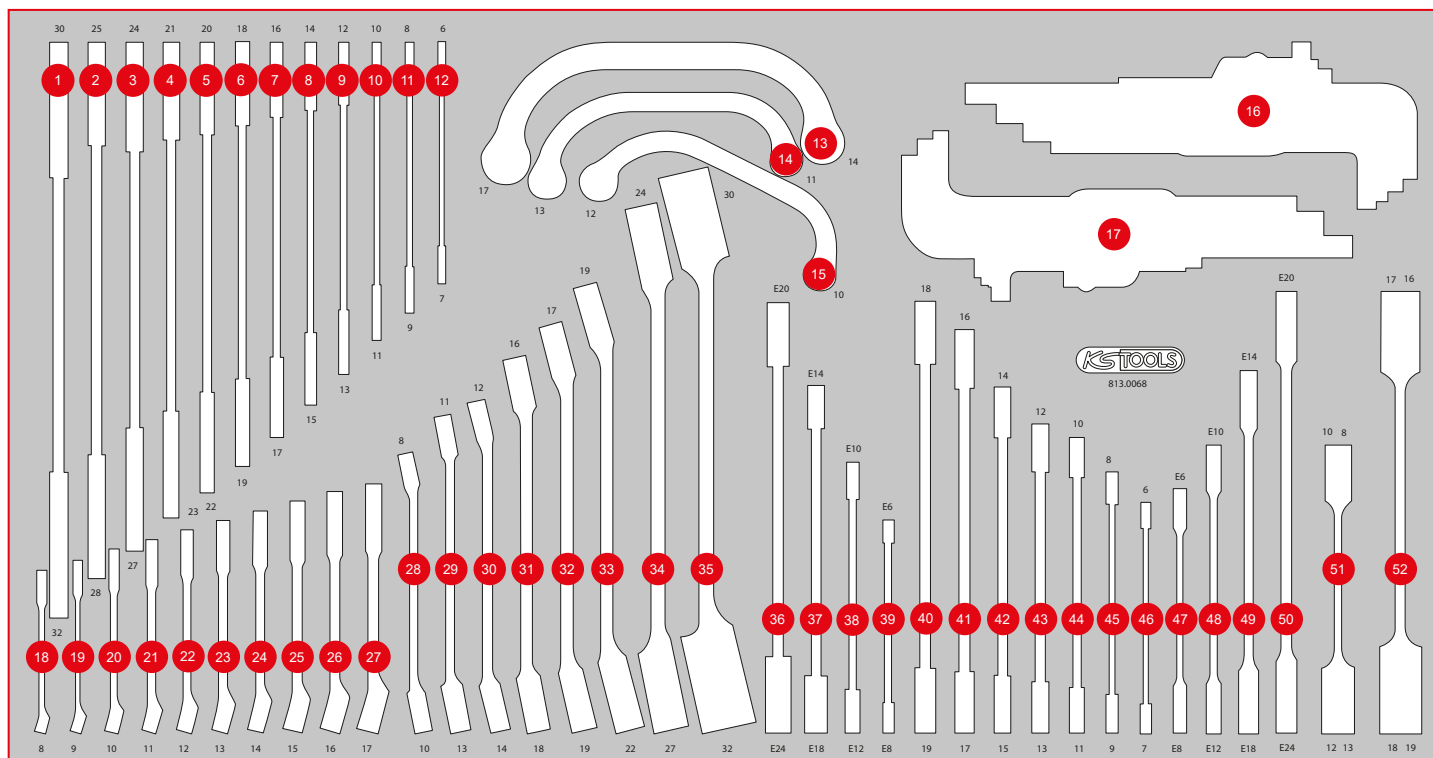

813.0068

L Screw spanner set

449,^{EUR}-

IPCS
68

755 x 398

P25

Pos.	Code	Description	pcs	Pos.	Code	Description	pcs	Pos.	Code	Description	pcs
1	517.0718	Double open ended spanners, 30 x 32 mm	1	13	518.0856	CHROMEplus Starter and block spanner, 14 x 17 mm	1	20	518.0010	CHROMEplus Combination spanner, stubby, 10 mm	1
2	517.0737	Double open ended spanners, 25 x 28 mm	1	14	518.0853	CHROMEplus Starter and block spanner, 11 x 13 mm	1	21	518.0011	CHROMEplus Combination spanner, stubby, 11 mm	1
3	517.0716	Double open ended spanners, 24 x 27 mm	1	15	518.0852	CHROMEplus Starter and block spanner, 10 x 12 mm	1	22	518.0012	CHROMEplus Combination spanner, stubby, 12 mm	1
4	517.0715	Double open ended spanners, 21 x 23 mm	1	16	151.4530	Ball ended Torx key wrench set, extra long and bent 108°, 9 pcs	9	23	518.0013	CHROMEplus Combination spanner, stubby, 13 mm	1
5	517.0714	Double open ended spanners, 20 x 22 mm	1	17	151.4420	Ball ended hexagon key wrench set, extra long, 9 pcs	9	24	518.0014	CHROMEplus Combination spanner, stubby, 14 mm	1
6	517.0712	Double open ended spanners, 18 x 19 mm	1	18	518.0007	CHROMEplus Combination spanner, stubby, 8 mm	1	25	518.0015	CHROMEplus Combination spanner, stubby, 15 mm	1
7	517.0710	Double open ended spanners, 16 x 17 mm	1	19	518.0008	CHROMEplus Combination spanner, stubby, 9 mm	1	26	518.0016	CHROMEplus Combination spanner, stubby, 16 mm	1
8	517.0709	Double open ended spanners, 14 x 15 mm	1								
9	517.0707	Double open ended spanners, 12 x 13 mm	1								
10	517.0704	Double open ended spanners, 10 x 11 mm	1								
11	517.0702	Double open ended spanners, 8 x 9 mm	1								
12	517.0701	Double open ended spanners, 6 x 7 mm	1								