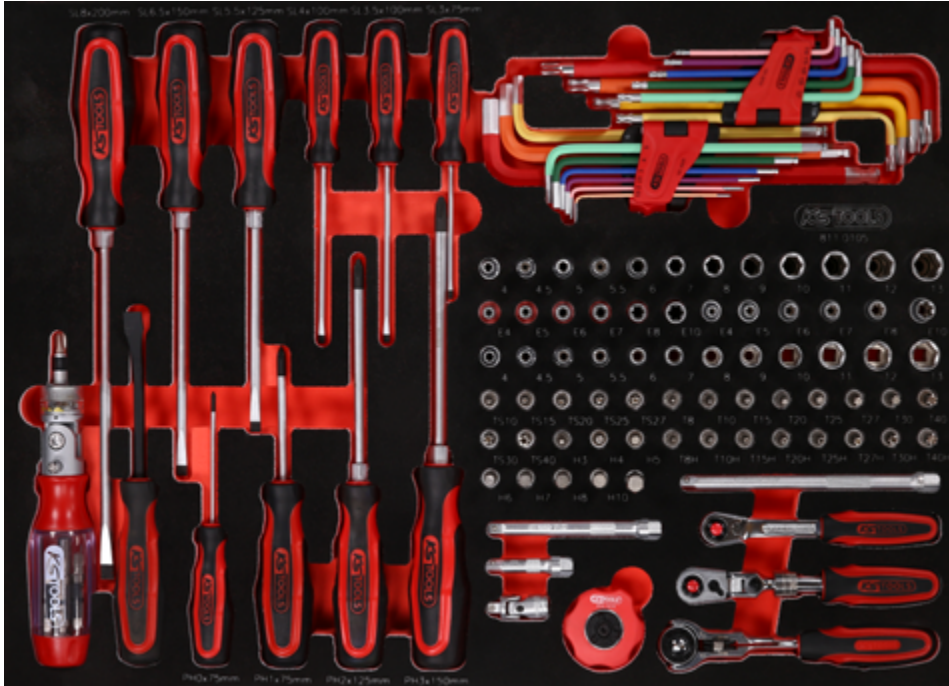

811.0105

**M** 1/4" socket spanner and screwdriver set

**259,<sup>EUR</sup>-**

105

568 x 398

Pos.	Code	Description	pcs	Pos.	Code	Description	pcs	Pos.	Code	Description	pcs
1	159.1011	ERGOTORQUEplus screwdriver for slotted screws, 8 mm, 315 mm long	1	13	151.4420	Ball ended hexagon key wrench set, extra long, 9 pcs	9	30	917.2404	1/4" Torx E Socket, deep, E7	1
2	159.1009	ERGOTORQUEplus screwdriver for slotted screws, 6,5 mm, 255 mm long	1	14	151.4530	Ball ended Torx key wrench set, extra long and bent 108°, 9 pcs	9	31	917.2405	1/4" Torx E Socket, deep, E8	1
3	159.1006	ERGOTORQUEplus screwdriver for slotted screws, 5,5 mm, 230 mm long	1	15	917.1525	1/4" Hexagonal socket, deep, 4mm	1	32	917.2406	1/4" Torx E Socket, deep, E10	1
4	159.1004	ERGOTORQUEplus screwdriver for slotted screws, 4 mm, 180 mm long	1	16	917.1526	1/4" Hexagonal socket, deep, 4,5 mm	1	33	911.4313	1/4" Torx E Socket, E4	1
5	159.1112	ERGOTORQUEplus screwdriver for slotted screws, 3,5 mm, 180 mm long	1	17	917.1527	1/4" Hexagonal socket, deep, 5 mm	1	34	911.4314	1/4" Torx E Socket, E5	1
6	159.1002	ERGOTORQUEplus screwdriver for slotted screws, 3 mm, 155 mm long	1	18	917.1528	1/4" Hexagonal socket, deep, 5,5 mm	1	35	911.4315	1/4" Torx E Socket, E6	1
7	911.2470	1/4" Ratchet bit screwdriver, 190mm	1	19	917.1426	1/4" Hexagonal socket, deep, 6 mm	1	36	911.4316	1/4" Torx E Socket, E7	1
8	911.8101	Pry bar, 11x115mm	1	20	917.1427	1/4" Hexagonal socket, deep, 7 mm	1	37	911.4317	1/4" Torx E Socket, E8	1
9	159.1027	ERGOTORQUEplus screwdriver for screws PH, PH0, 155mm	1	21	917.1428	1/4" Hexagonal socket, deep, 8 mm	1	38	911.4332	1/4" Torx E Socket, E10	1
10	159.1020	ERGOTORQUEplus screwdriver for screws, PH1, 180 mm	1	22	917.1429	1/4" Hexagonal socket, deep, 9 mm	1	39	917.1404	1/4" Hexagonal socket, 4,5 mm	1
11	159.1022	ERGOTORQUEplus screwdriver for screws PH, PH2, 230mm	1	23	917.1430	1/4" Hexagonal socket, deep, 10 mm	1	40	917.14045	1/4" Hexagonal socket, 4,5 mm	1
12	159.1024	ERGOTORQUEplus screwdriver for screws PH, PH3, 265mm	1	24	917.1431	1/4" Hexagonal socket, deep, 11 mm	1	41	917.1405	1/4" Hexagonal socket, 5 mm	1
				25	917.1432	1/4" Hexagonal socket, deep, 12 mm	1	42	917.14055	1/4" Hexagonal socket, 5,5 mm	1
				26	917.1433	1/4" Hexagonal socket, deep, 13 mm	1	43	917.1406	1/4" Hexagonal socket, 6 mm	1
				27	917.2401	1/4" Torx E Socket, deep, E4	1	44	917.1407	1/4" Hexagonal socket, 7 mm	1
				28	917.2402	1/4" Torx E Socket, deep, E5	1	45	917.1408	1/4" Hexagonal socket, 8 mm	1
				29	917.2403	1/4" Torx E Socket, deep, E6	1	46	917.1409	1/4" Hexagonal socket, 9 mm	1
								47	917.1410	1/4" Hexagonal socket, 10 mm	1
								48	917.1411	1/4" Hexagonal socket, 11 mm	1