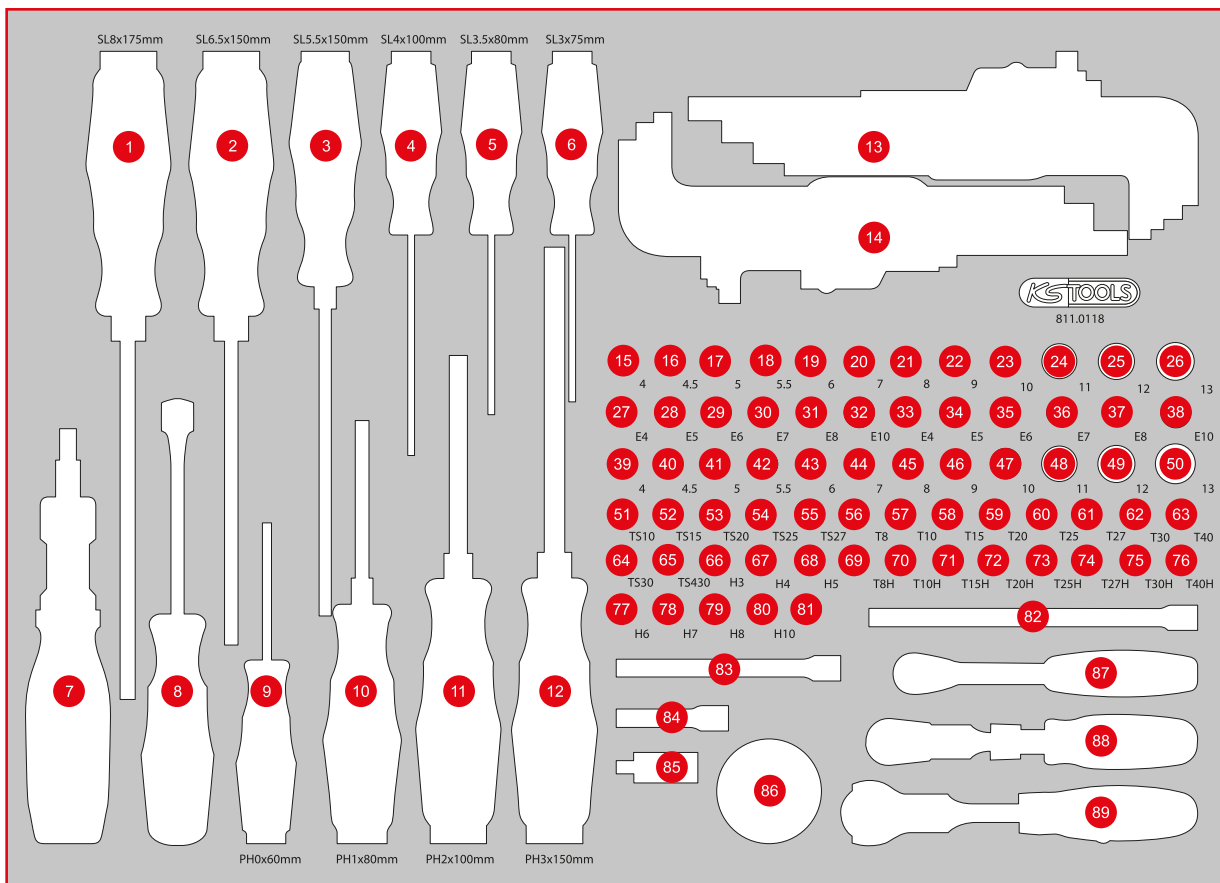

811.0105

**M** 1/4" socket spanner and screwdriver set

**259,<sup>EUR</sup>-**

105

568 x 398

Pos.	Code	Description	pcs	Pos.	Code	Description	pcs	Pos.	Code	Description	pcs
1	159.1011	ERGOTORQUEplus screwdriver for slotted screws, 8 mm, 315 mm long	1	13	151.4420	Ball ended hexagon key wrench set, extra long, 9 pcs	9	30	917.2404	1/4" Torx E Socket, deep, E7	1
2	159.1009	ERGOTORQUEplus screwdriver for slotted screws, 6,5 mm, 255 mm long	1	14	151.4530	Ball ended Torx key wrench set, extra long and bent 108°, 9 pcs	9	31	917.2405	1/4" Torx E Socket, deep, E8	1
3	159.1006	ERGOTORQUEplus screwdriver for slotted screws, 5,5 mm, 230 mm long	1	15	917.1525	1/4" Hexagonal socket, deep, 4mm	1	32	917.2406	1/4" Torx E Socket, deep, E10	1
4	159.1004	ERGOTORQUEplus screwdriver for slotted screws, 4 mm, 180 mm long	1	16	917.1526	1/4" Hexagonal socket, deep, 4,5 mm	1	33	911.4313	1/4" Torx E Socket, E4	1
5	159.1112	ERGOTORQUEplus screwdriver for slotted screws, 3,5 mm, 180 mm long	1	17	917.1527	1/4" Hexagonal socket, deep, 5 mm	1	34	911.4314	1/4" Torx E Socket, E5	1
6	159.1002	ERGOTORQUEplus screwdriver for slotted screws, 3 mm, 155 mm long	1	18	917.1528	1/4" Hexagonal socket, deep, 5,5 mm	1	35	911.4315	1/4" Torx E Socket, E6	1
7	911.2470	1/4" Ratchet bit screwdriver, 190mm	1	19	917.1426	1/4" Hexagonal socket, deep, 6 mm	1	36	911.4316	1/4" Torx E Socket, E7	1
8	911.8101	Pry bar, 11x115mm	1	20	917.1427	1/4" Hexagonal socket, deep, 7 mm	1	37	911.4317	1/4" Torx E Socket, E8	1
9	159.1027	ERGOTORQUEplus screwdriver for screws PH, PH0, 155mm	1	21	917.1428	1/4" Hexagonal socket, deep, 8 mm	1	38	911.4332	1/4" Torx E Socket, E10	1
10	159.1020	ERGOTORQUEplus screwdriver for screws, PH1, 180 mm	1	22	917.1429	1/4" Hexagonal socket, deep, 9 mm	1	39	917.1404	1/4" Hexagonal socket, 4,5 mm	1
11	159.1022	ERGOTORQUEplus screwdriver for screws PH, PH2, 230mm	1	23	917.1430	1/4" Hexagonal socket, deep, 10 mm	1	40	917.14045	1/4" Hexagonal socket, 4,5 mm	1
12	159.1024	ERGOTORQUEplus screwdriver for screws PH, PH3, 265mm	1	24	917.1431	1/4" Hexagonal socket, deep, 11 mm	1	41	917.1405	1/4" Hexagonal socket, 5 mm	1
				25	917.1432	1/4" Hexagonal socket, deep, 12 mm	1	42	917.14055	1/4" Hexagonal socket, 5,5 mm	1
				26	917.1433	1/4" Hexagonal socket, deep, 13 mm	1	43	917.1406	1/4" Hexagonal socket, 6 mm	1
				27	917.2401	1/4" Torx E Socket, deep, E4	1	44	917.1407	1/4" Hexagonal socket, 7 mm	1
				28	917.2402	1/4" Torx E Socket, deep, E5	1	45	917.1408	1/4" Hexagonal socket, 8 mm	1
				29	917.2403	1/4" Torx E Socket, deep, E6	1	46	917.1409	1/4" Hexagonal socket, 9 mm	1
								47	917.1410	1/4" Hexagonal socket, 10 mm	1
								48	917.1411	1/4" Hexagonal socket, 11 mm	1