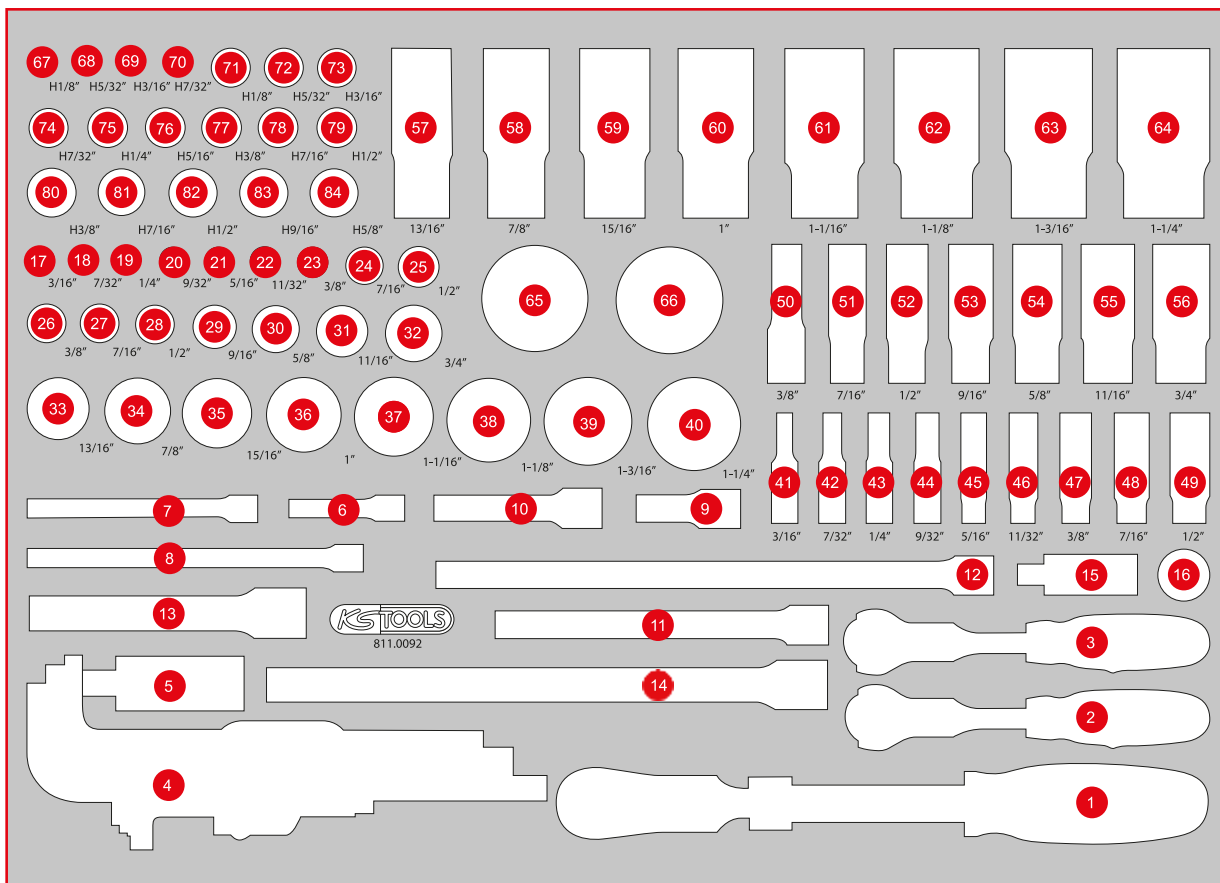

811.0092

M 1/4" + 3/8" + 1/2" Socket spanner set

309, — ^{EUR}

92

568 x 398

Pos.	Code	Description	pcs	Pos.	Code	Description	pcs	Pos.	Code	Description	pcs
1	914.1220	1/2" SlimPOWER Telescopic reversible ratchet, 72 teeth	1	13	911.1202	1/2" Extensions, 125 mm	1	28	911.4000	3/8" 12 Point socket, 1/2"	1
2	914.3815	3/8" MODIFIX mini T-handle swivel head ratchet, 72 teeth, 0° + 90°	1	14	911.1203	1/2" Extensions, 250 mm	1	29	911.4001	3/8" 12 Point socket, 9/16"	1
3	914.1405	1/4" MODIFIX mini T-handle swivel head ratchet, 72 teeth	1	15	911.3850	3/8" Universal joint	1	30	911.4003	3/8" 12 Point socket, 5/8"	1
4	151.4520	KBall ended hexagon key wrench set, extra long, 9 pcs, imperial	9	16	911.3826	3/8" Sliding / reducing adaptor, 1/2" F x 3/8" M	1	31	911.4004	3/8" 12 Point socket, 11/16"	1
5	911.1250	1/2" Universal joint	1	17	917.1474	1/4" 12 Point socket, 3/16"	1	32	911.4005	3/8" 12 Point socket, 3/4"	1
6	911.1423	1/4" Extension with hexagon drive, 50 mm	1	18	917.1475	1/4" 12 Point socket, 7/32"	1	33	917.1380	1/2" 12 Point socket, 13/16"	1
7	911.1424	1/4" Extension with hexagon drive, 100 mm	1	19	917.1476	1/4" 12 Point socket, 1/4"	1	34	917.1381	1/2" 12 Point socket, 7/8"	1
8	911.1451	1/4" Extension with hexagon drive, 150 mm	1	20	917.1477	1/4" 12 Point socket, 9/32"	1	35	917.1382	1/2" 12 Point socket, 15/16"	1
9	911.3852	3/8" Extension with knurling, 45 mm	1	21	917.1478	1/4" 12 Point socket, 5/16"	1	36	917.1383	1/2" 12 Point socket, 1"	1
10	911.3801	3/8" Extension with knurling, 75 mm	1	22	917.1479	1/4" 12 Point socket, 11/32"	1	37	917.1384	1/2" 12 Point socket, 1.1/16"	1
11	911.3802	3/8" Extension with knurling, 150 mm	1	23	917.1480	1/4" 12 Point socket, 3/8"	1	38	917.1385	1/2" 12 Point socket, 1.1/8"	1
12	911.3803	3/8" Extension with knurling, 250 mm	1	24	917.1481	1/4" 12 Point socket, 7/16"	1	39	917.1386	1/2" 12 Point socket, 1.3/16"	1
				25	917.1482	1/4" 12 Point socket, 1/2"	1	40	917.1387	1/2" 12 Point socket, 1.1/4"	1
				26	917.3851	3/8" 12 Point socket, 3/8"	1	41	917.1565	1/4" 12 Point socket deep 3/16"	1
				27	917.3852	3/8" 12 Point socket, 7/16"	1	42	917.1566	1/4" 12 Point socket deep 7/32"	1