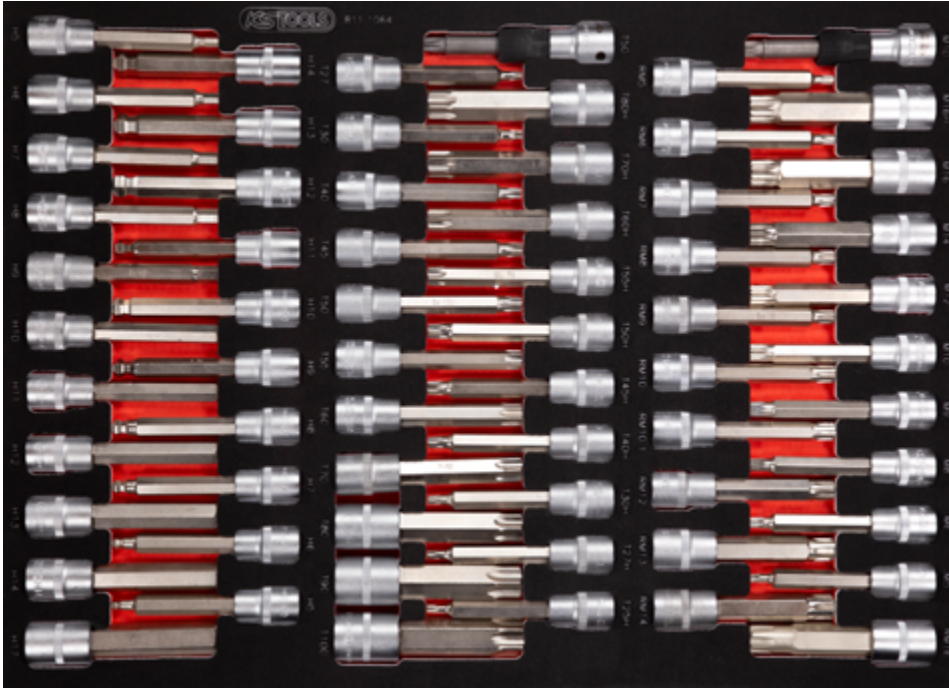

811.1064

**M** 1/2" Screwdriver bit set

**259, <sup>EUR</sup>-**

64

568 x 398

Pos.	Code	Description	pcs	Pos.	Code	Description	pcs	Pos.	Code	Description	pcs
1	911.1325	1/2" Bit socket hexagon, long, 5 mm	1	12	911.1697	Hex bit socket, ball ended, long, 1/2", 14mm	1	23	911.1524	1/2" Bit socket Torx, long, T30	1
2	911.1326	1/2" Bit socket hexagon, long, 6 mm	1	13	911.1696	Hex bit socket, ball ended, long, 1/2", 13 mm	1	24	911.1525	1/2" Bit socket Torx, long, T40	1
3	911.1327	1/2" Bit socket hexagon, long, 7 mm	1	14	911.1662	Hex bit socket, ball ended, long, 1/2", 12 mm	1	25	911.1526	1/2" Bit socket Torx, long, T45	1
4	911.1328	1/2" Bit socket hexagon, long, 8 mm	1	15	911.1695	Hex bit socket, ball ended, long, 1/2", 11 mm	1	26	911.1527	1/2" Bit socket Torx, long, T50	1
5	911.1329	1/2" Bit socket hexagon, long, 9 mm	1	16	911.1660	Hex bit socket, ball ended, long, 1/2", 10 mm	1	27	911.1528	1/2" Bit socket Torx, long, T55	1
6	911.1330	1/2" Bit socket hexagon, long, 10 mm	1	17	911.1659	Hex bit socket, ball ended, long, 1/2", 9 mm	1	28	911.1529	1/2" Bit socket Torx, long, T60	1
7	911.5353	1/2" Bit socket hexagon, long, 11 mm	1	18	911.1658	Hex bit socket, ball ended, long, 1/2", 8 mm	1	29	911.1517	1/2" Bit socket Torx, long, T70	1
8	911.1332	1/2" Bit socket hexagon, long, 12 mm	1	19	911.1657	Hex bit socket, ball ended, long, 1/2", 7 mm	1	30	911.5308	1/2" Bit socket Torx, long, T80	1
9	911.5354	1/2" Bit socket hexagon, long, 13 mm	1	20	911.1656	Hex bit socket, ball ended, long, 1/2", 6 mm	1	31	911.5389	TX bit socket deep, 1/2", T90	1
10	917.1332	1/2" Bit socket hexagon, long, 14 mm	1	21	911.1655	Hex bit socket, ball ended, long, 1/2", 5 mm	1	32	911.5388	1/2" Bit socket Torx, long, T100	1
11	911.1337	1/2" Bit socket hexagon, long, 17 mm	1	22	911.1523	1/2" Bit socket Torx, long, T27	1	33	911.1632	1/2" Bit socket Torx tamperproof, long, TB80	1