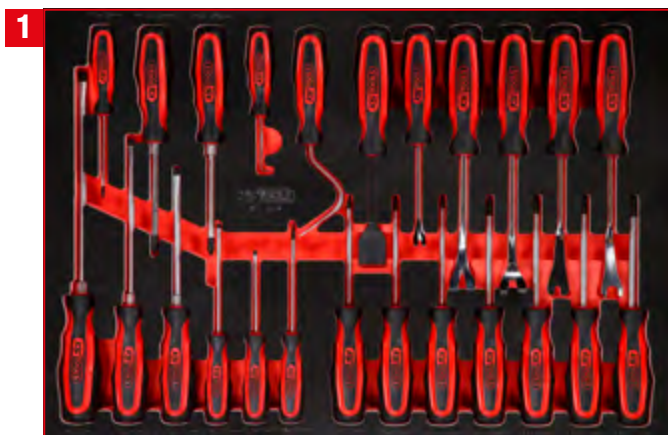

# P15 workshop tool trolley set with 403 tools for 7 drawers

815.7403

IPCS  
403

M

**BUNDLE PRICE!**

**7 x M  
403 pcs**

**1.949,<sup>EUR</sup>—**

815.7403

Screwdriver set in foam insert

811.3024

For a detailed list of tools, see page 192

IPCS  
24

1/4" + 3/8" socket spanner set in foam insert

811.0156

For a detailed list of tools, see page 144

IPCS  
156

3  
1/2" socket spanner set in foam insert

811.0066

For a detailed list of tools, see page 154

4  
1/2" socket spanner and screwdriver bit set

811.0063

For a detailed list of tools, see page 160

5  
Screw spanner set in foam insert