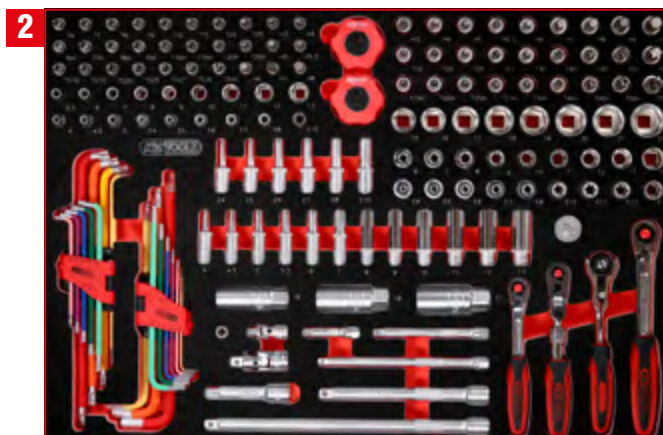

# P15 workshop tool trolley set with 403 tools for 7 drawers

815.7403

IPCS  
403

M

**BUNDLE PRICE!**

**7 x M  
403 pcs**

**1.949,<sup>EUR</sup>—**

815.7403

Screwdriver set in foam insert

811.3024

For a detailed list of tools, see page 192

IPCS  
24

1/4" + 3/8" socket spanner set in foam insert

811.0156

For a detailed list of tools, see page 144

IPCS  
156

3  
1/2" socket spanner set in foam insert

811.0066

For a detailed list of tools, see page 154

4  
1/2" socket spanner and screwdriver bit set

811.0063

For a detailed list of tools, see page 160

5  
Screw spanner set in foam insert