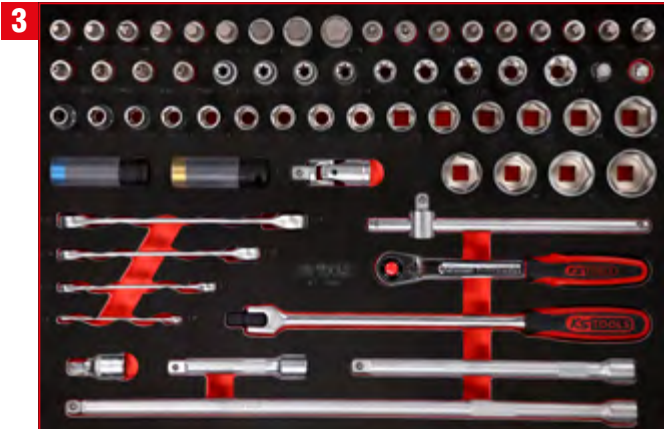

Screwdriver set in foam insert

811.3024

For a detailed list of tools, see page 192

IPCS  
24

1/4" + 3/8" socket spanner set in foam insert

811.0156

For a detailed list of tools, see page 144

IPCS  
156

3  
1/2" socket spanner set in foam insert

811.0066

For a detailed list of tools, see page 154

4  
1/2" socket spanner and screwdriver bit set

811.0063

For a detailed list of tools, see page 160

5  
Screw spanner set in foam insert