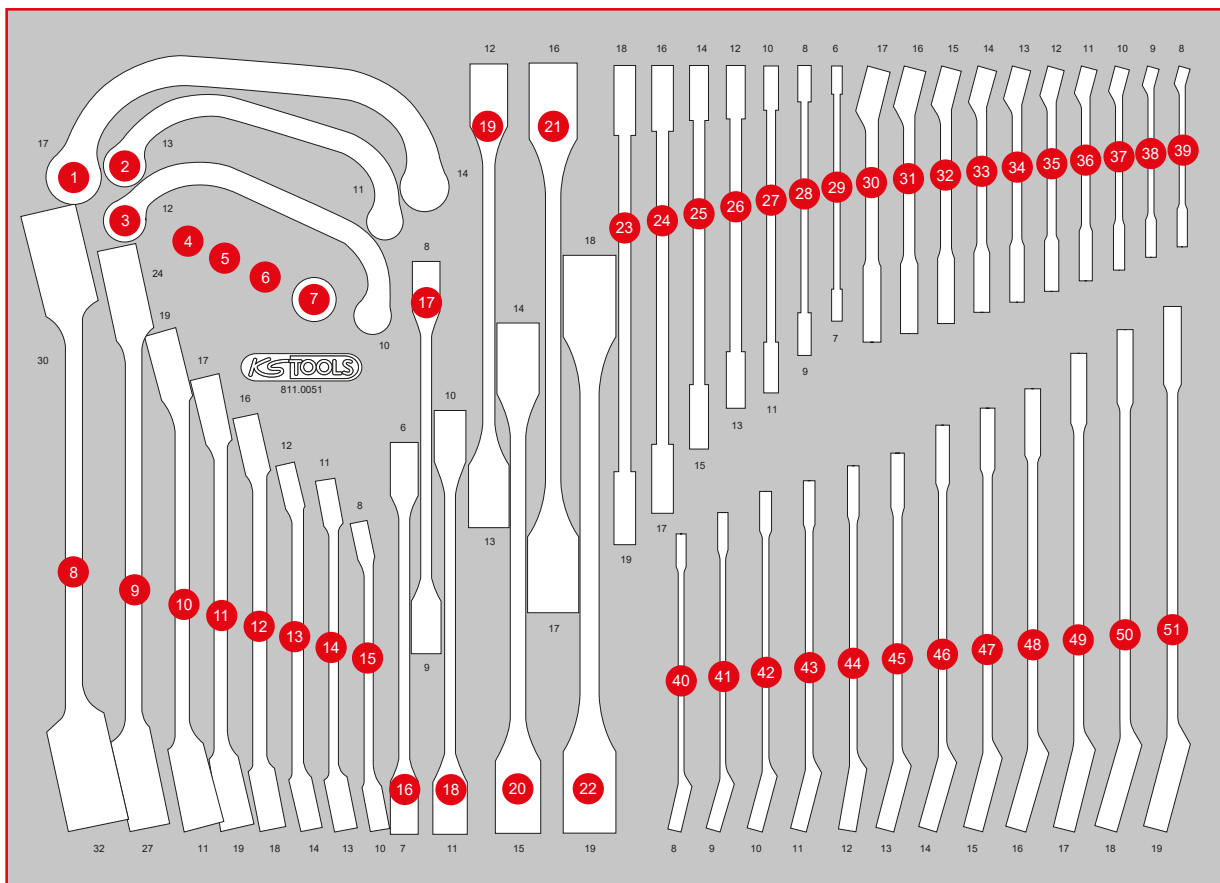

Pos.	Code	Description	pcs	Pos.	Code	Description	pcs	Pos.	Code	Description	pcs
33	518.0014	CHROMEplus Combination spanner, stubby, 14 mm	1	41	503.4609	GEARplus reversing combination ratcheting spanner, 9 mm	1	48	503.4616	GEARplus reversing combination ratcheting spanner, 16 mm	1
34	518.0013	CHROMEplus Combination spanner, stubby, 13 mm	1	42	503.4610	GEARplus reversing combination ratcheting spanner, 10 mm	1	49	503.4617	GEARplus reversing combination ratcheting spanner, 17 mm	1
35	518.0012	CHROMEplus Combination spanner, stubby, 12 mm	1	43	503.4611	GEARplus reversing combination ratcheting spanner, 11 mm	1	50	503.4618	GEARplus reversing combination ratcheting spanner, 18 mm	1
36	518.0011	CHROMEplus Combination spanner, stubby, 11 mm	1	44	503.4612	GEARplus reversing combination ratcheting spanner, 12 mm	1	51	503.4619	GEARplus reversing combination ratcheting spanner, 19 mm	1
37	518.0010	CHROMEplus Combination spanner, stubby, 10 mm	1	45	503.4613	GEARplus reversing combination ratcheting spanner, 13 mm	1				
38	518.0008	CHROMEplus Combination spanner, stubby, 9 mm	1	46	503.4614	GEARplus reversing combination ratcheting spanner, 14 mm	1				
39	518.0007	CHROMEplus Combination spanner, stubby, 8 mm	1	47	503.4615	GEARplus reversing combination ratcheting spanner, 15 mm	1				
40	503.4608	GEARplus reversing combination ratcheting spanner, 8 mm	1								

P 10

P 15

P 20

P 25

P 30

P 35

P 40

P 45

M

L

S

XL

Individual parts

Accessories