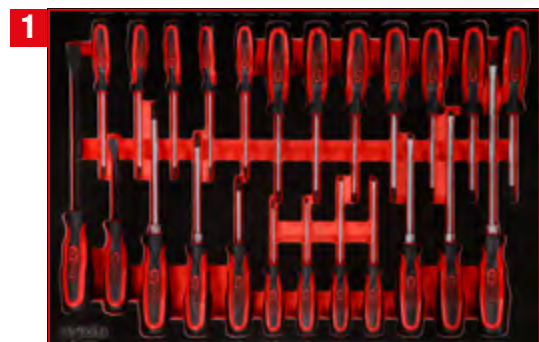

P10 workshop tool trolley set with 271 tools for 6 drawers

810.6271

M

BUNDLE PRICE!

6 x M / 271 pcs

1.849,-^{EUR}

810.6271

IPCS
24

Screwdriver set in foam insert

811.0024

For a detailed list of tools, see page 186