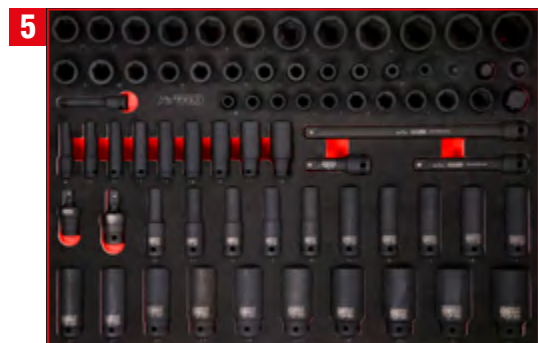

1/2" socket spanner set in foam insert

811.0095

For a detailed list of tools, see page 158

IPCS  
53

Screw spanner set in foam insert

811.0053

For a detailed list of tools, see page 214

IPCS  
73