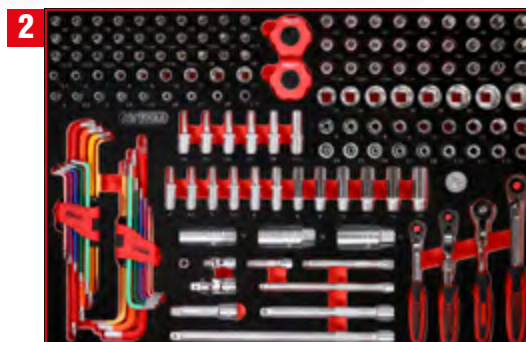

# P15 workshop tool trolley set with 423 tools for 6 drawers

815.6423

M

**BUNDLE PRICE!**

6 x M / 423 pcs

**2.249,<sup>EUR</sup><sub>—</sub>**

815.6423

IPCS  
24

Screwdriver set in foam insert

811.0024

For a detailed list of tools, see page 186

IPCS  
156

1/4" + 3/8" socket spanner set in foam insert

811.0156

For a detailed list of tools, see page 144

IPCS  
95

1/2" socket spanner set in foam insert

811.0095

For a detailed list of tools, see page 158

IPCS  
53

Screw spanner set in foam insert

811.0053

For a detailed list of tools, see page 214

IPCS  
73