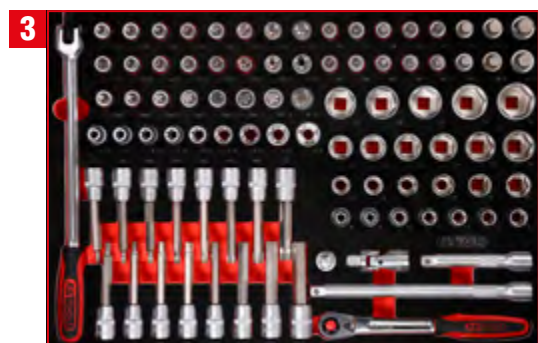

Screwdriver set in foam insert

811.0024

For a detailed list of tools, see page 186

IPCS  
156

1/4" + 3/8" socket spanner set in foam insert

811.0156

For a detailed list of tools, see page 144

IPCS  
95

1/2" socket spanner set in foam insert

811.0095

For a detailed list of tools, see page 158

IPCS  
53

Screw spanner set in foam insert

811.0053

For a detailed list of tools, see page 214

IPCS  
73