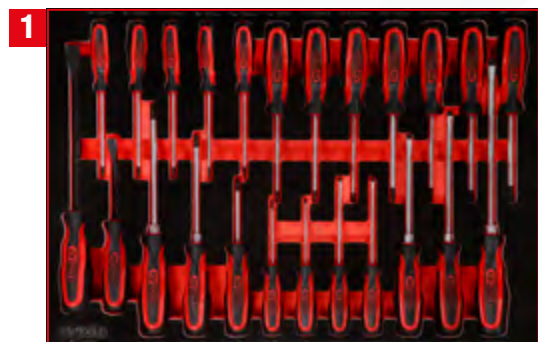

# P15 workshop tool trolley set with 423 tools for 6 drawers

815.6423

M

**BUNDLE PRICE!**

6 x M / 423 pcs

**2.249,<sup>EUR</sup><sub>—</sub>**

815.6423

IPCS  
24

Screwdriver set in foam insert

811.0024

For a detailed list of tools, see page 186

IPCS  
156

1/4" + 3/8" socket spanner set in foam insert

811.0156

For a detailed list of tools, see page 144

IPCS  
95

1/2" socket spanner set in foam insert

811.0095

For a detailed list of tools, see page 158

IPCS  
53

Screw spanner set in foam insert

811.0053

For a detailed list of tools, see page 214

IPCS  
73