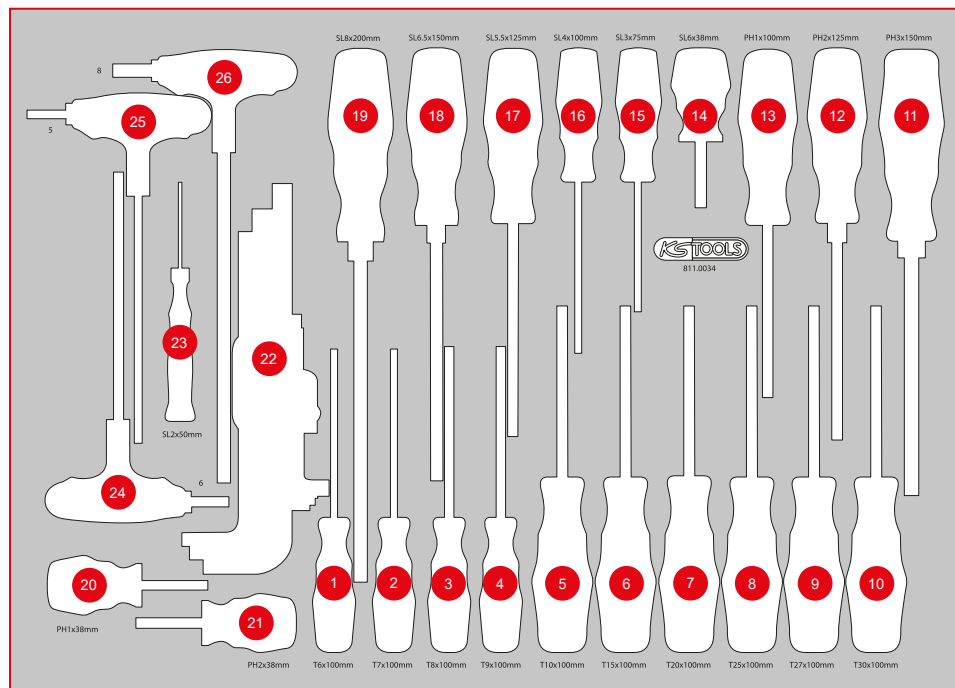

811.0034

M Screwdriver set

129,- EUR

Pos.	Code	Description	pcs
1	159.1134	ERGOTORQUEplus screwdriver, Torx, T6	1
2	159.1135	ERGOTORQUEplus screwdriver, Torx, T7	1
3	159.1030	ERGOTORQUEplus screwdriver, Torx, T8	1
4	159.1031	ERGOTORQUEplus screwdriver, Torx, T9	1
5	159.1032	ERGOTORQUEplus screwdriver, Torx, T10	1
6	159.1033	ERGOTORQUEplus screwdriver, Torx, T15	1
7	159.1034	ERGOTORQUEplus screwdriver, Torx, T20	1
8	159.1035	ERGOTORQUEplus screwdriver, Torx, T25	1
9	159.1036	ERGOTORQUEplus screwdriver, Torx, T27	1
10	159.1037	ERGOTORQUEplus screwdriver, Torx, T30	1
11	159.1024	ERGOTORQUEplus screwdriver for screws PH, PH3, 265 mm	1
12	159.1022	ERGOTORQUEplus screwdriver for screws PH, PH2, 230 mm	1
13	159.1029	ERGOTORQUEplus screwdriver for screws PH, PH1, 205 mm	1
14	159.1001	ERGOTORQUEplus screwdriver for slotted screws, 6 mm, stubby	1
15	159.1002	ERGOTORQUEplus screwdriver for slotted screws, 3 mm, 155 mm	1
16	159.1004	ERGOTORQUEplus screwdriver for slotted screws, 4 mm, 180 mm	1
17	159.1006	ERGOTORQUEplus screwdriver for slotted screws, 5,5 mm, 230 mm	1
18	159.1009	ERGOTORQUEplus screwdriver for slotted screws, 6,5 mm, 255 mm	1
19	159.1011	ERGOTORQUEplus screwdriver for slotted screws, 8 mm, 315 mm	1
20	159.1141	ERGOTORQUEplus screwdriver for screws PH, PH1, stubby	1
21	159.1026	ERGOTORQUEplus screwdriver for screws PH, PH2, stubby	1
22	151.4420	Ball ended hexagon key wrench set, extra long, 9 pcs	9
23	500.7109	Precision screwdriver, slot, 2 mm	1
24	151.8135	T-handle ball ended hexagon key wrench, 6 mm	1
25	151.8134	T-handle ball ended hexagon key wrench, 5 mm	1
26	151.8137	T-handle ball ended hexagon key wrench, 8 mm	1

P 10

P 15

P 20

P 25

P 30

P 35

P 40

P 45

M

L

S

Individual parts

Accessories