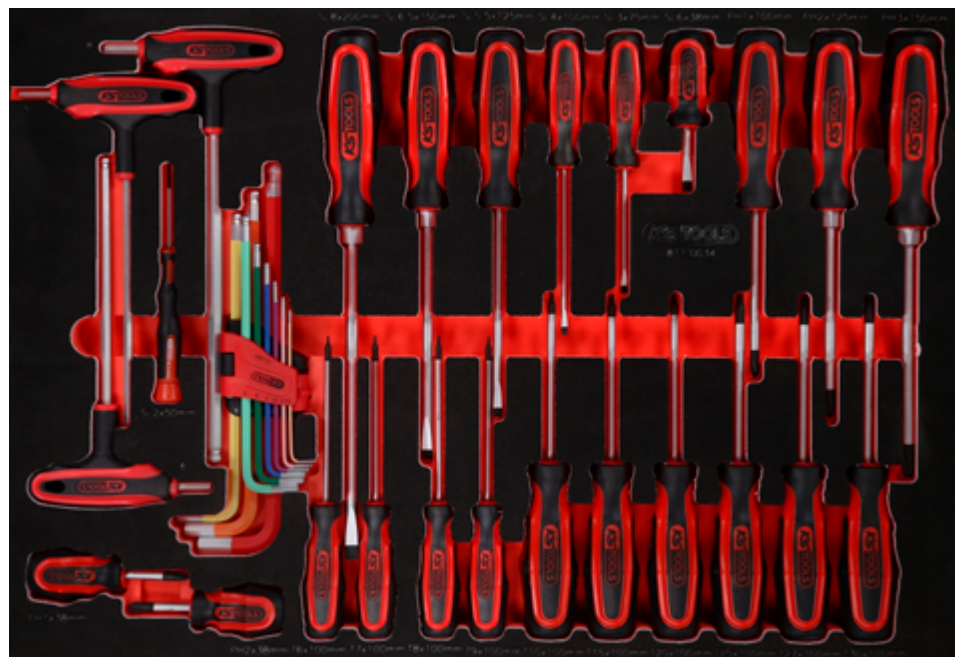

811.0034

M Screwdriver set

129,- EUR

Pos.	Code	Description	pcs
1	159.1134	ERGOTORQUEplus screwdriver, Torx, T6	1
2	159.1135	ERGOTORQUEplus screwdriver, Torx, T7	1
3	159.1030	ERGOTORQUEplus screwdriver, Torx, T8	1
4	159.1031	ERGOTORQUEplus screwdriver, Torx, T9	1
5	159.1032	ERGOTORQUEplus screwdriver, Torx, T10	1
6	159.1033	ERGOTORQUEplus screwdriver, Torx, T15	1
7	159.1034	ERGOTORQUEplus screwdriver, Torx, T20	1
8	159.1035	ERGOTORQUEplus screwdriver, Torx, T25	1
9	159.1036	ERGOTORQUEplus screwdriver, Torx, T27	1
10	159.1037	ERGOTORQUEplus screwdriver, Torx, T30	1
11	159.1024	ERGOTORQUEplus screwdriver for screws PH, PH3, 265 mm	1
12	159.1022	ERGOTORQUEplus screwdriver for screws PH, PH2, 230 mm	1
13	159.1029	ERGOTORQUEplus screwdriver for screws PH, PH1, 205 mm	1
14	159.1001	ERGOTORQUEplus screwdriver for slotted screws, 6 mm, stubby	1
15	159.1002	ERGOTORQUEplus screwdriver for slotted screws, 3 mm, 155 mm	1
16	159.1004	ERGOTORQUEplus screwdriver for slotted screws, 4 mm, 180 mm	1
17	159.1006	ERGOTORQUEplus screwdriver for slotted screws, 5,5 mm, 230 mm	1
18	159.1009	ERGOTORQUEplus screwdriver for slotted screws, 6,5 mm, 255 mm	1
19	159.1011	ERGOTORQUEplus screwdriver for slotted screws, 8 mm, 315 mm	1
20	159.1141	ERGOTORQUEplus screwdriver for screws PH, PH1, stubby	1
21	159.1026	ERGOTORQUEplus screwdriver for screws PH, PH2, stubby	1
22	151.4420	Ball ended hexagon key wrench set, extra long, 9 pcs	9
23	500.7109	Precision screwdriver, slot, 2 mm	1
24	151.8135	T-handle ball ended hexagon key wrench, 6 mm	1
25	151.8134	T-handle ball ended hexagon key wrench, 5 mm	1
26	151.8137	T-handle ball ended hexagon key wrench, 8 mm	1