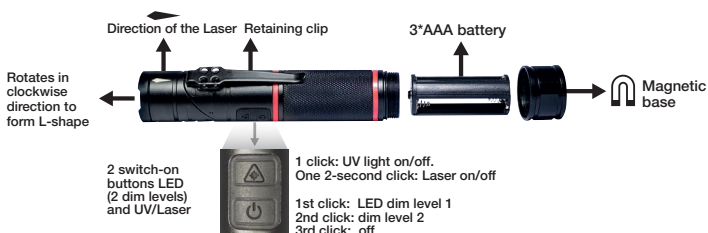

Wiha Light Multi-Flashlight

Wiha Light multi-flashlight

Product characteristics

Flashlight with swivelling head and 3 integrated functions: LED, laser, UV light. Scope of delivery with battery.

	Dim level 1	Dim level 2
LED brightness	100 Lumen	310 Lumen
LED lifetime	10h30min	3h
LED	CREE XPG2 S4	
Beam range	65m	
Max. intensity	1100 cd / 1100 lux	
Drop protection	1m	
Protection level	IP4X	
Battery	Standard 3*AAA	
Laser specifications	0,4 – 1mW, Laser Kategorie 2	
UV specifications	min 390nm / max 400nm	

*Measurement readings based on the enclosed batteries

Performance features

- Retaining clip and magnetic positioner on the base allows you to keep hands free for other tasks
- Integrated laser makes it easier to fix position more precisely and project measurements for ceiling installations, for example. Switch-on delayed by 2 seconds when switch-on button is pressed. The arrow mark indicates the direction of the laser.
- Can be used for technical inspection thanks to integrated UV light.