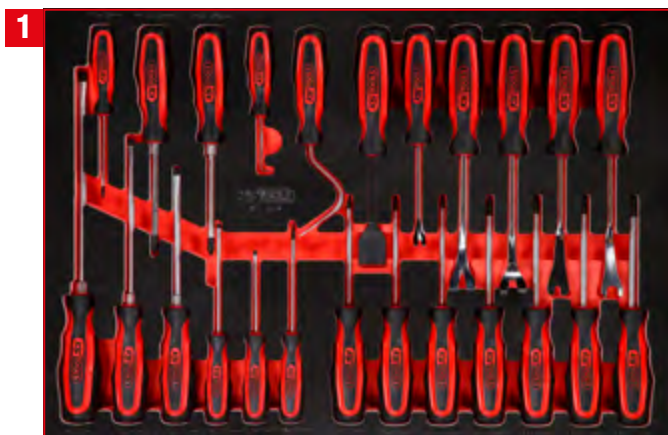

P10 workshop tool trolley set with 403 tools for 7 drawers

810.7403

IPCS
403

M

BUNDLE PRICE!

**7 x M
403 pcs**

1.849,--

810.7403

Screwdriver set in
foam insert

811.3024

For a detailed list of tools, see page 192

IPCS
24

1/4" + 3/8" socket
spanner set in foam insert

811.0156

For a detailed list of tools, see page 144

IPCS
156

1/2" socket spanner set in foam insert

811.0066

For a detailed list of tools, see page 154

1/2" socket spanner / screwdriver bit set

811.0063

For a detailed list of tools, see page 160

Screw spanner set in foam insert