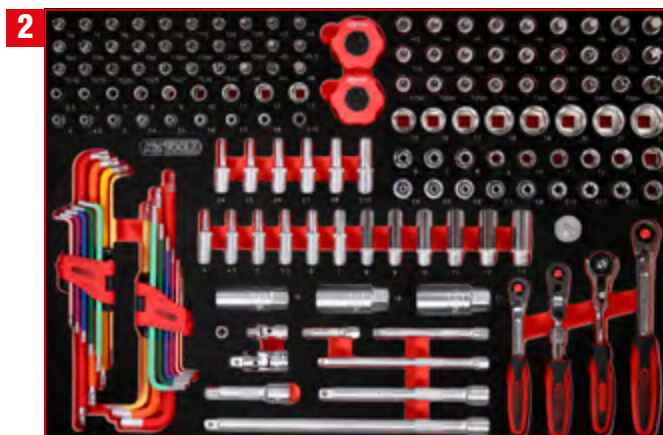

P10 workshop tool trolley set with 403 tools for 7 drawers

810.7403

IPCS
403

M

BUNDLE PRICE!

**7 x M
403 pcs**

1.849,--

810.7403

Screwdriver set in
foam insert

811.3024

For a detailed list of tools, see page 192

IPCS
24

1/4" + 3/8" socket
spanner set in foam insert

811.0156

For a detailed list of tools, see page 144

IPCS
156

1/2" socket spanner set in foam insert

811.0066

For a detailed list of tools, see page 154

1/2" socket spanner / screwdriver bit set

811.0063

For a detailed list of tools, see page 160

Screw spanner set in foam insert