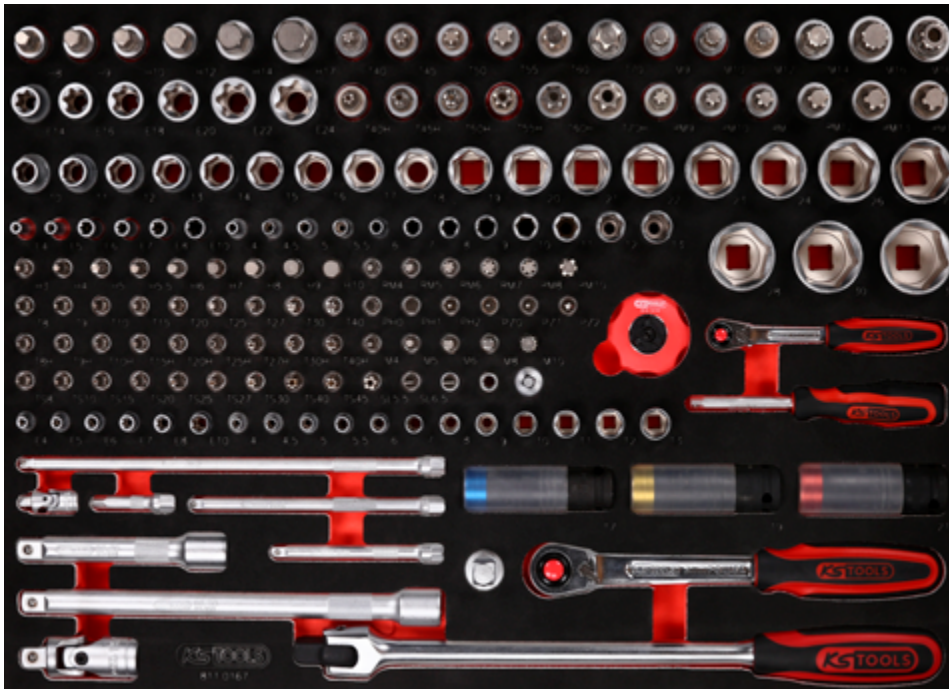

811.0167

M 1/4" + 1/2" socket spanner set

379,^{EUR}-

1PCS
167

568 x 398

Pos.	Code	Description	pcs	Pos.	Code	Description	pcs	Pos.	Code	Description	pcs
1	911.1308	1/2" Bit socket hexagon, short, 8 mm	1	29	911.1379	1/2" Bit socket Torx tamperproof, TB60	1	58	917.2402	1/4" Torx E Socket, deep, E5	1
2	911.1309	1/2" Bit socket hexagon, short, 9 mm	1	30	911.1380	1/2" Bit socket Torx tamperproof, TB70	1	59	917.2403	1/4" Torx E Socket, deep, E6	1
3	911.1310	1/2" Bit socket hexagon, short, 10 mm	1	31	911.4515	Bit socket for RIBE screws, M9, length 55 mm	1	60	917.2404	1/4" Torx E Socket, deep, E7	1
4	911.1312	1/2" Bit socket hexagon, short, 12 mm	1	32	911.4516	Bit socket for RIBE screws, M10, Length 55 mm	1	61	917.2405	1/4" Torx E Socket, deep, E8	1
5	911.1314	1/2" Bit socket hexagon, short, 14 mm	1	33	911.4551	Bit socket for RIBE screws, M10.1, Length 55 mm	1	62	917.2406	1/4" Torx E Socket, deep, E10	1
6	911.1317	1/2" Bit socket hexagon, short, 17 mm	1	34	911.4517	Bit socket for RIBE screws, M12, Length 55 mm	1	63	917.1525	1/4" Hexagonal socket, deep, 4 mm	1
7	911.1365	1/2" Bit socket Torx, T40	1	35	911.4518	Bit socket for RIBE screws, M13, Length 55 mm	1	64	917.1526	1/4" Hexagonal socket, deep, 4,5 mm	1
8	911.1366	1/2" Bit socket Torx, T45	1	36	911.4519	Bit socket for RIBE screws, M14, Length 55 mm	1	65	917.1527	1/4" Hexagonal socket, deep, 5 mm	1
9	911.1367	1/2" Bit socket Torx, T50	1	37	917.1210	1/2" Hexagonal socket, 10 mm	1	66	917.1528	1/4" Hexagonal socket, deep, 5,5 mm	1
10	911.1368	1/2" Bit socket Torx, T55	1	38	917.1211	1/2" Hexagonal socket, 11 mm	1	67	917.1426	1/4" Hexagonal socket, deep, 6 mm	1
11	911.1369	1/2" Bit socket Torx, T60	1	39	917.1212	1/2" Hexagonal socket, 12 mm	1	68	917.1427	1/4" Hexagonal socket, deep, 7 mm	1
12	911.1370	1/2" Bit socket Torx, T70	1	40	917.1213	1/2" Hexagonal socket, 13 mm	1	69	917.1428	1/4" Hexagonal socket, deep, 8 mm	1
13	911.1313	1/2" Bit socket spline (XZN), M9, 55 mm	1	41	917.1214	1/2" Hexagonal socket, 14 mm	1	70	917.1429	1/4" Hexagonal socket, deep, 9 mm	1
14	911.1343	1/2" Bit socket spline (XZN), M10, 55 mm	1	42	917.1215	1/2" Hexagonal socket, 15 mm	1	71	917.1430	1/4" Hexagonal socket, deep, 10 mm	1
15	911.1344	1/2" Bit socket spline (XZN), M12, 55 mm	1	43	917.1216	1/2" Hexagonal socket, 16 mm	1	72	917.1431	1/4" Hexagonal socket, deep, 11 mm	1
16	911.1345	1/2" Bit socket spline (XZN), M14, 55 mm	1	44	917.1217	1/2" Hexagonal socket, 17 mm	1	73	917.1432	1/4" Hexagonal socket, deep, 12 mm	1
17	911.1346	1/2" Bit socket spline (XZN), M16, 55 mm	1	45	917.1218	1/2" Hexagonal socket, 18 mm	1	74	917.1433	1/4" Hexagonal socket, deep, 13 mm	1
18	911.1348	1/2" Bit socket spline (XZN) tamperproof, M16, 55 mm	1	46	917.1219	1/2" Hexagonal socket, 19 mm	1	75	911.1436	1/4" Bit socket hexagon, 3 mm	1
19	911.4336	1/2" Torx E Socket, E14	1	47	917.1220	1/2" Hexagonal socket, 20 mm	1	76	911.1437	1/4" Bit socket hexagon, 4 mm	1
20	911.4322	1/2" Torx E Socket, E16	1	48	917.1221	1/2" Hexagonal socket, 21 mm	1	77	911.1438	1/4" Bit socket hexagon, 5 mm	1
21	911.4323	1/2" Torx E Socket, E18	1	49	917.1222	1/2" Hexagonal socket, 22 mm	1	78	911.14385	1/4" Bit socket hexagon, 5,5 mm	1
22	911.4324	1/2" Torx E Socket, E20	1	50	917.1223	1/2" Hexagonal socket, 23 mm	1	79	911.1439	1/4" Bit socket hexagon, 6 mm	1
23	911.4325	1/2" Torx E Socket, E22	1	51	917.1224	1/2" Hexagonal socket, 24 mm	1	80	911.1440	1/4" Bit socket hexagon, 7 mm	1
24	911.4326	1/2" Torx E Socket, E24	1	52	917.1343	1/2" Hexagonal socket, 26 mm	1	81	911.1441	1/4" Bit socket hexagon, 8 mm	1
25	911.1375	1/2" Bit socket Torx tamperproof, TB40	1	53	917.1227	1/2" Hexagonal socket, 27 mm	1	82	917.1454	1/4" Bit socket hexagon, 9 mm	1
26	911.1376	1/2" Bit socket Torx tamperproof, TB45	1	54	917.1344	1/2" Hexagonal socket, 28 mm	1	83	917.1452	1/4" Bit socket hexagon, 10 mm	1
27	911.1377	1/2" Bit socket Torx tamperproof, TB50	1	55	917.1230	1/2" Hexagonal socket, 30 mm	1	84	917.1584	1/4" RIBE Socket M4S	1
28	911.1378	1/2" Bit socket Torx tamperproof, TB55	1	56	917.1232	1/2" Hexagonal socket, 32 mm	1	85	917.1585	1/4" RIBE Socket M5S	1
				57	917.2401	1/4" Torx E Socket, deep, E4	1	86	917.1586	1/4" RIBE Socket M6S	1