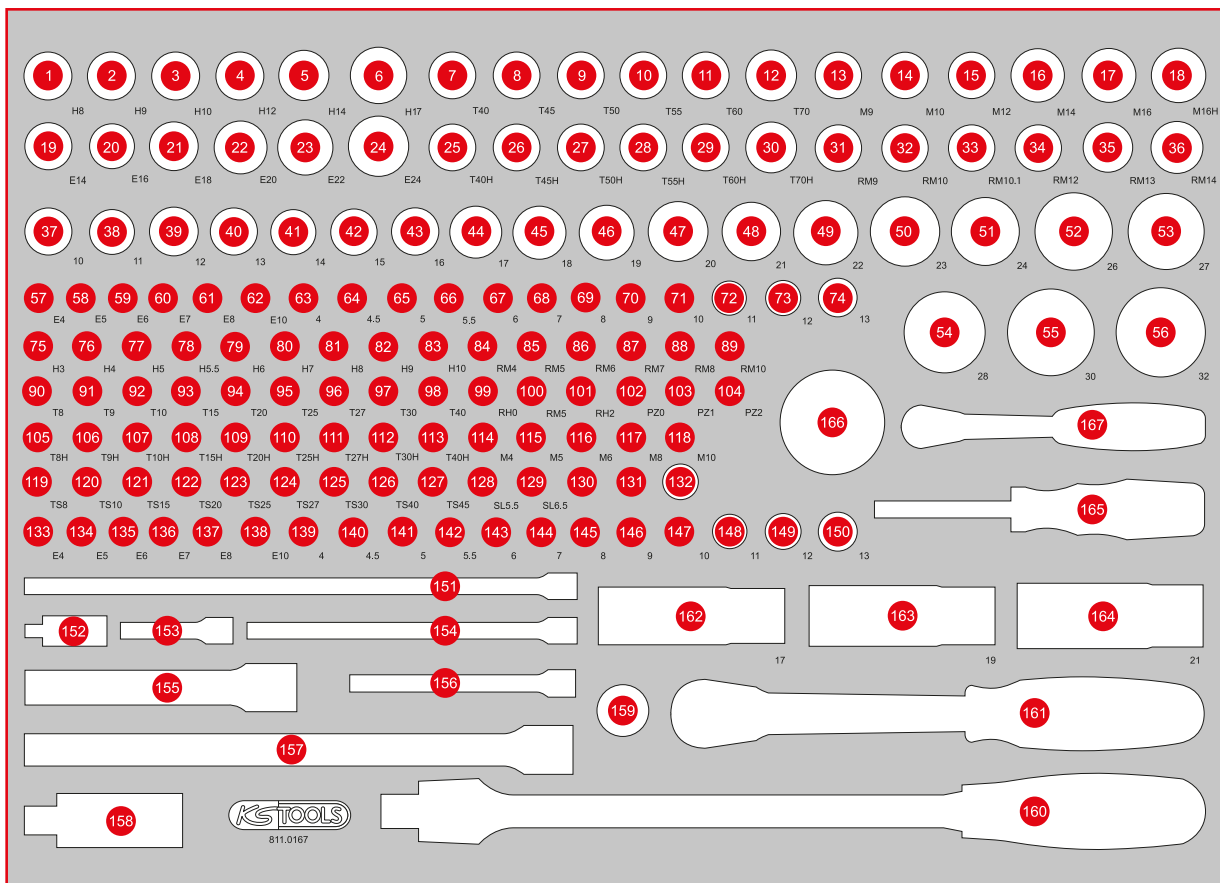

811.0167

M 1/4" + 1/2" socket spanner set

379,^{EUR}-

1PCS
167

568 x 398

Pos.	Code	Description	pcs	Pos.	Code	Description	pcs	Pos.	Code	Description	pcs
1	911.1308	1/2" Bit socket hexagon, short, 8 mm	1	29	911.1379	1/2" Bit socket Torx tamperproof, TB60	1	58	917.2402	1/4" Torx E Socket, deep, E5	1
2	911.1309	1/2" Bit socket hexagon, short, 9 mm	1	30	911.1380	1/2" Bit socket Torx tamperproof, TB70	1	59	917.2403	1/4" Torx E Socket, deep, E6	1
3	911.1310	1/2" Bit socket hexagon, short, 10 mm	1	31	911.4515	Bit socket for RIBE screws, M9, length 55 mm	1	60	917.2404	1/4" Torx E Socket, deep, E7	1
4	911.1312	1/2" Bit socket hexagon, short, 12 mm	1	32	911.4516	Bit socket for RIBE screws, M10, Length 55 mm	1	61	917.2405	1/4" Torx E Socket, deep, E8	1
5	911.1314	1/2" Bit socket hexagon, short, 14 mm	1	33	911.4551	Bit socket for RIBE screws, M10.1, Length 55 mm	1	62	917.2406	1/4" Torx E Socket, deep, E10	1
6	911.1317	1/2" Bit socket hexagon, short, 17 mm	1	34	911.4517	Bit socket for RIBE screws, M12, Length 55 mm	1	63	917.1525	1/4" Hexagonal socket, deep, 4 mm	1
7	911.1365	1/2" Bit socket Torx, T40	1	35	911.4518	Bit socket for RIBE screws, M13, Length 55 mm	1	64	917.1526	1/4" Hexagonal socket, deep, 4,5 mm	1
8	911.1366	1/2" Bit socket Torx, T45	1	36	911.4519	Bit socket for RIBE screws, M14, Length 55 mm	1	65	917.1527	1/4" Hexagonal socket, deep, 5 mm	1
9	911.1367	1/2" Bit socket Torx, T50	1	37	917.1210	1/2" Hexagonal socket, 10 mm	1	66	917.1528	1/4" Hexagonal socket, deep, 5,5 mm	1
10	911.1368	1/2" Bit socket Torx, T55	1	38	917.1211	1/2" Hexagonal socket, 11 mm	1	67	917.1426	1/4" Hexagonal socket, deep, 6 mm	1
11	911.1369	1/2" Bit socket Torx, T60	1	39	917.1212	1/2" Hexagonal socket, 12 mm	1	68	917.1427	1/4" Hexagonal socket, deep, 7 mm	1
12	911.1370	1/2" Bit socket Torx, T70	1	40	917.1213	1/2" Hexagonal socket, 13 mm	1	69	917.1428	1/4" Hexagonal socket, deep, 8 mm	1
13	911.1313	1/2" Bit socket spline (XZN), M9, 55 mm	1	41	917.1214	1/2" Hexagonal socket, 14 mm	1	70	917.1429	1/4" Hexagonal socket, deep, 9 mm	1
14	911.1343	1/2" Bit socket spline (XZN), M10, 55 mm	1	42	917.1215	1/2" Hexagonal socket, 15 mm	1	71	917.1430	1/4" Hexagonal socket, deep, 10 mm	1
15	911.1344	1/2" Bit socket spline (XZN), M12, 55 mm	1	43	917.1216	1/2" Hexagonal socket, 16 mm	1	72	917.1431	1/4" Hexagonal socket, deep, 11 mm	1
16	911.1345	1/2" Bit socket spline (XZN), M14, 55 mm	1	44	917.1217	1/2" Hexagonal socket, 17 mm	1	73	917.1432	1/4" Hexagonal socket, deep, 12 mm	1
17	911.1346	1/2" Bit socket spline (XZN), M16, 55 mm	1	45	917.1218	1/2" Hexagonal socket, 18 mm	1	74	917.1433	1/4" Hexagonal socket, deep, 13 mm	1
18	911.1348	1/2" Bit socket spline (XZN) tamperproof, M16, 55 mm	1	46	917.1219	1/2" Hexagonal socket, 19 mm	1	75	911.1436	1/4" Bit socket hexagon, 3 mm	1
19	911.4336	1/2" Torx E Socket, E14	1	47	917.1220	1/2" Hexagonal socket, 20 mm	1	76	911.1437	1/4" Bit socket hexagon, 4 mm	1
20	911.4322	1/2" Torx E Socket, E16	1	48	917.1221	1/2" Hexagonal socket, 21 mm	1	77	911.1438	1/4" Bit socket hexagon, 5 mm	1
21	911.4323	1/2" Torx E Socket, E18	1	49	917.1222	1/2" Hexagonal socket, 22 mm	1	78	911.14385	1/4" Bit socket hexagon, 5,5 mm	1
22	911.4324	1/2" Torx E Socket, E20	1	50	917.1223	1/2" Hexagonal socket, 23 mm	1	79	911.1439	1/4" Bit socket hexagon, 6 mm	1
23	911.4325	1/2" Torx E Socket, E22	1	51	917.1224	1/2" Hexagonal socket, 24 mm	1	80	911.1440	1/4" Bit socket hexagon, 7 mm	1
24	911.4326	1/2" Torx E Socket, E24	1	52	917.1343	1/2" Hexagonal socket, 26 mm	1	81	911.1441	1/4" Bit socket hexagon, 8 mm	1
25	911.1375	1/2" Bit socket Torx tamperproof, TB40	1	53	917.1227	1/2" Hexagonal socket, 27 mm	1	82	917.1454	1/4" Bit socket hexagon, 9 mm	1
26	911.1376	1/2" Bit socket Torx tamperproof, TB45	1	54	917.1344	1/2" Hexagonal socket, 28 mm	1	83	917.1452	1/4" Bit socket hexagon, 10 mm	1
27	911.1377	1/2" Bit socket Torx tamperproof, TB50	1	55	917.1230	1/2" Hexagonal socket, 30 mm	1	84	917.1584	1/4" RIBE Socket M4S	1
28	911.1378	1/2" Bit socket Torx tamperproof, TB55	1	56	917.1232	1/2" Hexagonal socket, 32 mm	1	85	917.1585	1/4" RIBE Socket M5S	1
				57	917.2401	1/4" Torx E Socket, deep, E4	1	86	917.1586	1/4" RIBE Socket M6S	1