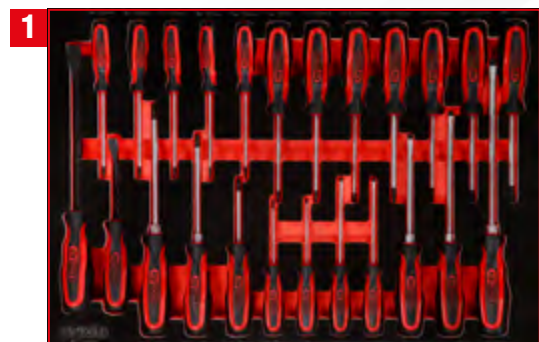

P15 workshop tool trolley set with 271 tools for 6 drawers

815.6271

M

BUNDLE PRICE!

6 x M / 271 pcs

1.949,--^{EUR}

815.6271

Screwdriver set in foam insert

811.0024

For a detailed list of tools, see page 186

1/4" + 3/8" + 1/2" socket spanner set in foam insert

811.0139

For a detailed list of tools, see page 170

Screw spanner set in foam insert

811.0053

For a detailed list of tools, see page 214