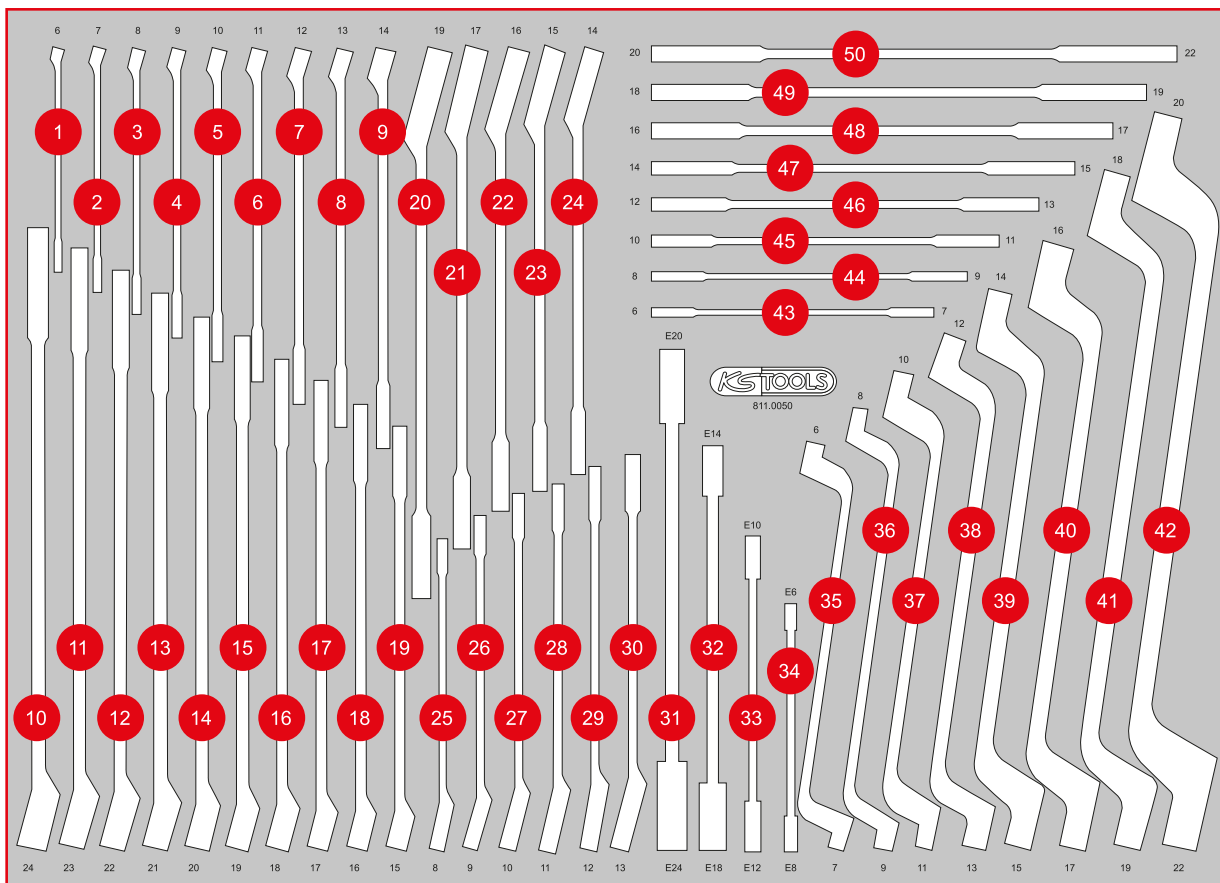

Pos.	Code	Description	pcs	Pos.	Code	Description	pcs	Pos.	Code	Description	pcs
27	503.4610	GEARplus reversing combination ratcheting spanner, 10 mm	1	33	911.0373	Double ring spanner for Torx E profile, E10 x E12	1	42	517.0813	Double ring spanner, offset, 20 x 22 mm	1
28	503.4611	GEARplus reversing combination ratcheting spanner, 11 mm	1	34	911.0371	Double ring spanner for Torx E profile, E6 x E8	1	43	517.0701	Double open ended spanners, 6 x 7 mm	1
29	503.4612	GEARplus reversing combination ratcheting spanner, 12 mm	1	35	517.0801	Double ring spanner, offset, 6 x 7 mm	1	44	517.0702	Double open ended spanners, 8 x 9 mm	1
30	503.4613	GEARplus reversing combination ratcheting spanner, 13 mm	1	36	517.0802	Double ring spanner, offset, 8 x 9 mm	1	45	517.0704	Double open ended spanners, 10 x 11 mm	1
31	911.0376	Double ring spanner for Torx E profile, E20 x E24	1	37	517.0804	Double ring spanner, offset, 10 x 11 mm	1	46	517.0707	Double open ended spanners, 12 x 13 mm	1
32	911.0374	Double ring spanner for Torx E profile, E14 x E18	1	38	517.0807	Double ring spanner, offset, 12 x 13 mm	1	47	517.0709	Double open ended spanners, 14 x 15 mm	1
				39	517.0809	Double ring spanner, offset, 14 x 15 mm	1	48	517.0710	Double open ended spanners, 16 x 17 mm	1
				40	517.0810	Double ring spanner, offset, 16 x 17 mm	1	49	517.0712	Double open ended spanners, 18 x 19 mm	1
				41	517.0812	Double ring spanner, offset, 18 x 19 mm	1	50	517.0714	Double open ended spanners, 20 x 22 mm	1

P 10
P 15
P 20
P 25
P 30
P 35
P 40
P 45
Individual parts S XL L M
Accessories