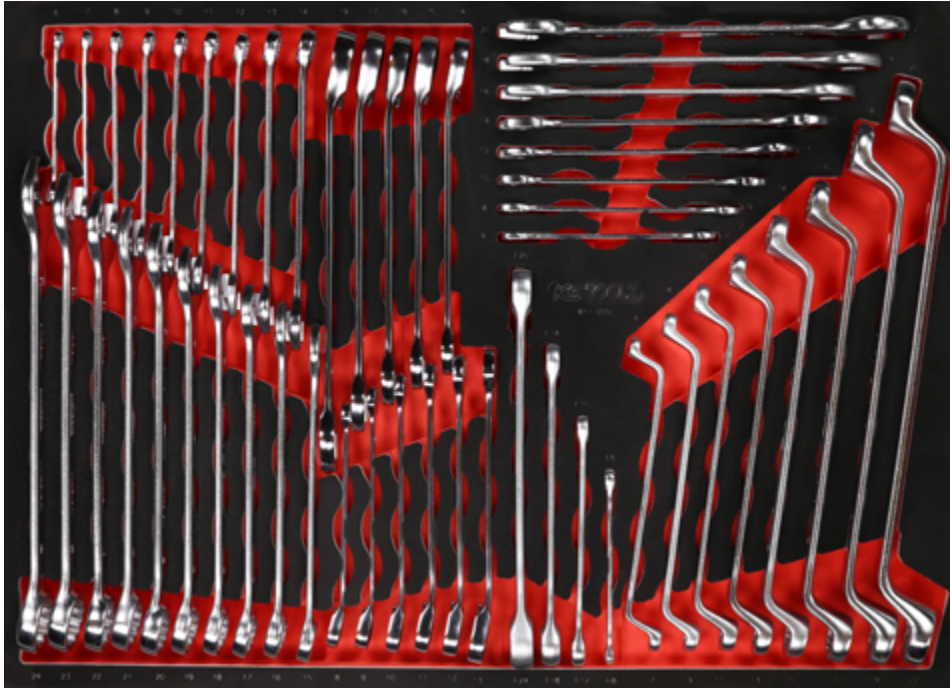

811.0050

M Screw spanner set

389,^{EUR}—

50

568 x 398

| Pos. | Code | Description | pcs |
|------|----------|-------------------------------------|-----|
| 1 | 517.0606 | Combination spanners, offset, 6 mm | 1 |
| 2 | 517.0607 | Combination spanners, offset, 7 mm | 1 |
| 3 | 517.0608 | Combination spanners, offset, 8 mm | 1 |
| 4 | 517.0609 | Combination spanners, offset, 9 mm | 1 |
| 5 | 517.0610 | Combination spanners, offset, 10 mm | 1 |
| 6 | 517.0611 | Combination spanners, offset, 11 mm | 1 |
| 7 | 517.0612 | Combination spanners, offset, 12 mm | 1 |
| 8 | 517.0613 | Combination spanners, offset, 13 mm | 1 |
| 9 | 517.0614 | Combination spanners, offset, 14 mm | 1 |
| 10 | 517.0624 | Combination spanners, offset, 24 mm | 1 |

| Pos. | Code | Description | pcs |
|------|----------|--|-----|
| 11 | 517.0623 | Combination spanners, offset, 23 mm | 1 |
| 12 | 517.0622 | Combination spanners, offset, 22 mm | 1 |
| 13 | 517.0621 | Combination spanners, offset, 21 mm | 1 |
| 14 | 517.0620 | Combination spanners, offset, 20 mm | 1 |
| 15 | 517.0619 | Combination spanners, offset, 19 mm | 1 |
| 16 | 517.0618 | Combination spanners, offset, 18 mm | 1 |
| 17 | 517.0617 | Combination spanners, offset, 17 mm | 1 |
| 18 | 517.0616 | Combination spanners, offset, 16 mm | 1 |
| 19 | 517.0615 | Combination spanners, offset, 15 mm | 1 |
| 20 | 503.4619 | GEARplus reversing combination ratcheting spanner, 19 mm | 1 |