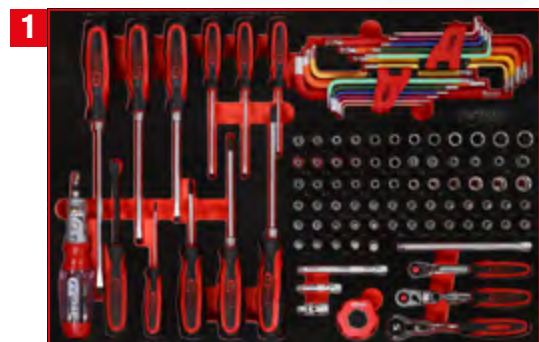

P15 workshop tool trolley set with 279 tools for 5 drawers

815.5279

M

1/4" socket spanner and screwdriver set in foam insert

811.0105

For a detailed list of tools, see page 134

3/8" + 1/2" socket spanner set in foam insert

811.0101

For a detailed list of tools, see page 152

Screw spanner set in foam insert

811.1040

For a detailed list of tools, see page 203

Spanner set in foam insert

811.0012

For a detailed list of tools, see page 219

Hammer, chisel and file set in foam insert

811.0021

For a detailed list of tools, see page 222

BUNDLE PRICE!

**5 x M
279 pcs**

1.749,-^{EUR}
815.5279

P 10
P 15
P 20
P 25
P 30
P 35
P 40
P 45
Single inserts
Individual parts
Accessories