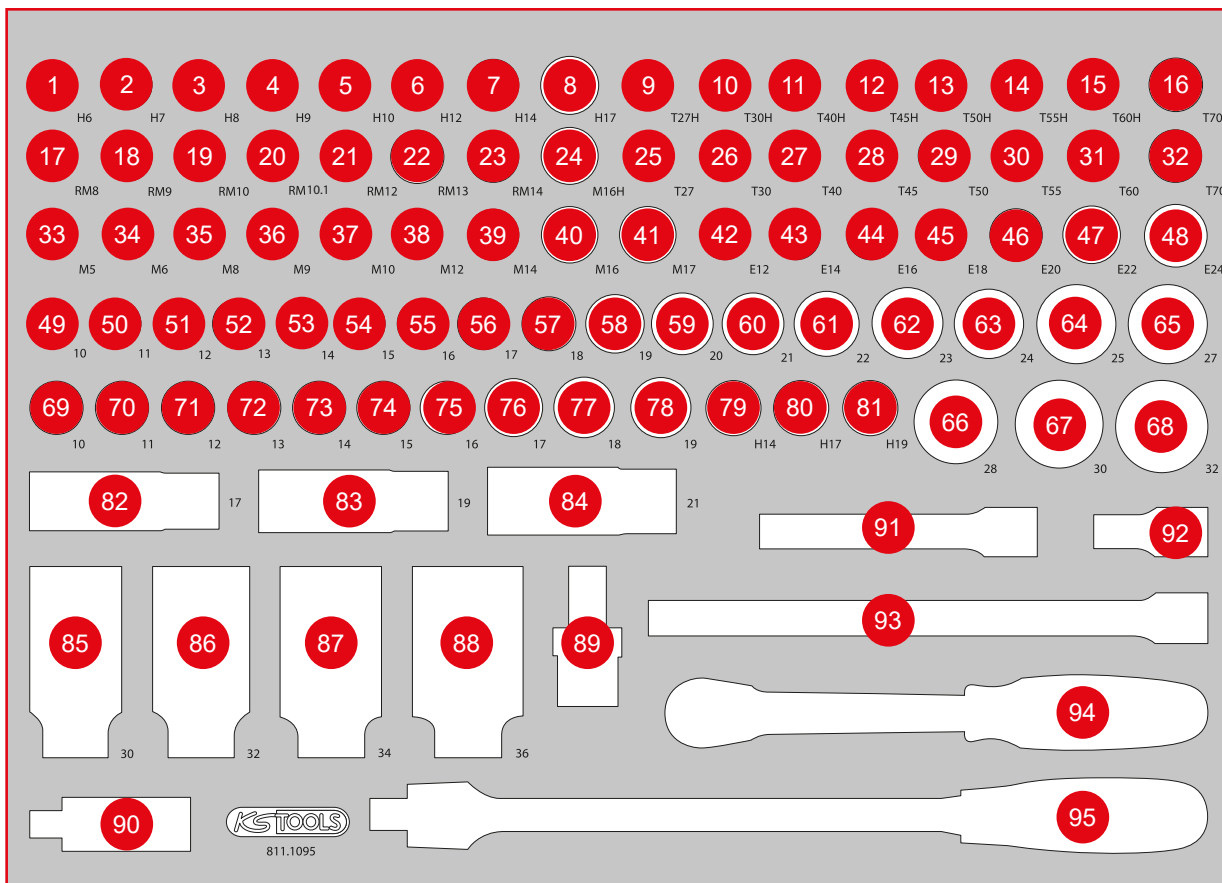

Pos.	Code	Description	pcs	Pos.	Code	Description	pcs	Pos.	Code	Description	pcs
48	911.4326	1/2" Torx E Socket, E24	1	64	917.1343	1/2" Hexagonal socket, 26 mm	1	80	911.0909	1/2" Impact bit socket, hexagon, short, 17 mm	1
49	917.1210	1/2" Hexagonal socket, 10 mm	1	65	917.1227	1/2" Hexagonal socket, 27 mm	1	81	911.0911	1/2" Impact bit socket, hexagon, short, 19 mm	1
50	917.1211	1/2" Hexagonal socket, 11 mm	1	66	917.1344	1/2" Hexagonal socket, 28 mm	1	82	515.0992	SlimPOWER 1/2" Alloy rim impact socket, 17mm	1
51	917.1212	1/2" Hexagonal socket, 12 mm	1	67	917.1230	1/2" Hexagonal socket, 30 mm	1	83	515.0993	SlimPOWER 1/2" Alloy rim impact socket, 19 mm	1
52	917.1213	1/2" Hexagonal socket, 13 mm	1	68	917.1232	1/2" Hexagonal socket, 32 mm	1	84	515.0994	SlimPOWER 1/2" Alloy rim impact socket, 21 mm	1
53	917.1214	1/2" Hexagonal socket, 14 mm	1	69	515.1010	1/2" Hexagon impact socket short, 10 mm	1	85	150.1705	Special drive shaft impact socket, 1/2", 30 mm	1
54	917.1215	1/2" Hexagonal socket, 15 mm	1	70	515.1011	1/2" Hexagon impact socket short, 11 mm	1	86	150.1706	Special drive shaft impact socket, 1/2", 32 mm	1
55	917.1216	1/2" Hexagonal socket, 16 mm	1	71	515.1012	1/2" Hexagon impact socket short, 12 mm	1	87	150.1704	Special drive shaft impact socket, 1/2", 34 mm	1
56	917.1217	1/2" Hexagonal socket, 17 mm	1	72	515.1013	1/2" Hexagon impact socket short, 13 mm	1	88	150.1707	Special drive shaft impact socket, 1/2", 36 mm	1
57	917.1218	1/2" Hexagonal socket, 18 mm	1	73	515.1014	1/2" Hexagon impact socket short, 14 mm	1	89	515.1133	1/2" Impact universal ball joint	1
58	917.1219	1/2" Hexagonal socket, 19 mm	1	74	515.1015	1/2" Hexagon impact socket short, 15 mm	1	90	911.1250	1/2" Universal joint	1
59	917.1220	1/2" Hexagonal socket, 20 mm	1	75	515.1016	1/2" Hexagon impact socket short, 16 mm	1	91	911.1202	1/2" Extensions, 125 mm	1
60	917.1221	1/2" Hexagonal socket, 21 mm	1	76	515.1017	1/2" Hexagon impact socket short, 17 mm	1	92	911.1381	Wobble extension, 1/2", 50 mm	1
61	917.1222	1/2" Hexagonal socket, 22 mm	1	77	515.1018	1/2" Hexagon impact socket short, 18 mm	1	93	911.1203	1/2" Extensions, 250 mm	1
62	917.1223	1/2" Hexagonal socket, 23 mm	1	78	515.1019	1/2" Hexagon impact socket short, 19 mm	1	94	920.1290	1/2" SlimPOWER Reversible ratchet, 72 teeth	1
63	917.1224	1/2" Hexagonal socket, 24 mm	1	79	911.0908	1/2" Impact bit socket, hexagon, short, 14 mm	1	95	917.1455	1/2" Flexi head drive handle	1