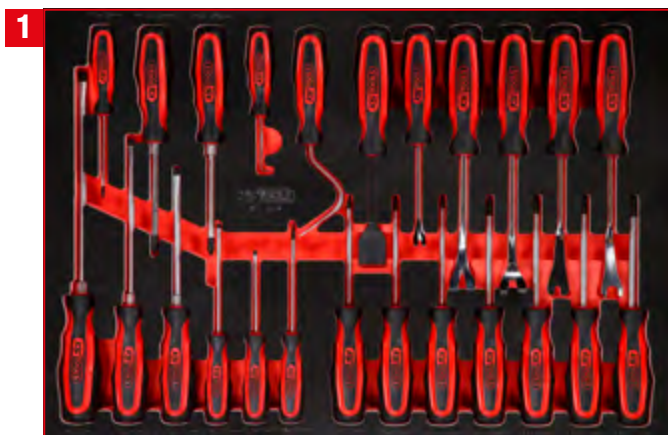

P15 workshop tool trolley set with 536 tools for 8 drawers

815.8536

IPCS
536

M

BUNDLE PRICE!

**8 x M
536 pcs**

2.649,-^{EUR}

815.8536

Screwdriver set in foam insert

811.3024

For a detailed list of tools, see page 192

IPCS
24

1/4" + 1/2" socket spanner set in foam insert

811.0167

For a detailed list of tools, see page 148

IPCS
167

3/8" socket spanner set in foam insert

811.0124

For a detailed list of tools, see page 150

1/2" socket spanner and screwdriver bit set

811.0063

For a detailed list of tools, see page 160

Screw spanner set in foam insert