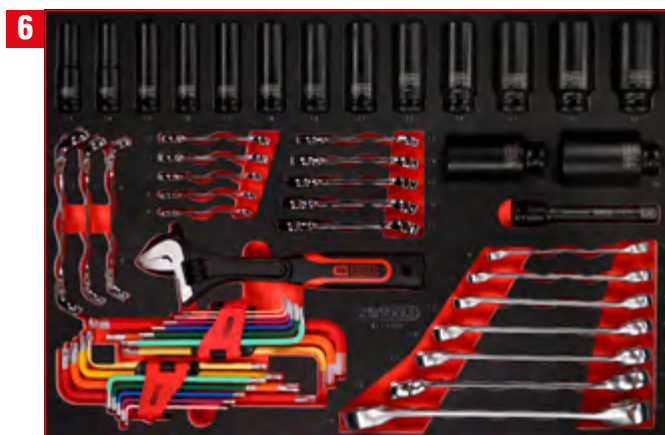

Screwdriver set in foam insert

811.3024

For a detailed list of tools, see page 192

IPCS
24

1/4" + 1/2" socket spanner set in foam insert

811.0167

For a detailed list of tools, see page 148

IPCS
167

3/8" socket spanner set in foam insert

811.0124

For a detailed list of tools, see page 150

1/2" socket spanner and screwdriver bit set

811.0063

For a detailed list of tools, see page 160

Screw spanner set in foam insert

811.0050

For a detailed list of tools, see page 210

Spanner and impact socket set in foam insert

811.1055

For a detailed list of tools, see page 216

Screwdriver and spanner set in foam insert

811.1032

For a detailed list of tools, see page 227