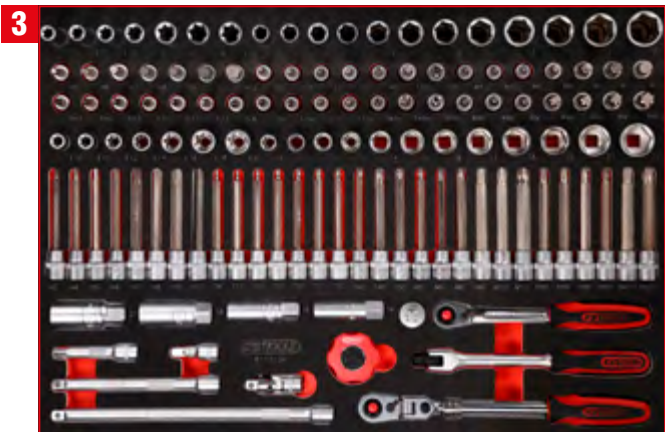

Screwdriver set in foam insert

811.3024

For a detailed list of tools, see page 192

IPCS
24

1/4" + 1/2" socket spanner set in foam insert

811.0167

For a detailed list of tools, see page 148

IPCS
167

3/8" socket spanner set in foam insert

811.0124

For a detailed list of tools, see page 150

1/2" socket spanner and screwdriver bit set

811.0063

For a detailed list of tools, see page 160

Screw spanner set in foam insert