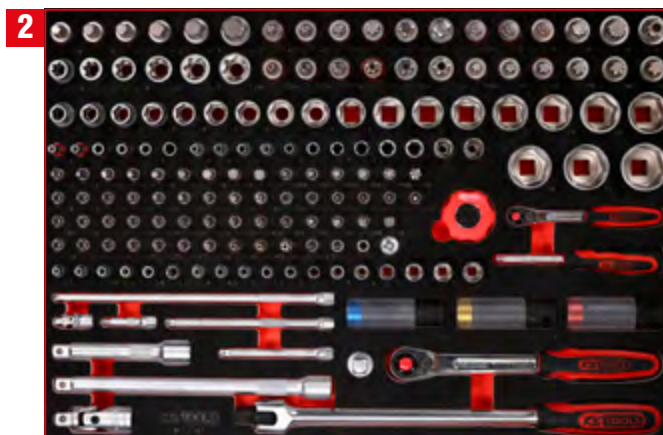

P15 workshop tool trolley set with 536 tools for 8 drawers

815.8536

IPCS
536

M

BUNDLE PRICE!

**8 x M
536 pcs**

2.649,-^{EUR}

815.8536

Screwdriver set in foam insert

811.3024

For a detailed list of tools, see page 192

IPCS
24

1/4" + 1/2" socket spanner set in foam insert

811.0167

For a detailed list of tools, see page 148

IPCS
167

3/8" socket spanner set in foam insert

811.0124

For a detailed list of tools, see page 150

1/2" socket spanner and screwdriver bit set

811.0063

For a detailed list of tools, see page 160

Screw spanner set in foam insert