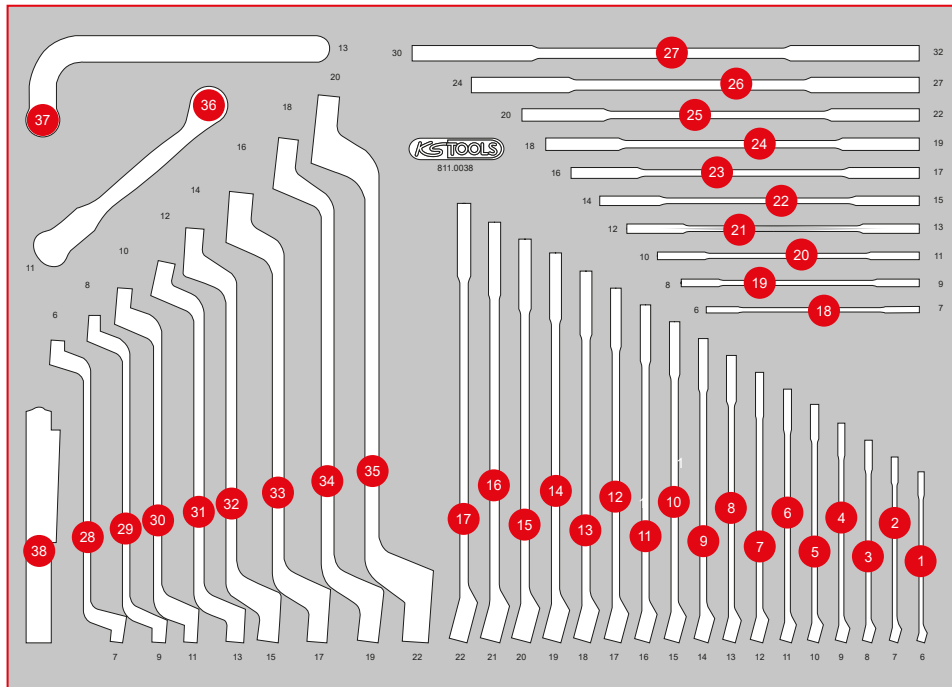

811.0038

M Screw spanner set

259, - *EUR*

Pos.	Code	Description	pcs
1	517.0606	Combination spanners, offset, 6 mm	1
2	517.0607	Combination spanners, offset, 7 mm	1
3	517.0608	Combination spanners, offset, 8 mm	1
4	517.0609	Combination spanners, offset, 9 mm	1
5	517.0610	Combination spanners, offset, 10 mm	1
6	517.0611	Combination spanners, offset, 11 mm	1
7	517.0612	Combination spanners, offset, 12 mm	1
8	517.0613	Combination spanners, offset, 13 mm	1
9	517.0614	Combination spanners, offset, 14 mm	1
10	517.0615	Combination spanners, offset, 15 mm	1
11	517.0616	Combination spanners, offset, 16 mm	1
12	517.0617	Combination spanners, offset, 17 mm	1
13	517.0618	Combination spanners, offset, 18 mm	1
14	517.0619	Combination spanners, offset, 19 mm	1
15	517.0620	Combination spanners, offset, 20 mm	1
16	517.0621	Combination spanners, offset, 21 mm	1
17	517.0622	Combination spanners, offset, 22 mm	1
18	517.0701	Double open ended spanners, 6 x 7mm	1
19	517.0702	Double open ended spanners, 8 x 9 mm	1
20	517.0704	Double open ended spanners, 10 x 11 mm	1
21	517.0707	Double open ended spanners, 12 x 13 mm	1
22	517.0709	Double open ended spanners, 14 x 15 mm	1
23	517.0710	Double open ended spanners, 16 x 17 mm	1
24	517.0712	Double open ended spanners, 18 x 19 mm	1
25	517.0714	Double open ended spanners, 20 x 22 mm	1
26	517.0716	Double open ended spanners, 24 x 27 mm	1
27	517.0718	Double open ended spanners, 30 x 32 mm	1
28	517.0801	Double ring spanner, offset, 6 x 7 mm	1
29	517.0802	Double ring spanner, offset, 8 x 9 mm	1
30	517.0804	Double ring spanner, offset, 10 x 11 mm	1
31	517.0807	Double ring spanner, offset, 12 x 13 mm	1
32	517.0809	Double ring spanner, offset, 14 x 15 mm	1
33	517.0810	Double ring spanner, offset, 16 x 17 mm	1
34	517.0812	Double ring spanner, offset, 18 x 19 mm	1
35	517.0813	Double ring spanner, offset, 20 x 22 mm	1
36	518.0381	CHROMEplus Open double ring spanner, with flexible joint, 11 mm	1
37	152.1396	Injector pump wrench 13 mm	1
38	150.4370	perfectLight torch 85 lumen	1