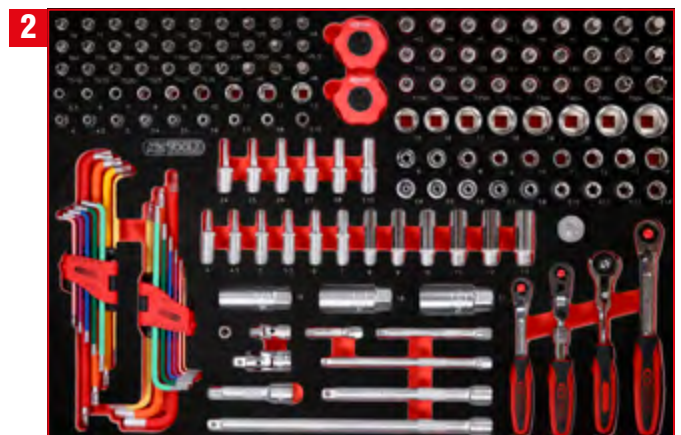

P10 workshop tool trolley set with 399 tools for 7 drawers

810.7399

IPCS
399

M

BUNDLE PRICE!

**7 x M
399 pcs**

2.049,-^{EUR}

810.7399

Screwdriver set in foam insert

811.0024

For a detailed list of tools, see page 186

IPCS
24

1/4" + 3/8" socket spanner set in foam insert

811.0156

For a detailed list of tools, see page 144

IPCS
156

3
1/2" socket spanner set in foam insert

811.0095

For a detailed list of tools, see page 158

4
Screw spanner set in foam insert

811.1040

For a detailed list of tools, see page 203

5
Screw spanner set in foam insert