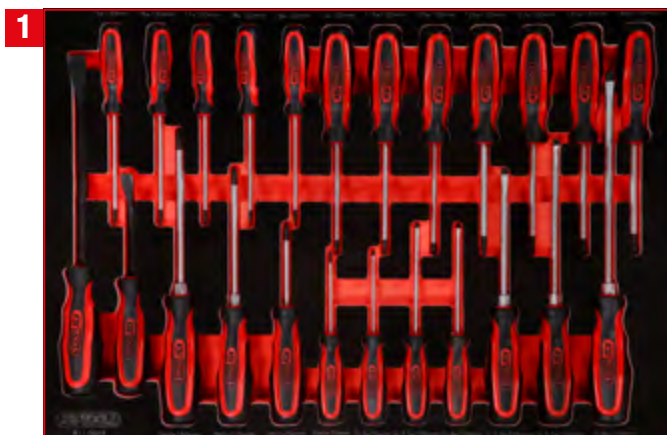

P10 workshop tool trolley set with 399 tools for 7 drawers

810.7399

IPCS
399

M

BUNDLE PRICE!

**7 x M
399 pcs**

2.049,-^{EUR}

810.7399

Screwdriver set in foam insert

811.0024

For a detailed list of tools, see page 186

IPCS
24

1/4" + 3/8" socket spanner set in foam insert

811.0156

For a detailed list of tools, see page 144

IPCS
156

3
1/2" socket spanner set in foam insert

811.0095

For a detailed list of tools, see page 158

4
Screw spanner set in foam insert

811.1040

For a detailed list of tools, see page 203

5
Screw spanner set in foam insert