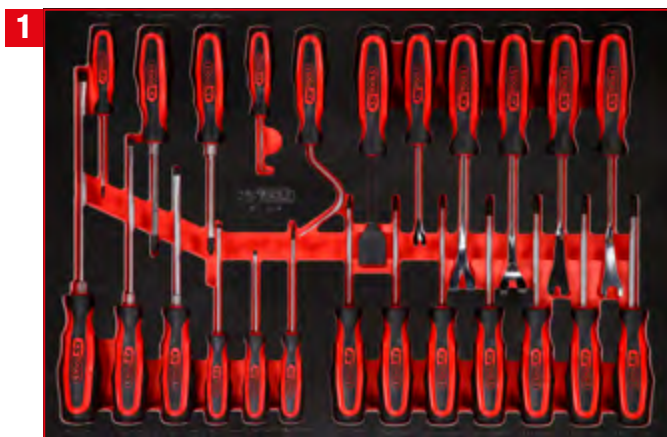

P10 workshop tool trolley set with 536 tools for 8 drawers

810.8536

1 PCS
536

M

BUNDLE PRICE!

**8 x M
536 pcs**

2.499,-^{EUR}

810.8536

Screwdriver set in foam insert

811.3024

For a detailed list of tools, see page 192

1 PCS
24

1/4" + 1/2" socket spanner set in foam insert

811.0167

For a detailed list of tools, see page 148

1 PCS
167

3/8" socket spanner set in foam insert

811.0124

For a detailed list of tools, see page 150

124 PCS

1/2" socket spanner and screwdriver bit set

811.0063

For a detailed list of tools, see page 160

63 PCS