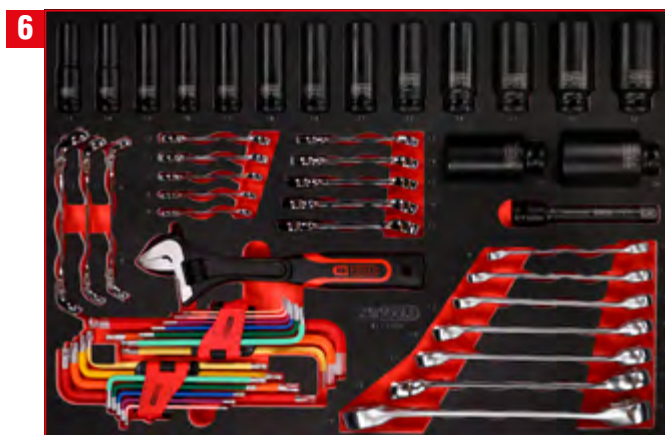

Screwdriver set in foam insert

811.3024

For a detailed list of tools, see page 192

1 PCS
24

1/4" + 1/2" socket spanner set in foam insert

811.0167

For a detailed list of tools, see page 148

1 PCS
167

3/8" socket spanner set in foam insert

811.0124

For a detailed list of tools, see page 150

124 PCS

1/2" socket spanner and screwdriver bit set

811.0063

For a detailed list of tools, see page 160

63 PCS

Screw spanner set in foam insert

811.0050

For a detailed list of tools, see page 210

50 PCS

Spanner and impact socket set in foam insert

811.1055

For a detailed list of tools, see page 216

55 PCS