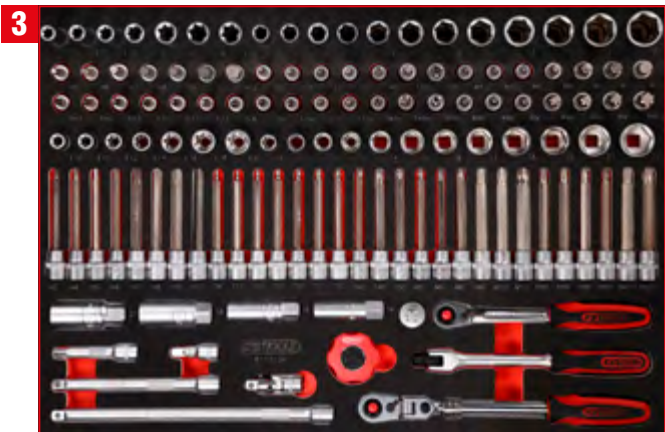

Screwdriver set in foam insert

811.3024

For a detailed list of tools, see page 192

1 PCS
24

1/4" + 1/2" socket spanner set in foam insert

811.0167

For a detailed list of tools, see page 148

1 PCS
167

3/8" socket spanner set in foam insert

811.0124

For a detailed list of tools, see page 150

124 PCS

1/2" socket spanner and screwdriver bit set

811.0063

For a detailed list of tools, see page 160

63 PCS

Screw spanner set in foam insert

811.0050

For a detailed list of tools, see page 210

50 PCS

Spanner and impact socket set in foam insert

811.1055

For a detailed list of tools, see page 216

55 PCS