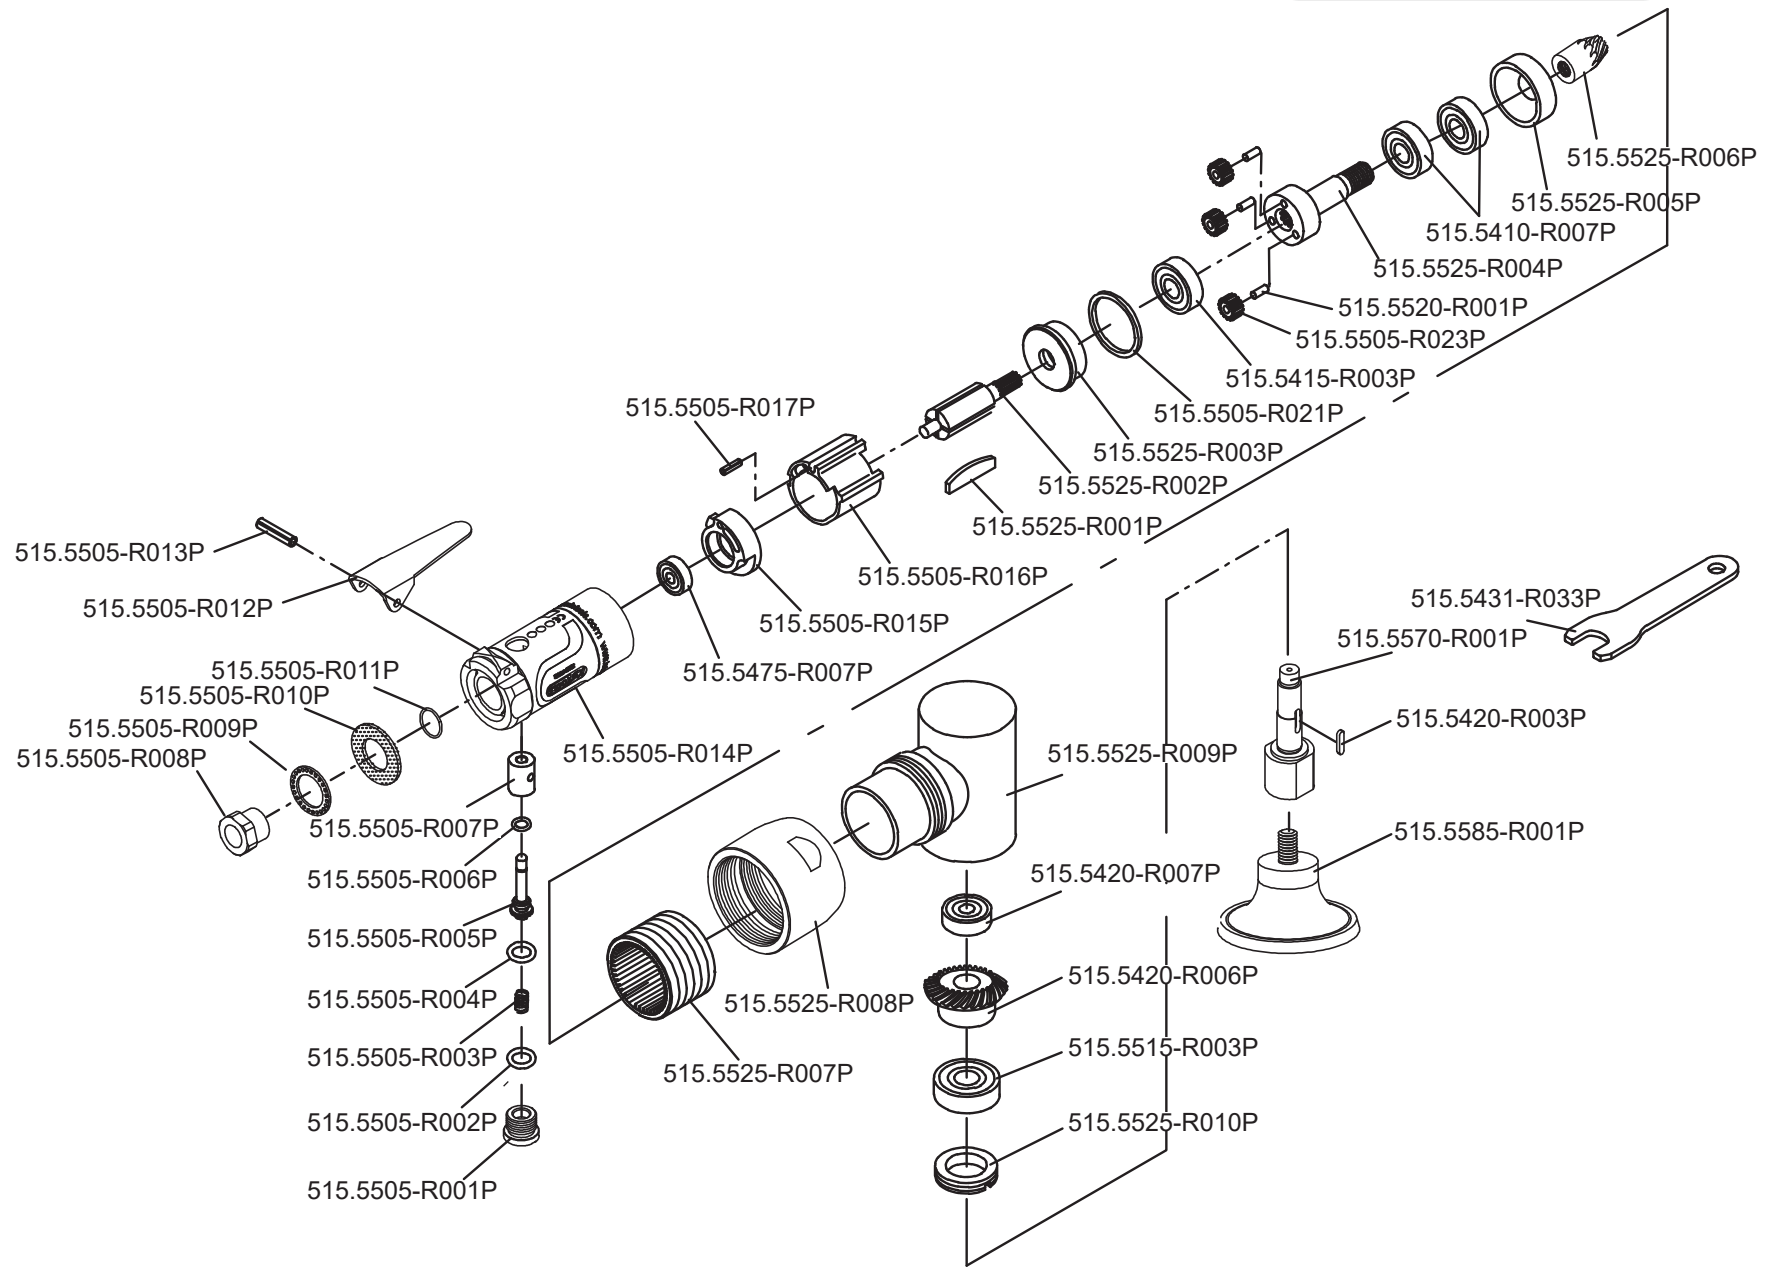

Art. 515.5590

Art. 515.5590

Art.-Nr.	Description	Beschreibung	Menge Qty.
515.5410-R007P	Ball bearing	Kugellager	2
515.5415-R003P	Ball bearing	Kugellager	2
515.5420-R003P	Shaft	Antriebsspindel	1
515.5420-R006P	Spindle gear	Getriebespindel	1
515.5420-R007P	Ball bearing	Kugellager	1
515.5431-R033P	Spanner	Schraubenschlüssel	1
515.5475-R007P	Ball bearing	Kugellager	1
515.5505-R001P	Plug	Abschlussstopfen	1
515.5505-R002P	O-Ring	O-Ring	1
515.5505-R003P	Spring	Feder	1
515.5505-R004P	O-Ring	O-Ring	1
515.5505-R005P	Valve stem	Ventilstift	1
515.5505-R006P	O-Ring	O-Ring	1
515.5505-R007P	Valve bushing	Ventilbuchse	1
515.5505-R008P	Air inlet bushing	Lufteinlassbuchse	1
515.5505-R009P	Exhaust deflector	Abluftdeflektor	1
515.5505-R010P	Muffler	Schalldämpfer	1
515.5505-R011P	O-Ring	O-Ring	1
515.5505-R012P	Throttle lever	Betätigungshebel	1
515.5505-R013P	Lever pin	Hebelbolzen	1

Art.-Nr.	Description	Beschreibung	Menge Qty.
515.5505-R014P	Motor housing	Antriebsgehäuse	1
515.5505-R015P	Rear end plate	Hintere Kugellageraufnahme	1
515.5505-R016P	Cylinder	Rotorgehäuse	1
515.5505-R017P	Pin	Pin	1
515.5505-R021P	Washer	Unterlegscheibe	1
515.5505-R023P	Gear	Zahnrad	3
515.5520-R001P	Gear pin	Zahnradpin	3
515.5525-R001P	Rotor blade	Rotorblatt	5
515.5525-R002P	Rotor	Rotor	1
515.5525-R003P	Front end plate	Vordere Verschlussplatte	1
515.5525-R004P	Planet gear plate	Planetenträger	1
515.5525-R005P	Front end plate	Vordere Verschlussplatte	1
515.5525-R006P	Pinion gear	Zahnkranzritzel	1
515.5525-R007P	Ring gear	Getriebering	1
515.5525-R008P	Lock nut	Sicherungsmutter	1
515.5525-R009P	Angle Head Housing	Winkelkopfgehäuse	1
515.5525-R010P	Clamp Nut	Gehäuseverschraubung	1
515.5570-R001P	Spindle	Spindel	1
515.5585-R001P	Adapter	Adapter	1