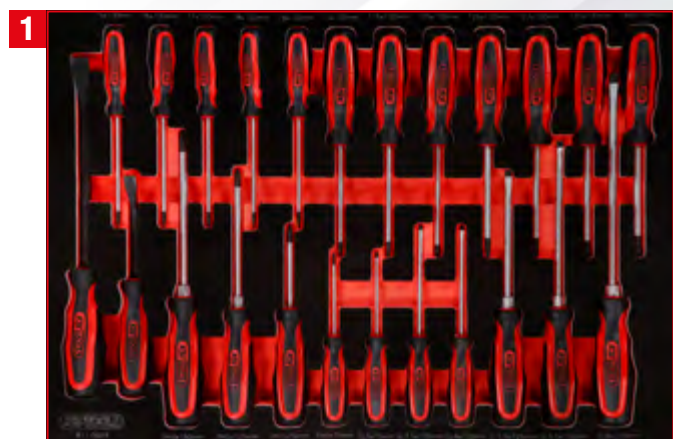

P15 workshop tool trolley set with 180 tools for 4 drawers

815.4180

180
PCS

M

BUNDLE PRICE!

**4 x M
240 pcs**

1.449,--^{EUR}
815.4180

1 Screwdriver set in foam insert

811.0024

For a detailed list of tools, see page 186

24
PCS

2 1/4" + 3/8" + 1/2" socket spanner set in foam insert

811.0092

For a detailed list of tools, see page 174

92
PCS

3 Screw spanner set in foam insert