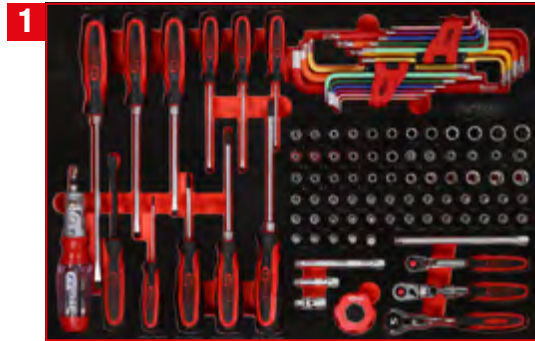

# P35 workshop tool trolley set with 279 tools for 5 drawers

835.5279

**M**

**BUNDLE PRICE!**

**5 x M / 279 pcs**

**2.549,<sup>EUR</sup>-**

835.5279

1/4" socket spanner and screwdriver set in foam insert

811.0105

For a detailed list of tools, see page 198

3/8" + 1/2" socket spanner set in foam insert

811.0101

For a detailed list of tools, see page 152

Screw spanner set in foam insert

811.1040

For a detailed list of tools, see page 203

Spanner set in foam insert

811.0012

For a detailed list of tools, see page 219

Hammer, chisel and file set in foam insert

811.0021

For a detailed list of tools, see page 222