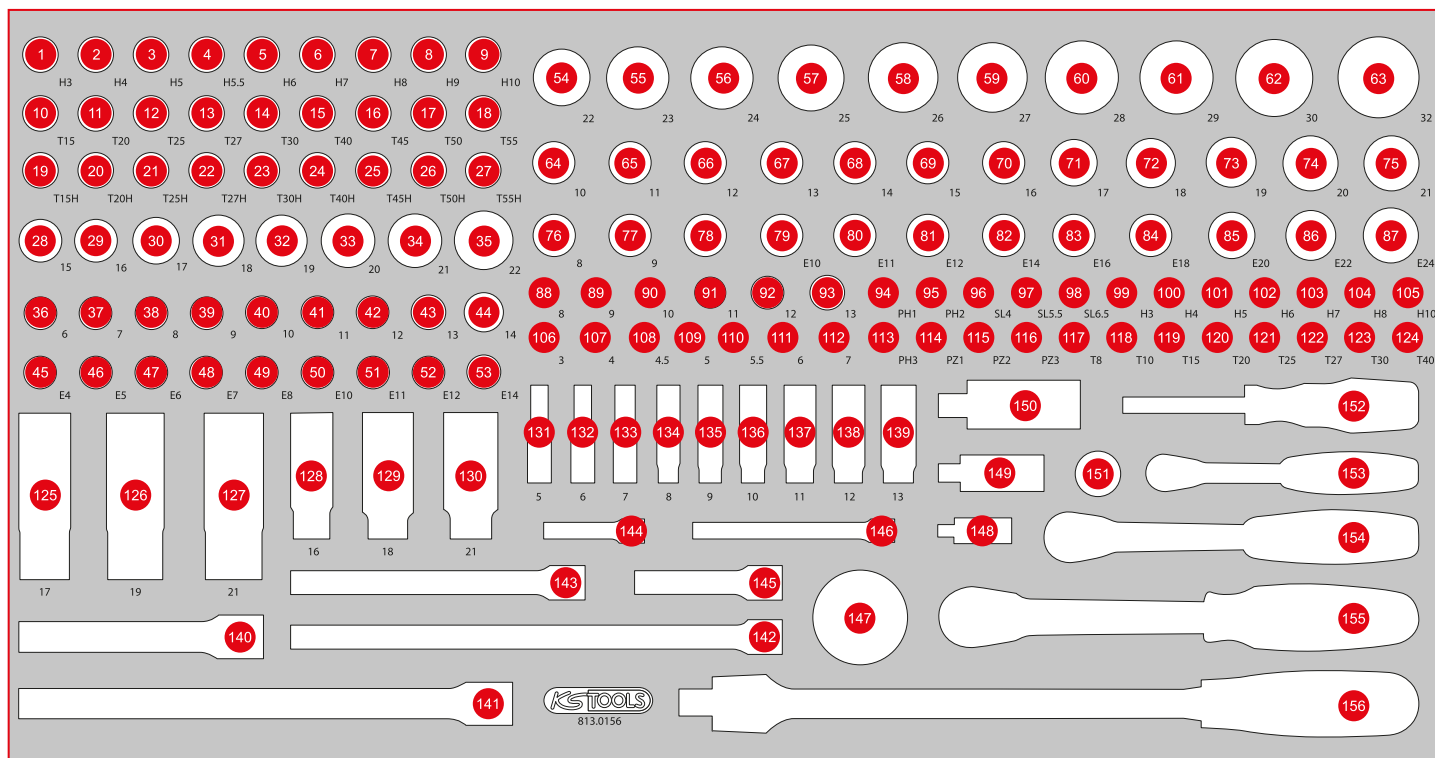

813.0156

L 1/4" + 3/8" + 1/2" Socket spanner set

389,^{EUR}—

1PCS
156

755 x 398
P25

Pos.	Code	Description	pcs	Pos.	Code	Description	pcs	Pos.	Code	Description	pcs
1	911.3863	3/8" Bit socket hexagon, 3 mm	1	27	911.3969	3/8" Bit socket Torx tamperproof, TB55	1	53	911.4321	3/8" Torx E Socket, E14	1
2	911.3864	3/8" Bit socket hexagon, 4 mm	1	28	917.3815	3/8" Hexagonal socket, 15 mm	1	54	917.1222	1/2" Hexagonal socket, 22 mm	1
3	911.3865	3/8" Bit socket hexagon, 5 mm	1	29	917.3816	3/8" Hexagonal socket, 16 mm	1	55	917.1223	1/2" Hexagonal socket, 23 mm	1
4	911.38655	3/8" Bit socket hexagon, 5,5 mm	1	30	917.3817	3/8" Hexagonal socket, 17 mm	1	56	917.1224	1/2" Hexagonal socket, 24 mm	1
5	911.3866	3/8" Bit socket hexagon, 6 mm	1	31	917.3818	3/8" Hexagonal socket, 18 mm	1	57	917.1342	1/2" Hexagonal socket, 25 mm	1
6	911.3867	3/8" Bit socket hexagon, 7 mm	1	32	917.3819	3/8" Hexagonal socket, 19 mm	1	58	917.1343	1/2" Hexagonal socket, 26 mm	1
7	911.3868	3/8" Bit socket hexagon, 8 mm	1	33	917.3820	3/8" Hexagonal socket, 20 mm	1	59	917.1227	1/2" Hexagonal socket, 27 mm	1
8	917.3969	3/8" Bit socket hexagon, 9 mm	1	34	917.3821	3/8" Hexagonal socket, 21 mm	1	60	917.1344	1/2" Hexagonal socket, 28 mm	1
9	917.3857	3/8" Bit socket hexagon, 10 mm	1	35	917.3822	3/8" Hexagonal socket, 22 mm	1	61	917.1345	1/2" Hexagonal socket, 29 mm	1
10	911.3869	3/8" Bit socket Torx, T15	1	36	917.3806	3/8" Hexagonal socket, 6 mm	1	62	917.1230	1/2" Hexagonal socket, 30 mm	1
11	911.3870	3/8" Bit socket Torx, T20	1	37	917.3807	3/8" Hexagonal socket, 7 mm	1	63	917.1232	1/2" Hexagonal socket, 32 mm	1
12	911.3871	3/8" Bit socket Torx, T25	1	38	917.3808	3/8" Hexagonal socket, 8 mm	1	64	917.1210	1/2" Hexagonal socket, 10 mm	1
13	911.3872	3/8" Bit socket Torx, T27	1	39	917.3809	3/8" Hexagonal socket, 9 mm	1	65	917.1211	1/2" Hexagonal socket, 11 mm	1
14	911.3873	3/8" Bit socket Torx, T30	1	40	917.3810	3/8" Hexagonal socket, 10 mm	1	66	917.1212	1/2" Hexagonal socket, 12 mm	1
15	911.3874	3/8" Bit socket Torx, T40	1	41	917.3811	3/8" Hexagonal socket, 11 mm	1	67	917.1213	1/2" Hexagonal socket, 13 mm	1
16	911.3885	3/8" Bit socket Torx, T45	1	42	917.3812	3/8" Hexagonal socket, 12 mm	1	68	917.1214	1/2" Hexagonal socket, 14 mm	1
17	911.3884	3/8" Bit socket Torx, T50	1	43	917.3813	3/8" Hexagonal socket, 13 mm	1	69	917.1215	1/2" Hexagonal socket, 15 mm	1
18	911.3888	3/8" Bit socket Torx, T55	1	44	917.3814	3/8" Hexagonal socket, 14 mm	1	70	917.1216	1/2" Hexagonal socket, 16 mm	1
19	911.3961	3/8" Bit socket Torx tamperproof, TB15	1	45	911.4338	3/8" Torx E Socket, E4	1	71	917.1217	1/2" Hexagonal socket, 17 mm	1
20	911.3962	3/8" Bit socket Torx tamperproof, TB20	1	46	911.4339	3/8" Torx E Socket, E5	1	72	917.1218	1/2" Hexagonal socket, 18 mm	1
21	911.3963	3/8" Bit socket Torx tamperproof, TB25	1	47	911.4340	3/8" Torx E Socket, E6	1	73	917.1219	1/2" Hexagonal socket, 19 mm	1
22	911.3964	3/8" Bit socket Torx tamperproof, TB27	1	48	911.4341	3/8" Torx E Socket, E7	1	74	917.1220	1/2" Hexagonal socket, 20 mm	1
23	911.3965	3/8" Bit socket Torx tamperproof, TB30	1	49	911.4342	3/8" Torx E Socket, E8	1	75	917.1221	1/2" Hexagonal socket, 21 mm	1
24	911.3966	3/8" Bit socket Torx tamperproof, TB40	1	50	911.4318	3/8" Torx E Socket, E10	1	76	917.1340	1/2" Hexagonal socket, 8 mm	1
25	911.3967	3/8" Bit socket Torx tamperproof, TB45	1	51	911.4319	3/8" Torx E Socket, E11	1	77	917.1341	1/2" Hexagonal socket, 9 mm	1
26	911.3968	3/8" Bit socket Torx tamperproof, TB50	1	52	911.4320	3/8" Torx E Socket, E12	1	78	911.1233	1/2" Reducing adaptor, 1/2" F x 3/8" M	1