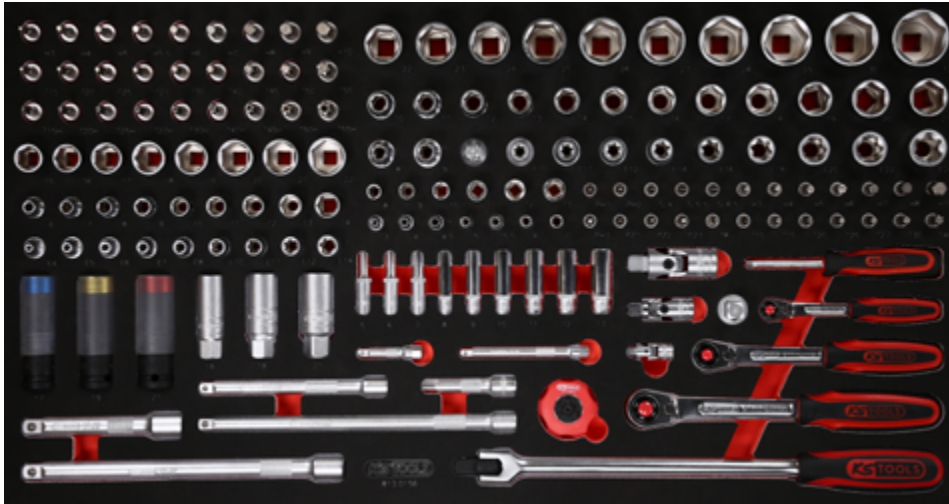

813.0156

L 1/4" + 3/8" + 1/2" Socket spanner set

389,^{EUR}—

1PCS
156

755 x 398
P25

Pos.	Code	Description	pcs	Pos.	Code	Description	pcs	Pos.	Code	Description	pcs
1	911.3863	3/8" Bit socket hexagon, 3 mm	1	27	911.3969	3/8" Bit socket Torx tamperproof, TB55	1	53	911.4321	3/8" Torx E Socket, E14	1
2	911.3864	3/8" Bit socket hexagon, 4 mm	1	28	917.3815	3/8" Hexagonal socket, 15 mm	1	54	917.1222	1/2" Hexagonal socket, 22 mm	1
3	911.3865	3/8" Bit socket hexagon, 5 mm	1	29	917.3816	3/8" Hexagonal socket, 16 mm	1	55	917.1223	1/2" Hexagonal socket, 23 mm	1
4	911.38655	3/8" Bit socket hexagon, 5,5 mm	1	30	917.3817	3/8" Hexagonal socket, 17 mm	1	56	917.1224	1/2" Hexagonal socket, 24 mm	1
5	911.3866	3/8" Bit socket hexagon, 6 mm	1	31	917.3818	3/8" Hexagonal socket, 18 mm	1	57	917.1342	1/2" Hexagonal socket, 25 mm	1
6	911.3867	3/8" Bit socket hexagon, 7 mm	1	32	917.3819	3/8" Hexagonal socket, 19 mm	1	58	917.1343	1/2" Hexagonal socket, 26 mm	1
7	911.3868	3/8" Bit socket hexagon, 8 mm	1	33	917.3820	3/8" Hexagonal socket, 20 mm	1	59	917.1227	1/2" Hexagonal socket, 27 mm	1
8	917.3969	3/8" Bit socket hexagon, 9 mm	1	34	917.3821	3/8" Hexagonal socket, 21 mm	1	60	917.1344	1/2" Hexagonal socket, 28 mm	1
9	917.3857	3/8" Bit socket hexagon, 10 mm	1	35	917.3822	3/8" Hexagonal socket, 22 mm	1	61	917.1345	1/2" Hexagonal socket, 29 mm	1
10	911.3869	3/8" Bit socket Torx, T15	1	36	917.3806	3/8" Hexagonal socket, 6 mm	1	62	917.1230	1/2" Hexagonal socket, 30 mm	1
11	911.3870	3/8" Bit socket Torx, T20	1	37	917.3807	3/8" Hexagonal socket, 7 mm	1	63	917.1232	1/2" Hexagonal socket, 32 mm	1
12	911.3871	3/8" Bit socket Torx, T25	1	38	917.3808	3/8" Hexagonal socket, 8 mm	1	64	917.1210	1/2" Hexagonal socket, 10 mm	1
13	911.3872	3/8" Bit socket Torx, T27	1	39	917.3809	3/8" Hexagonal socket, 9 mm	1	65	917.1211	1/2" Hexagonal socket, 11 mm	1
14	911.3873	3/8" Bit socket Torx, T30	1	40	917.3810	3/8" Hexagonal socket, 10 mm	1	66	917.1212	1/2" Hexagonal socket, 12 mm	1
15	911.3874	3/8" Bit socket Torx, T40	1	41	917.3811	3/8" Hexagonal socket, 11 mm	1	67	917.1213	1/2" Hexagonal socket, 13 mm	1
16	911.3885	3/8" Bit socket Torx, T45	1	42	917.3812	3/8" Hexagonal socket, 12 mm	1	68	917.1214	1/2" Hexagonal socket, 14 mm	1
17	911.3884	3/8" Bit socket Torx, T50	1	43	917.3813	3/8" Hexagonal socket, 13 mm	1	69	917.1215	1/2" Hexagonal socket, 15 mm	1
18	911.3888	3/8" Bit socket Torx, T55	1	44	917.3814	3/8" Hexagonal socket, 14 mm	1	70	917.1216	1/2" Hexagonal socket, 16 mm	1
19	911.3961	3/8" Bit socket Torx tamperproof, TB15	1	45	911.4338	3/8" Torx E Socket, E4	1	71	917.1217	1/2" Hexagonal socket, 17 mm	1
20	911.3962	3/8" Bit socket Torx tamperproof, TB20	1	46	911.4339	3/8" Torx E Socket, E5	1	72	917.1218	1/2" Hexagonal socket, 18 mm	1
21	911.3963	3/8" Bit socket Torx tamperproof, TB25	1	47	911.4340	3/8" Torx E Socket, E6	1	73	917.1219	1/2" Hexagonal socket, 19 mm	1
22	911.3964	3/8" Bit socket Torx tamperproof, TB27	1	48	911.4341	3/8" Torx E Socket, E7	1	74	917.1220	1/2" Hexagonal socket, 20 mm	1
23	911.3965	3/8" Bit socket Torx tamperproof, TB30	1	49	911.4342	3/8" Torx E Socket, E8	1	75	917.1221	1/2" Hexagonal socket, 21 mm	1
24	911.3966	3/8" Bit socket Torx tamperproof, TB40	1	50	911.4318	3/8" Torx E Socket, E10	1	76	917.1340	1/2" Hexagonal socket, 8 mm	1
25	911.3967	3/8" Bit socket Torx tamperproof, TB45	1	51	911.4319	3/8" Torx E Socket, E11	1	77	917.1341	1/2" Hexagonal socket, 9 mm	1
26	911.3968	3/8" Bit socket Torx tamperproof, TB50	1	52	911.4320	3/8" Torx E Socket, E12	1	78	911.1233	1/2" Reducing adaptor, 1/2" F x 3/8" M	1