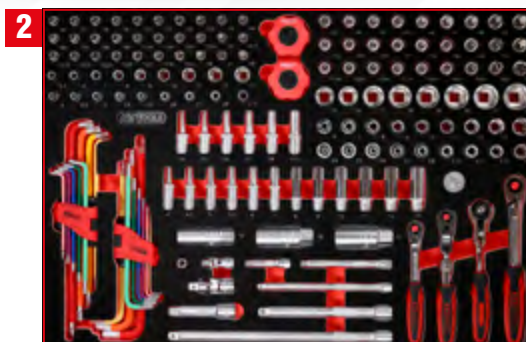

P10 workshop tool trolley set with 423 tools for 6 drawers

810.6423

M

BUNDLE PRICE!

6 x M / 423 pcs

2.099,-^{EUR}

810.6423

Screwdriver set in foam insert

811.0024

For a detailed list of tools, see page 186

1/4" + 3/8" socket spanner set in foam insert

811.0156

For a detailed list of tools, see page 144

1/2" socket spanner set in foam insert

811.0095

For a detailed list of tools, see page 158

Screw spanner set in foam insert

811.0053

For a detailed list of tools, see page 214

3/8" + 1/2" socket spanner set in foam insert

811.0073

For a detailed list of tools, see page 182

Pliers, hammer and chisel set in foam insert