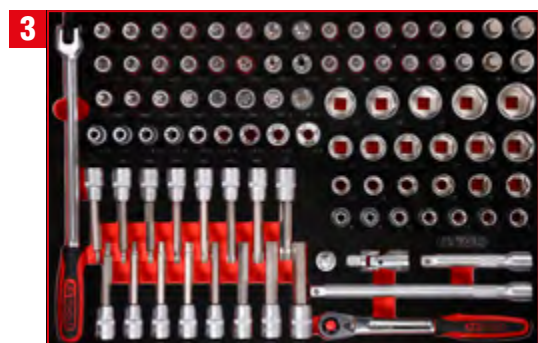

P10 workshop tool trolley set with 423 tools for 6 drawers

810.6423

M

BUNDLE PRICE!

6 x M / 423 pcs

2.099,-^{EUR}

810.6423

Screwdriver set in foam insert

811.0024

For a detailed list of tools, see page 186

1/4" + 3/8" socket spanner set in foam insert

811.0156

For a detailed list of tools, see page 144

1/2" socket spanner set in foam insert

811.0095

For a detailed list of tools, see page 158

Screw spanner set in foam insert

811.0053

For a detailed list of tools, see page 214

3/8" + 1/2" socket spanner set in foam insert

811.0073

For a detailed list of tools, see page 182

Pliers, hammer and chisel set in foam insert