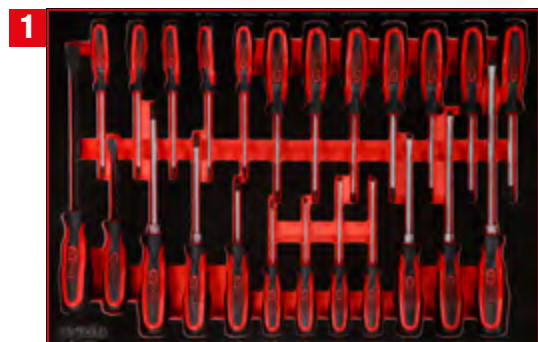

P10 workshop tool trolley set with 423 tools for 6 drawers

810.6423

M

BUNDLE PRICE!

6 x M / 423 pcs

2.099,-^{EUR}

810.6423

Screwdriver set in foam insert

811.0024

For a detailed list of tools, see page 186

1/4" + 3/8" socket spanner set in foam insert

811.0156

For a detailed list of tools, see page 144

1/2" socket spanner set in foam insert

811.0095

For a detailed list of tools, see page 158

Screw spanner set in foam insert

811.0053

For a detailed list of tools, see page 214

3/8" + 1/2" socket spanner set in foam insert

811.0073

For a detailed list of tools, see page 182

Pliers, hammer and chisel set in foam insert