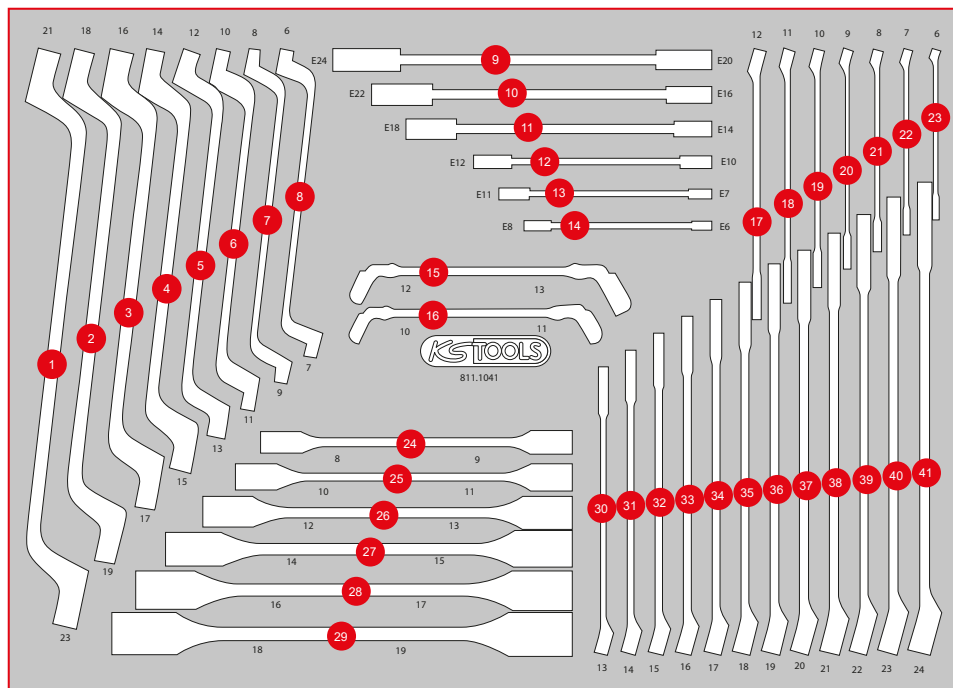

811.1041

M Screw spanner set

269, ^{EUR}—

Pos.	Code	Description	pcs
1	517.0815	Double ring spanner, offset, 21 x 23 mm	1
2	517.0812	Double ring spanner, offset, 18 x 19 mm	1
3	517.0810	Double ring spanner, offset, 16 x 17 mm	1
4	517.0809	Double ring spanner, offset, 14 x 15 mm	1
5	517.0807	Double ring spanner, offset, 12 x 13 mm	1
6	517.0804	Double ring spanner, offset, 10 x 11 mm	1
7	517.0802	Double ring spanner, offset, 8 x 9 mm	1
8	517.0801	Double ring spanner, offset, 6 x 7 mm	1
9	911.0376	Double ring spanner for Torx E profile, E20 x E24	1
10	911.0375	Double ring spanner for Torx E profile, E16 x E22	1
11	911.0374	Double ring spanner for Torx E profile, E14 x E18	1
12	911.0373	Double ring spanner for Torx E profile, E10 x E12	1
13	911.0372	Double ring spanner for Torx E profile, E7 x E11	1
14	911.0371	Double ring spanner for Torx E profile, E6 x E8	1
15	518.0529	Open double ring spanner, with double joint, 12 x 13 mm	1
16	518.0528	Open double ring spanner, with double joint, 10 x 11	1
17	517.0612	Combination spanners, offset, 12 mm	1
18	517.0611	Combination spanners, offset, 11 mm	1
19	517.0610	Combination spanners, offset, 10 mm	1
20	517.0609	Combination spanners, offset, 9 mm	1
21	517.0608	Combination spanners, offset, 8 mm	1
22	517.0607	Combination spanners, offset, 7 mm	1
23	517.0606	Combination spanners, offset, 6 mm	1
24	517.0301	Double revolving head spanner, 8 x 9mm	1
25	517.0302	Double revolving head spanner, 10 x 11 mm	1
26	517.0303	Double revolving head spanner, 12 x 13 mm	1
27	517.0304	Double revolving head spanner, 14 x 15 mm	1
28	517.0305	Double revolving head spanner, 16 x 17 mm	1
29	517.0306	Double revolving head spanner, 18 x 19 mm	1
30	517.0613	Combination spanners, offset, 13 mm	1
31	517.0614	Combination spanners, offset, 14 mm	1
32	517.0615	Combination spanners, offset, 15 mm	1
33	517.0616	Combination spanners, offset, 16 mm	1
34	517.0617	Combination spanners, offset, 17 mm	1
35	517.0618	Combination spanners, offset, 18 mm	1
36	517.0619	Combination spanners, offset, 19 mm	1
37	517.0620	Combination spanners, offset, 20 mm	1
38	517.0621	Combination spanners, offset, 21 mm	1
39	517.0622	Combination spanners, offset, 22 mm	1
40	517.0623	Combination spanners, offset, 23 mm	1
41	517.0624	Combination spanners, offset, 24 mm	1