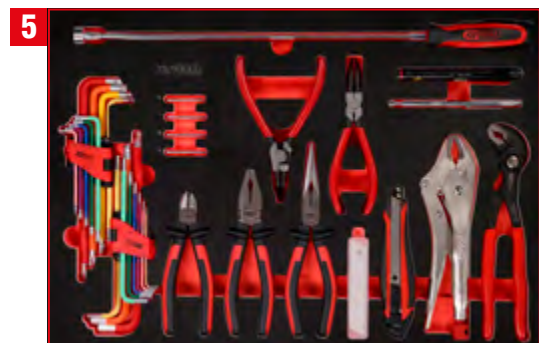

Screwdriver set in foam insert

811.1027

For a detailed list of tools, see page 188

IPCS
142

1/4" + 3/8" socket spanner set in foam insert

811.1142

For a detailed list of tools, see page 140

IPCS
66

1/2" socket spanner set in foam insert

811.0066

For a detailed list of tools, see page 154

IPCS
41

Screw spanner set in foam insert

811.2041

For a detailed list of tools, see page 205

IPCS
45

Pliers and angle spanner set in foam insert

811.0045

For a detailed list of tools, see page 229

IPCS
17

Hammer and chisel set in foam insert

811.1017

For a detailed list of tools, see page 230

P 10
P 15
P 20
P 25
P 30
P 35
P 40
P 45
Single inserts
Individual parts
Accessories