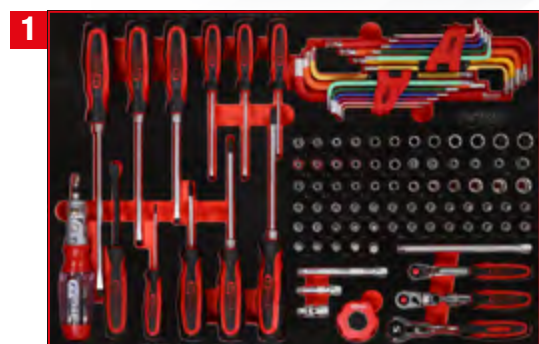

P10 workshop tool trolley set with 279 tools for 5 drawers

810.5279

IPCS
279

M

IPCS
105

1/4" socket spanner and screwdriver set in foam insert

811.0105

For a detailed list of tools, see page 198

IPCS
101

3/8" + 1/2" socket spanner set in foam insert

811.0101

For a detailed list of tools, see page 152

IPCS
40

Screw spanner set in foam insert

811.1040

For a detailed list of tools, see page 203

IPCS
12

Spanner set in foam insert

811.0012

For a detailed list of tools, see page 219

IPCS
21

Hammer, chisel and file set in foam insert

811.0021

For a detailed list of tools, see page 222

P 35

P 40

P 45

Single inserts

Individual parts

Accessories