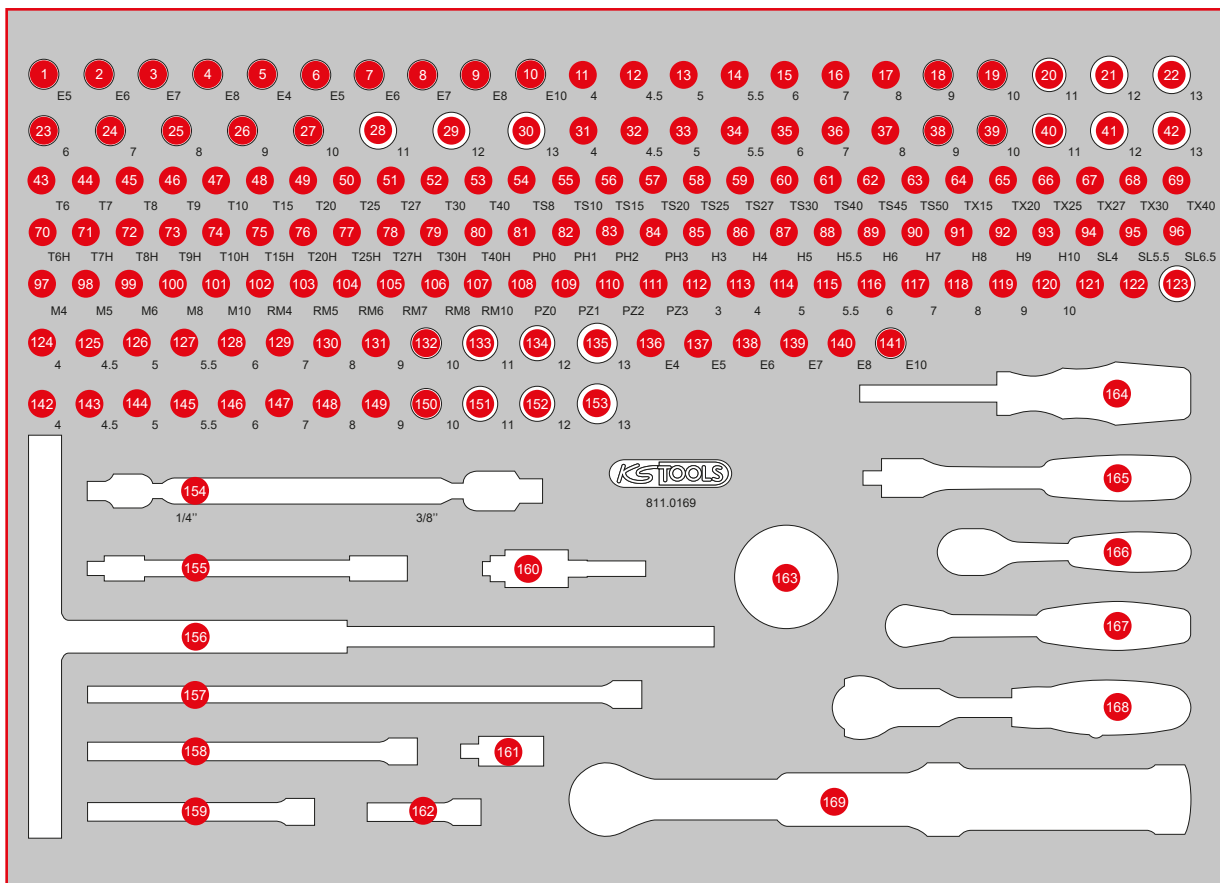

811.0169

M 1/4" socket spanner set

449, ^{EUR}-

169

568 x 398

Pos.	Code	Description	pcs	Pos.	Code	Description	pcs	Pos.	Code	Description	pcs
1	917.2414	Flex Socket TX E, 1/4", E5	1	30	917.2428	bi hex socket, uni joint, 1/4" 13 mm	1	59	911.1705	1/4" Bit socket five star tamperproof, TS27	1
2	917.2415	Flex Socket TX E, 1/4", E6	1	31	917.1604	1/4" 12 Point socket, deep, 4 mm	1	60	911.1706	1/4" Bit socket five star tamperproof, TS30	1
3	917.2416	Flex Socket TX E, 1/4", E7	1	32	917.16045	1/4" 12 Point socket, deep, 4,5 mm	1	61	911.1707	1/4" Bit socket five star tamperproof, TS40	1
4	917.2417	Flex Socket TX E, 1/4", E8	1	33	917.1605	1/4" 12 Point socket, deep, 5 mm	1	62	911.1708	1/4" Bit socket five star tamperproof, TS45	1
5	917.2401	1/4" Torx E Socket, deep, E4	1	34	917.16055	1/4" 12 Point socket, deep, 5,5 mm	1	63	911.1709	1/4" Bit socket five star tamperproof, TS50	1
6	917.2402	1/4" Torx E Socket, deep, E5	1	35	917.1606	1/4" 12 Point socket, deep, 6 mm	1	64	911.3772	1/4" Bit socket Torx, ball ended, T15	1
7	917.2403	1/4" Torx E Socket, deep E6	1	36	917.1607	1/4" 12 Point socket, deep, 7 mm	1	65	911.3773	1/4" Bit socket Torx, ball ended, T20	1
8	917.2404	1/4" Torx E Socket, deep E7	1	37	917.1608	1/4" 12 Point socket, deep, 8 mm	1	66	911.3774	1/4" Bit socket Torx, ball ended, T25	1
9	917.2405	1/4" Torx E Socket, deep E8	1	38	917.1609	1/4" 12 Point socket, deep, 9 mm	1	67	911.3775	1/4" Bit socket Torx, ball ended, T27	1
10	917.2406	1/4" Torx E Socket, deep E10	1	39	917.1610	1/4" 12 Point socket, deep, 10 mm	1	68	911.3776	1/4" Bit socket Torx, ball ended, T30	1
11	917.1525	1/4" Hexagonal socket, deep, 4 mm	1	40	917.1611	1/4" 12 Point socket, deep, 11 mm	1	69	911.3777	1/4" Bit socket Torx, ball ended, T40	1
12	917.1526	1/4" Hexagonal socket, deep, 4,5 mm	1	41	917.1612	1/4" 12 Point socket, deep, 12 mm	1	70	917.1456	TX bit socket tamperproof, 1/4", TB6	1
13	917.1527	1/4" Hexagonal socket, deep, 5 mm	1	42	917.1613	1/4" 12 Point socket, deep, 13 mm	1	71	917.1457	TX bit socket tamperproof, 1/4", TB7	1
14	917.1528	1/4" Hexagonal socket, deep, 5,5 mm	1	43	911.4407	1/4" Bit socket Torx, T6	1	72	911.1461	TX bit socket tamperproof, 1/4", TB8	1
15	917.1426	1/4" Hexagonal socket, deep, 6 mm	1	44	911.4362	1/4" Bit socket Torx, T7	1	73	911.1485	TX bit socket tamperproof, 1/4", TB9	1
16	917.1427	1/4" Hexagonal socket, deep, 7 mm	1	45	911.1448	1/4" Bit socket Torx, T8	1	74	911.1462	TX bit socket tamperproof, 1/4", TB10	1
17	917.1428	1/4" Hexagonal socket, deep, 8 mm	1	46	911.1478	1/4" Bit socket Torx, T9	1	75	911.1463	TX bit socket tamperproof, 1/4", TB15	1
18	917.1429	1/4" Hexagonal socket, deep, 9 mm	1	47	911.1442	1/4" Bit socket Torx, T10	1	76	911.1464	TX bit socket tamperproof, 1/4", TB20	1
19	917.1430	1/4" Hexagonal socket, deep, 10 mm	1	48	911.1443	1/4" Bit socket Torx, T15	1	77	911.1465	TX bit socket tamperproof, 1/4", TB25	1
20	917.1431	1/4" Hexagonal socket, deep, 11 mm	1	49	911.1444	1/4" Bit socket Torx, T20	1	78	911.1466	TX bit socket tamperproof, 1/4", TB27	1
21	917.1432	1/4" Hexagonal socket, deep, 12 mm	1	50	911.1445	1/4" Bit socket Torx, T25	1	79	911.1467	TX bit socket tamperproof, 1/4", TB30	1
22	917.1433	1/4" Hexagonal socket, deep, 13 mm	1	51	911.1449	1/4" Bit socket Torx, T27	1	80	911.1468	TX bit socket tamperproof, 1/4", TB40	1
23	917.2421	bi hex socket, uni joint, 1/4", 6 mm	1	52	911.1446	1/4" Bit socket Torx, T30	1	81	911.1482	1/4" Bit socket, PH0	1
24	917.2422	bi hex socket, uni joint, 1/4" 7 mm	1	53	911.1447	1/4" Bit socket Torx, T40	1	82	911.1415	1/4" Bit socket, PH1	1
25	917.2423	bi hex socket, uni joint, 1/4" 8 mm	1	54	917.1578	1/4" Torx Plus Bit-Socket 8IPR	1	83	911.1416	1/4" Bit socket, PH2	1
26	917.2424	bi hex socket, uni joint, 1/4" 9 mm	1	55	911.1701	1/4" Bit socket five star tamperproof, TS10	1	84	911.1417	1/4" Bit socket, PH3	1
27	917.2425	bi hex socket, uni joint, 1/4" 10 mm	1	56	911.1702	1/4" Bit socket five star tamperproof, TS15	1	85	911.1436	1/4" Bit socket hexagon, 3mm	1
28	917.2426	bi hex socket, uni joint, 1/4" 11 mm	1	57	911.1703	1/4" Bit socket five star tamperproof, TS20	1	86	911.1437	1/4" Bit socket hexagon, 4 mm	1
29	917.2427	bi hex socket, uni joint, 1/4" 12 mm	1	58	911.1704	1/4" Bit socket five star tamperproof, TS25	1	87	911.1438	1/4" Bit socket hexagon, 5 mm	1